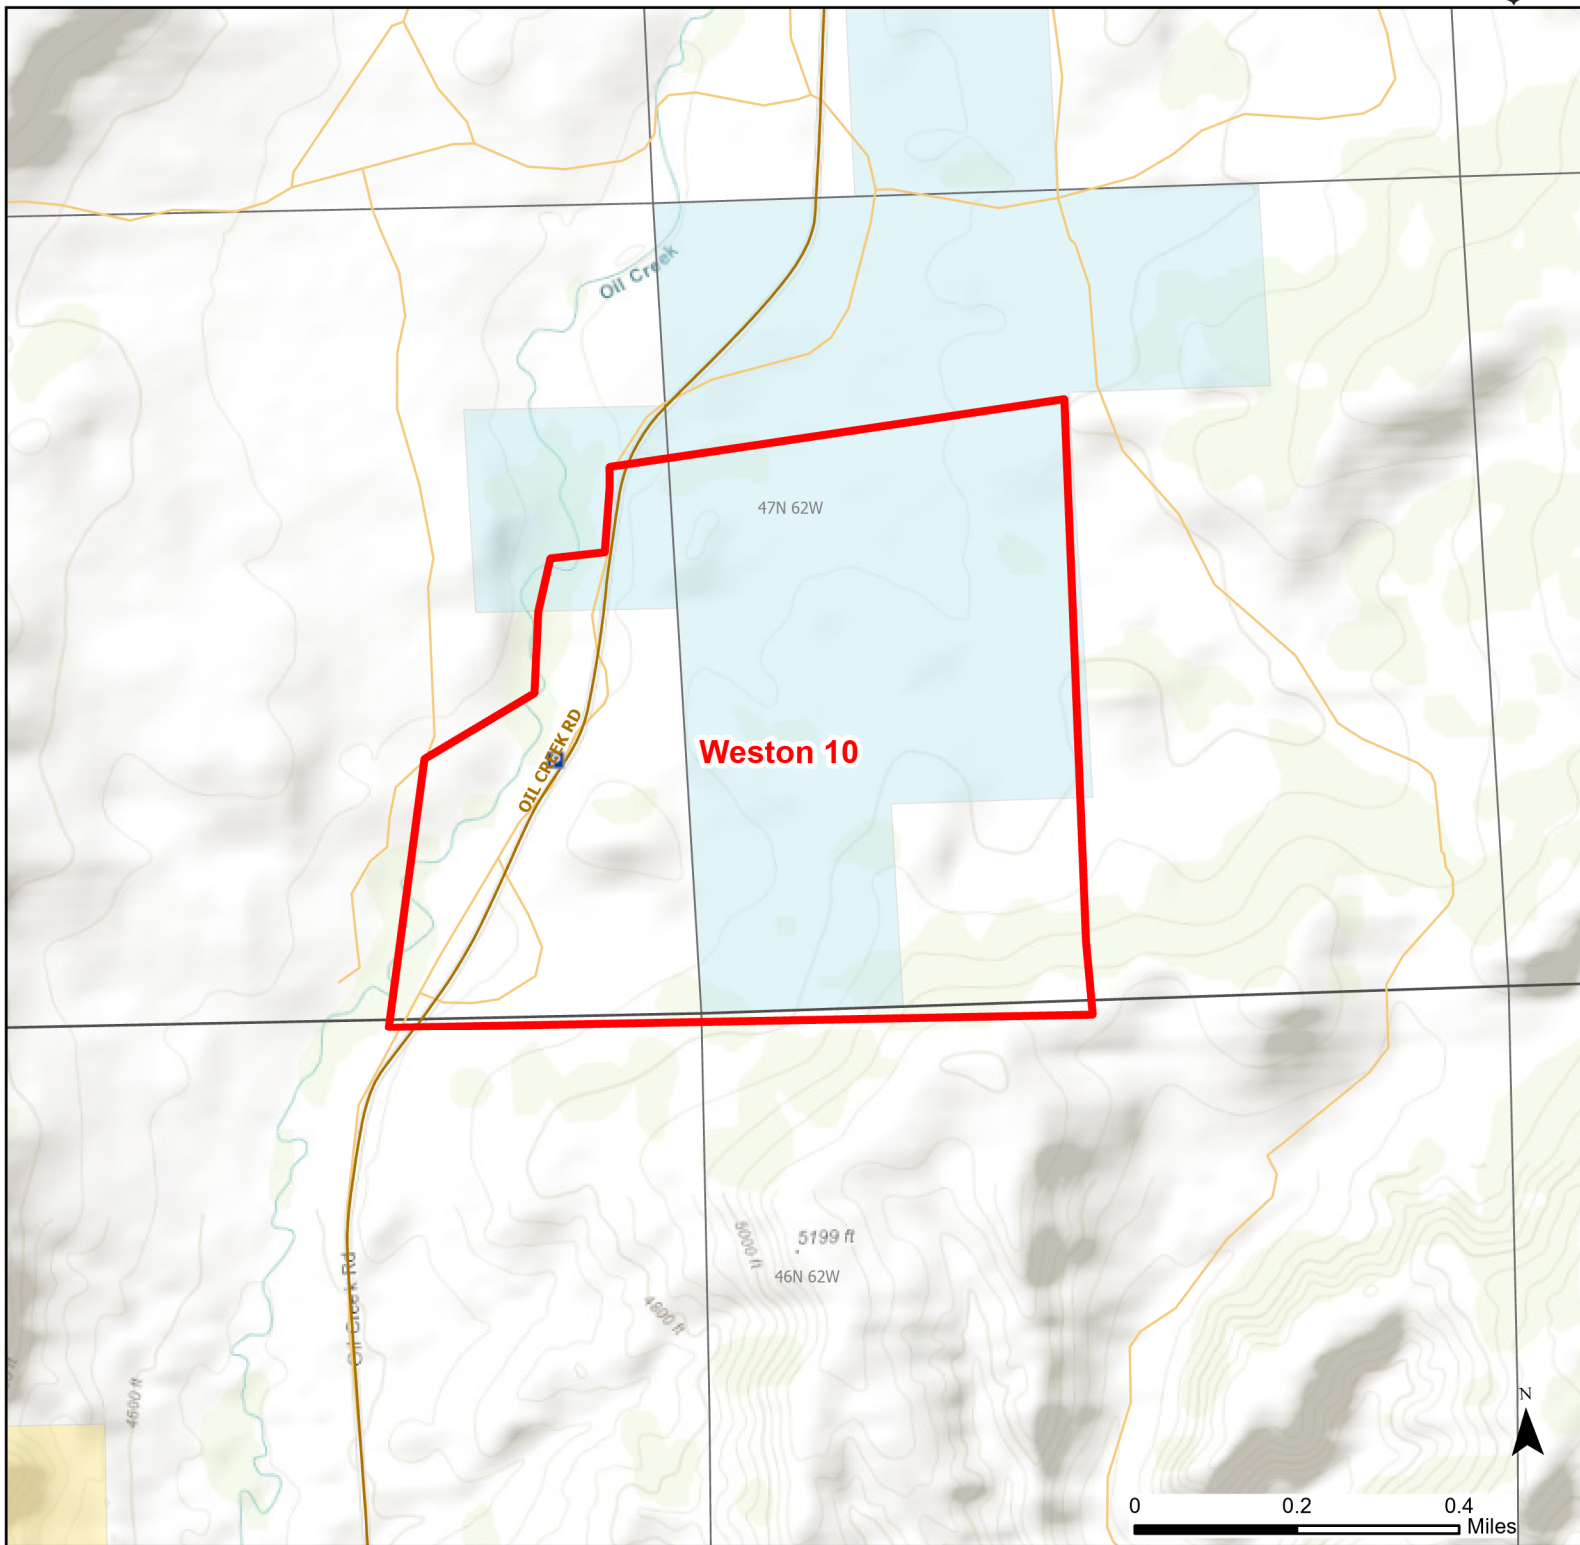

Weston 10 Walk-in Hunting Area

Access Dates:
09/01 - 05/31
2023 Hunt Season

Parking	Closed Road	Boundary	Limited Range Weapons and Archery	State
Coupon Box	Roads	Archery Only	Other	DOD
Road Closed	County Boundaries		CLOSED	BLM
Open Road				Wyoming Game & Fish Dept.
Special Conditions Apply				Forest Service
				Private

Species allowed to hunt: Turkey, Deer, Elk

Rules: All vehicles must park in designated parking areas only. State lands are enrolled in this Walk-in Area. All access restrictions apply.

This map is for visual use, assistance and general location only, does not represent a survey, and is not to be used for legal conveyance. Hunt Area boundaries are approximate, consult Game and Fish Hunting Regulations for descriptions and restrictions. Access to these private lands for any commercial activity must be gained by contacting the individual landowner(s) directly.