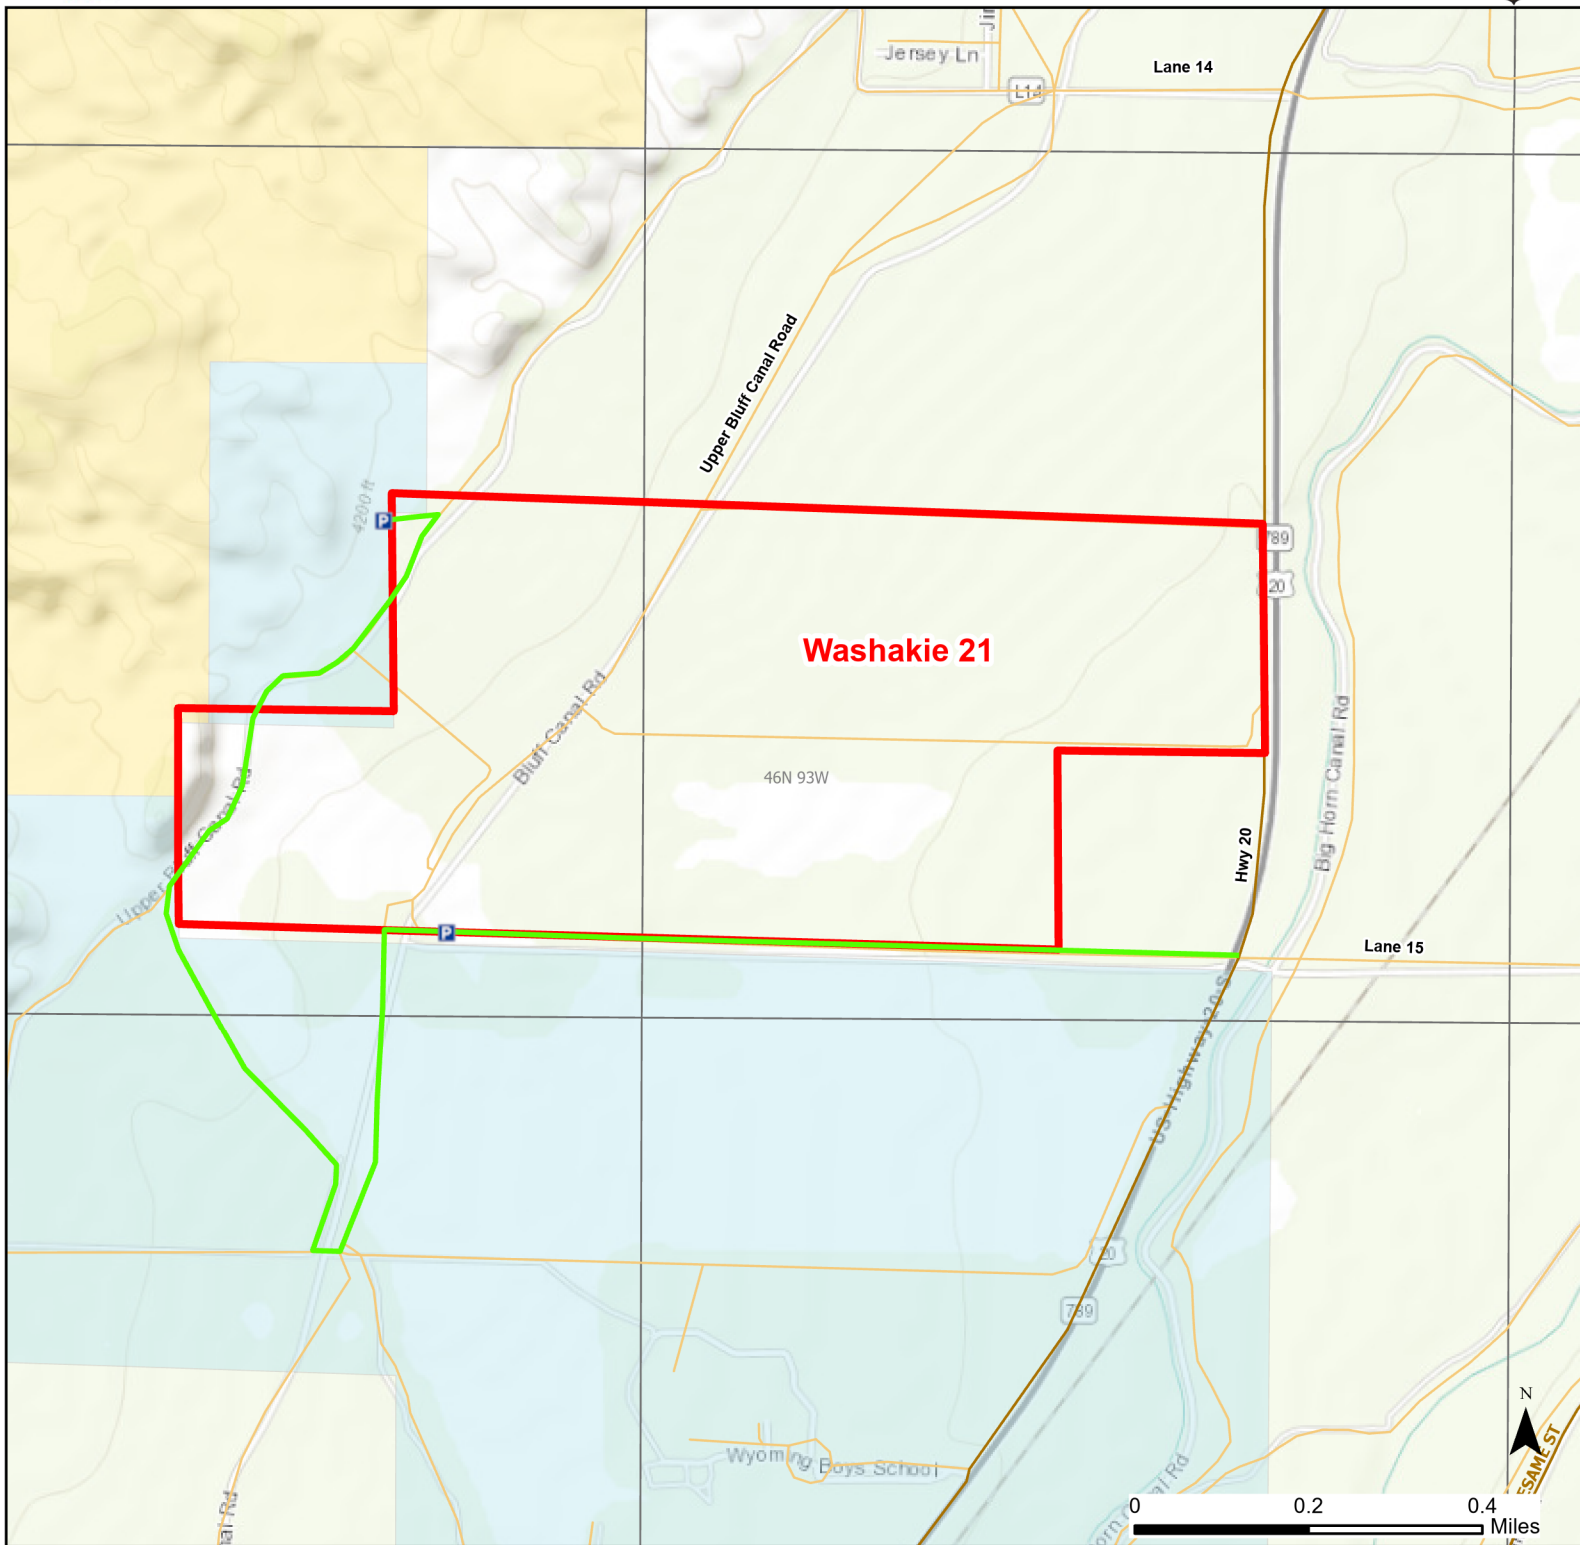

Washakie 21 Walk-in Hunting Area

Access Dates:
08/15 - 02/28
2023 Hunt Season

Parking	Closed Road	Boundary	Limited Range Weapons and Archery	State
Coupon Box	Roads	Archery Only	Other	DOD
Road Closed	County Boundaries	CLOSED		BLM
Open Road				Wyoming Game & Fish Dept.
Special Conditions Apply				Forest Service
				Private

Species allowed to hunt: Waterfowl, Pheasant, Doves, Partridge, Antelope, Deer

Rules: Portable blinds may be used on a daily basis. Blinds must have owner's name and contact info affixed and may not be left in the field overnight. Motorized vehicle access limited to designated roads only. Designated roads are marked with a white arrow.

This map is for visual use, assistance and general location only, does not represent a survey, and is not to be used for legal conveyance. Hunt Area boundaries are approximate, consult Game and Fish Hunting Regulations for descriptions and restrictions. Access to these private lands for any commercial activity must be gained by contacting the individual landowner(s) directly.