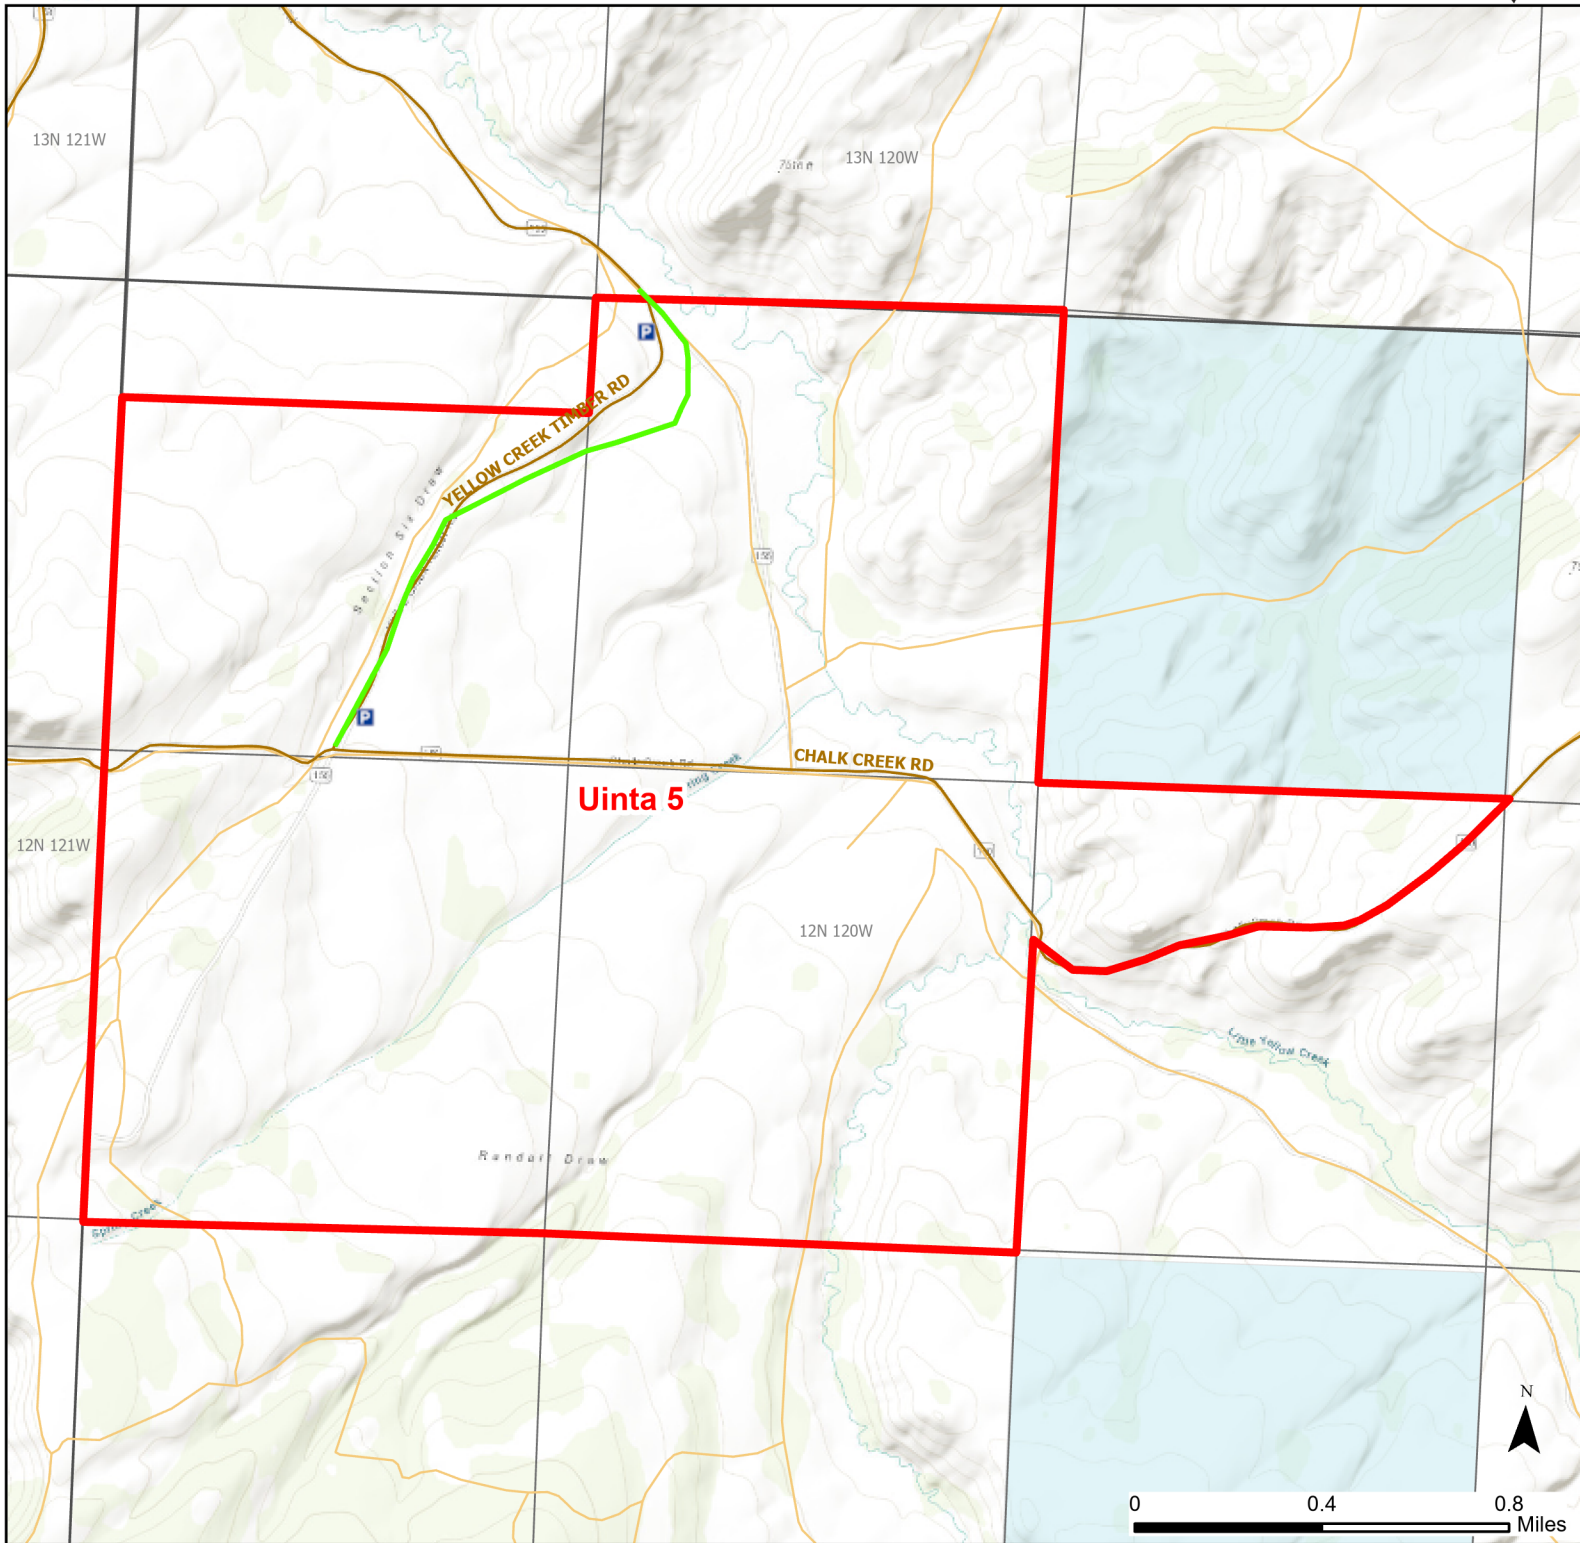

Uinta 5 Walk-in Hunting Area

Access Dates:
08/15 - 01/31
2023 Hunt Season

Parking	Closed Road	Boundary	Limited Range Weapons and Archery	State
Coupon Box	Roads	County Boundaries	Other	DOD
Road Closed	Open Road	Archery Only	CLOSED	BLM
Special Conditions Apply				Wyoming Game & Fish Dept.
				Forest Service
				Private

Species allowed to hunt: Sage Grouse, Rabbit, Antelope, Deer, Elk

Rules: Portable blinds may be used on a daily basis. Blinds must have owner's name and contact info affixed and may not be left in the field overnight. Motorized vehicle access limited to designated roads only. Designated roads are marked with a white arrow.

This map is for visual use, assistance and general location only, does not represent a survey, and is not to be used for legal conveyance. Hunt Area boundaries are approximate, consult Game and Fish Hunting Regulations for descriptions and restrictions. Access to these private lands for any commercial activity must be gained by contacting the individual landowner(s) directly.