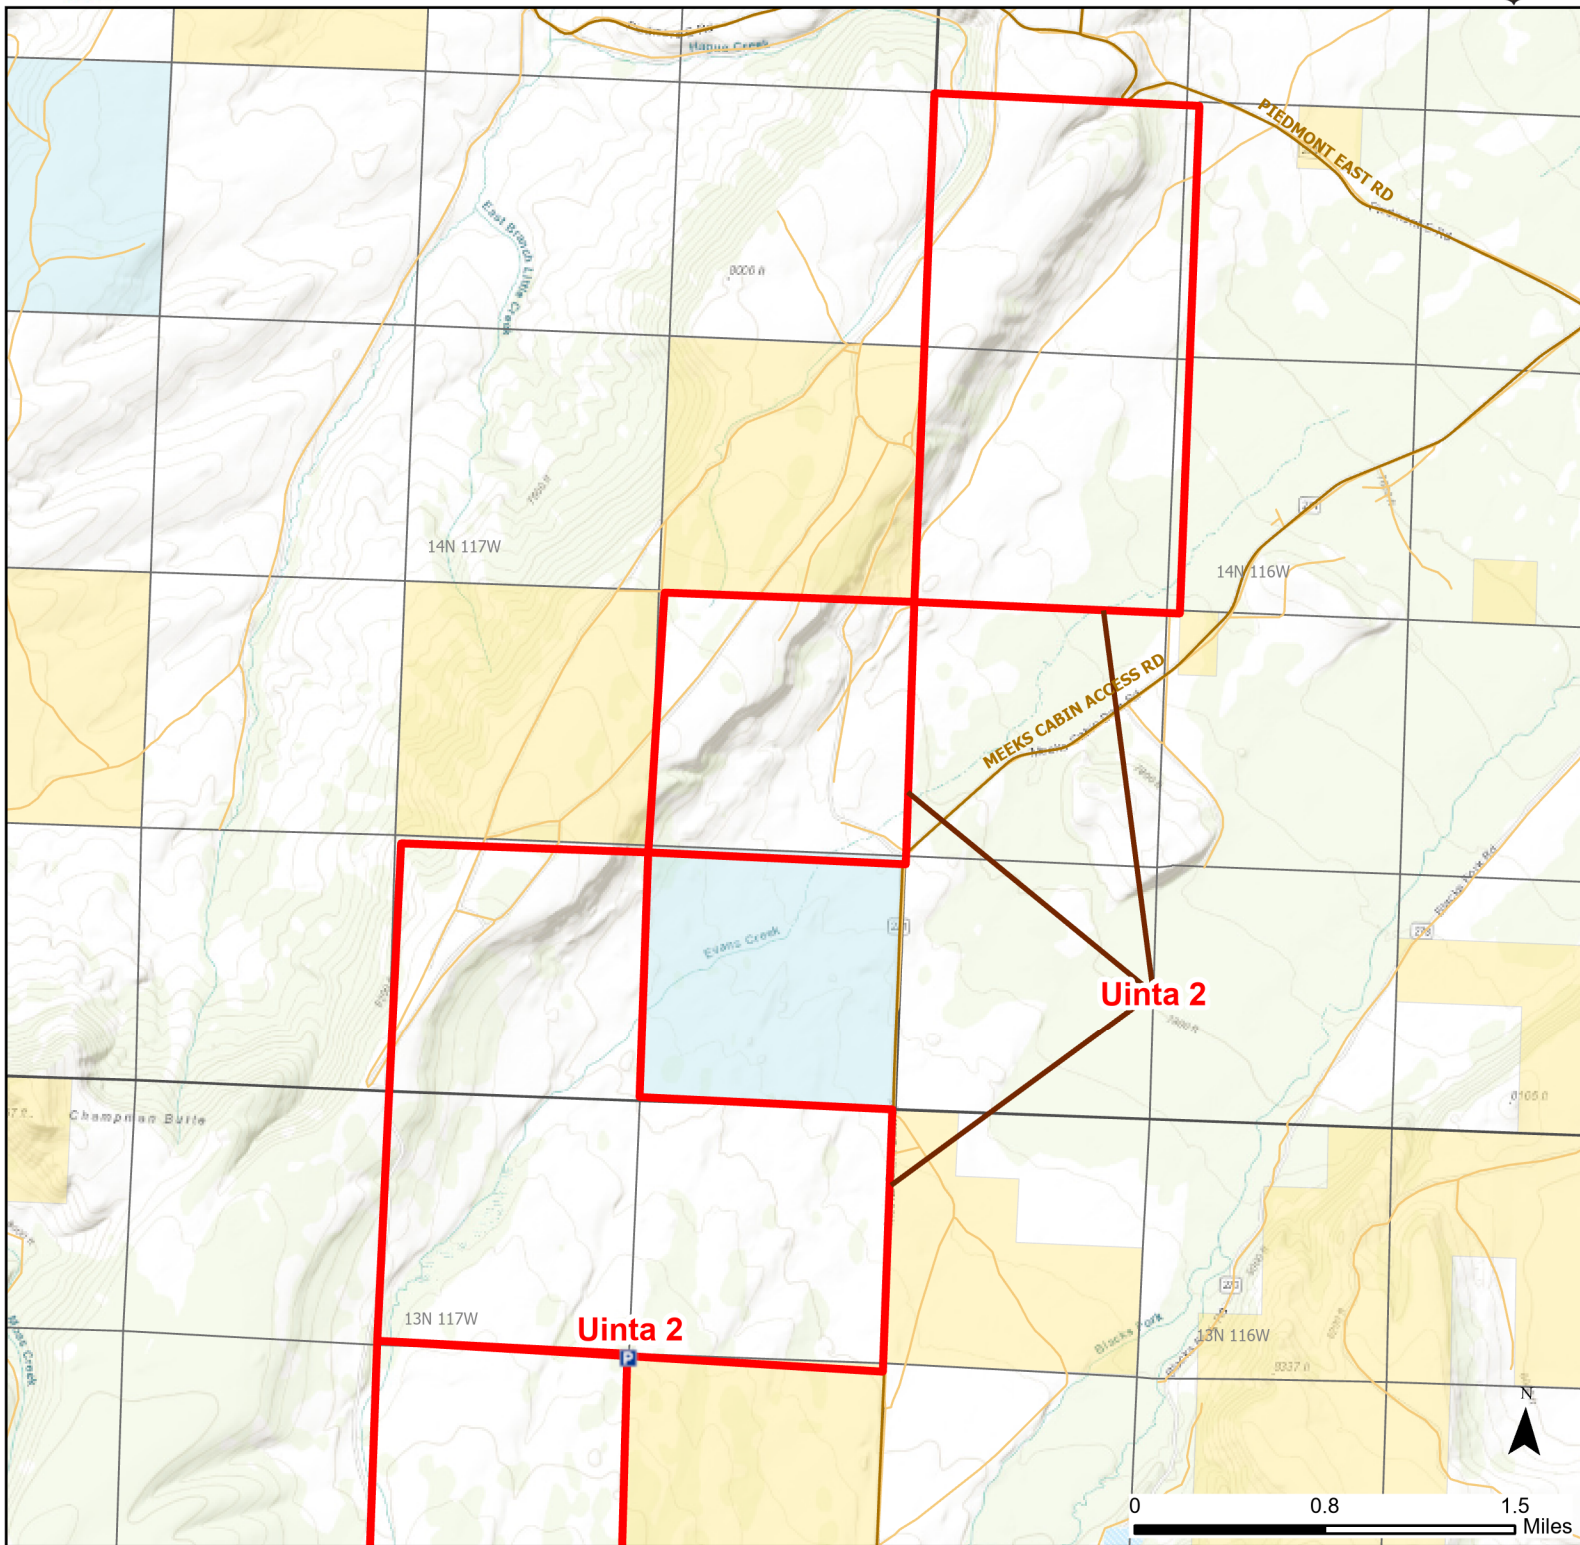

Uinta 2 Walk-in Hunting Area

Access Dates:
09/01 - 01/31
2023 Hunt Season

Parking	Closed Road	Boundary	Limited Range Weapons and Archery	State
Coupon Box	Roads	County Boundaries	Archery Only	DOD
Road Closed	County Boundaries	Archery Only	Other	BLM
Open Road		Archery Only	CLOSED	Wyoming Game & Fish Dept.
Special Conditions Apply				Forest Service
				Private

Species allowed to hunt: Antelope, Deer, Elk, Moose

Rules: Motorized vehicle access limited to designated roads only. Designated roads are marked with a white arrow.

This map is for visual use, assistance and general location only, does not represent a survey, and is not to be used for legal conveyance. Hunt Area boundaries are approximate, consult Game and Fish Hunting Regulations for descriptions and restrictions. Access to these private lands for any commercial activity must be gained by contacting the individual landowner(s) directly.