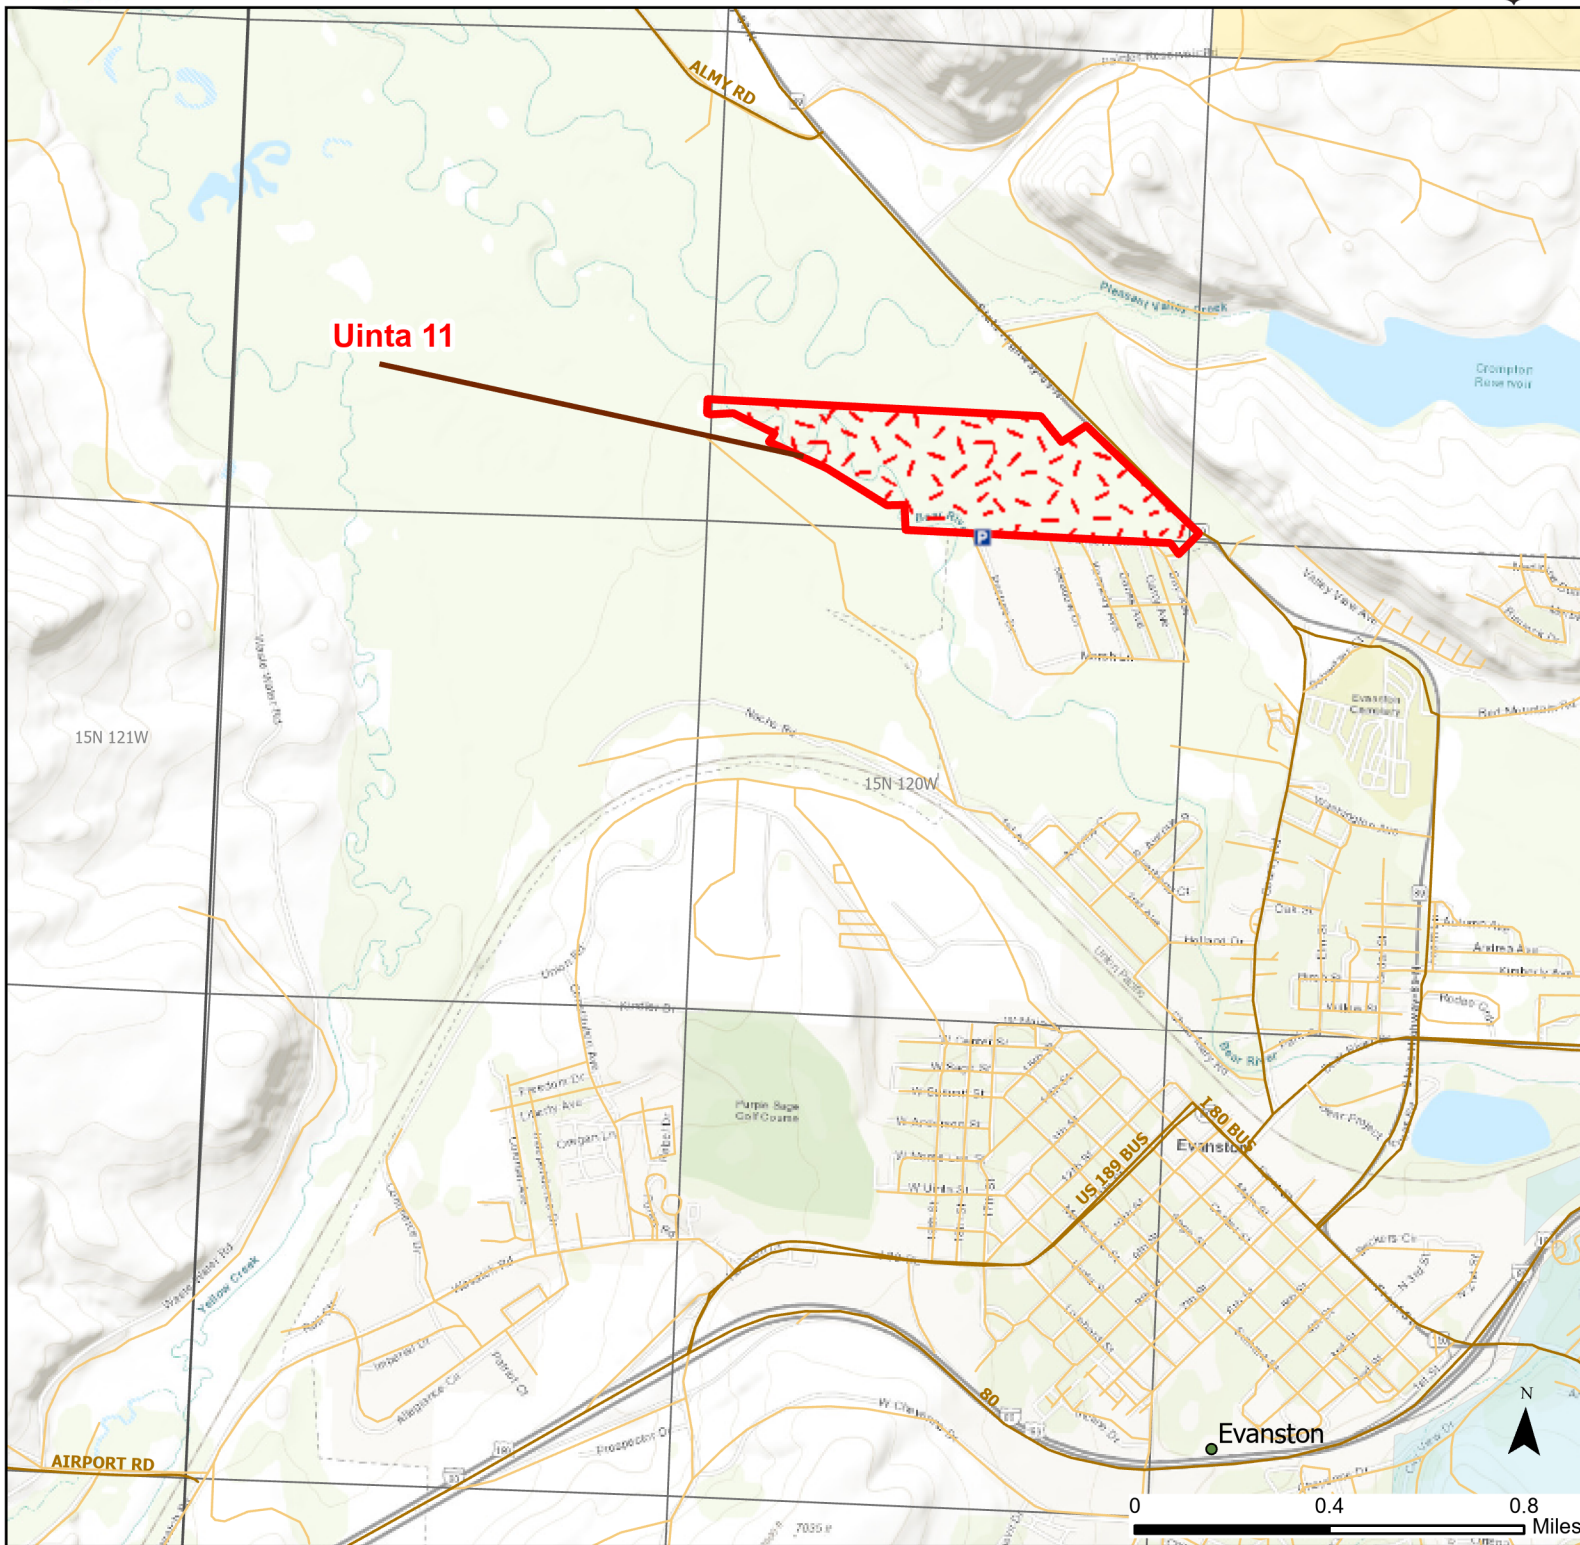

Uinta 11 Walk-in Hunting Area

Access Dates:
07/01 - 06/30
2023 Hunt Season

Parking	Closed Road	Boundary	Limited Range Weapons and Archery	State
Coupon Box	Roads	Archery Only	Other	DOD
Road Closed	County Boundaries		CLOSED	BLM
Open Road				Wyoming Game & Fish Dept.
Special Conditions Apply				Forest Service
				Private

Species allowed to hunt: Rabbit, Antelope, Deer, Elk

Rules:

This map is for visual use, assistance and general location only, does not represent a survey, and is not to be used for legal conveyance. Hunt Area boundaries are approximate, consult Game and Fish Hunting Regulations for descriptions and restrictions. Access to these private lands for any commercial activity must be gained by contacting the individual landowner(s) directly.