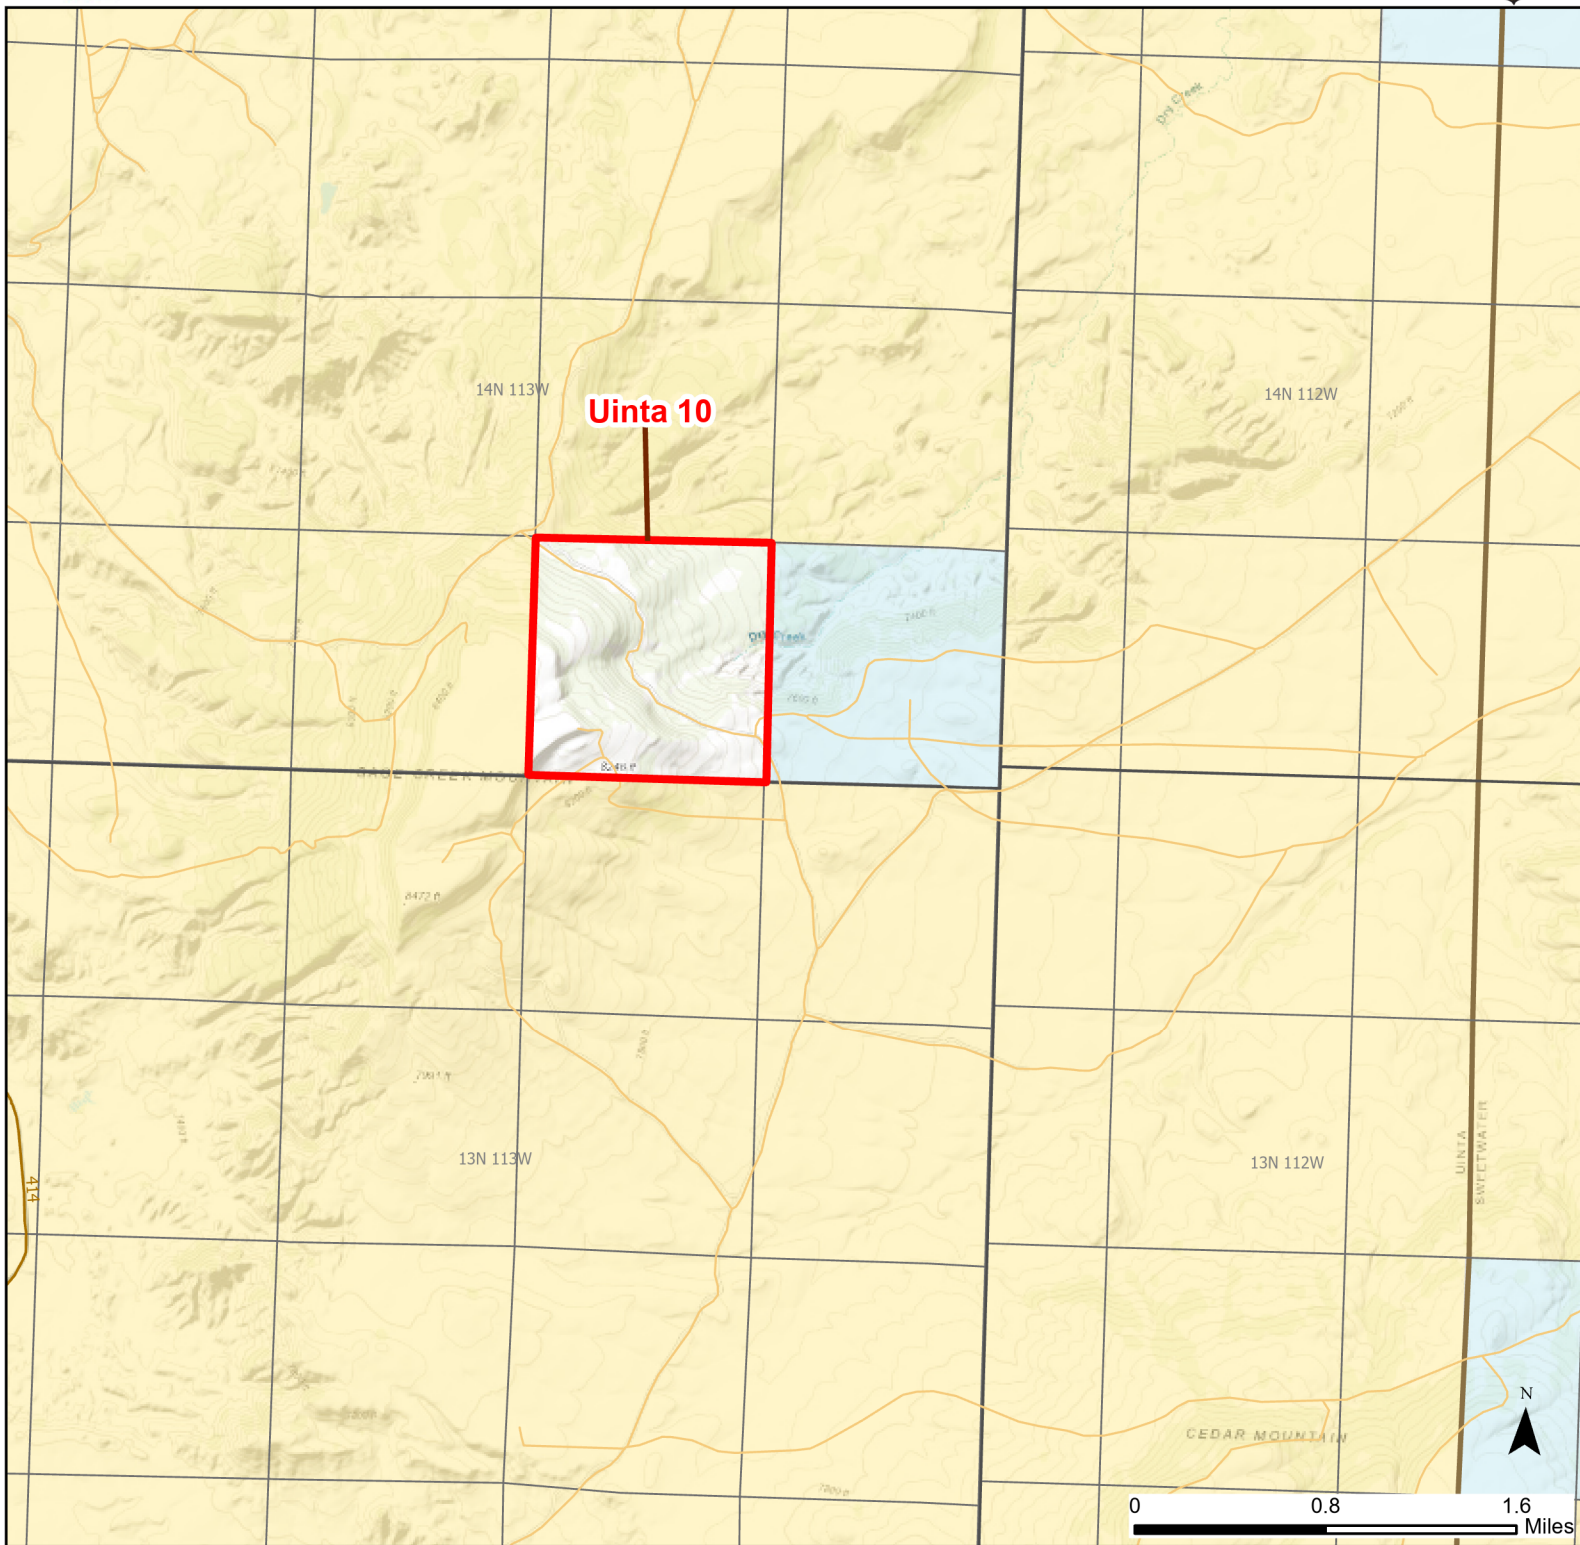

Uinta 10 Walk-in Hunting Area

Access Dates:
07/01 - 06/30
2023 Hunt Season

Parking	Closed Road	Boundary	Limited Range Weapons and Archery	State
Coupon Box	Roads	Archery Only	Other	DOD
Road Closed	County Boundaries	CLOSED		BLM
Open Road				Wyoming Game & Fish Dept.
Special Conditions Apply				Forest Service
				Private

Species allowed to hunt: Sage Grouse, Doves, Rabbit, Antelope, Deer, Elk, Moose, Mountain Lion, Black Bear

Rules:

This map is for visual use, assistance and general location only, does not represent a survey, and is not to be used for legal conveyance. Hunt Area boundaries are approximate, consult Game and Fish Hunting Regulations for descriptions and restrictions. Access to these private lands for any commercial activity must be gained by contacting the individual landowner(s) directly.