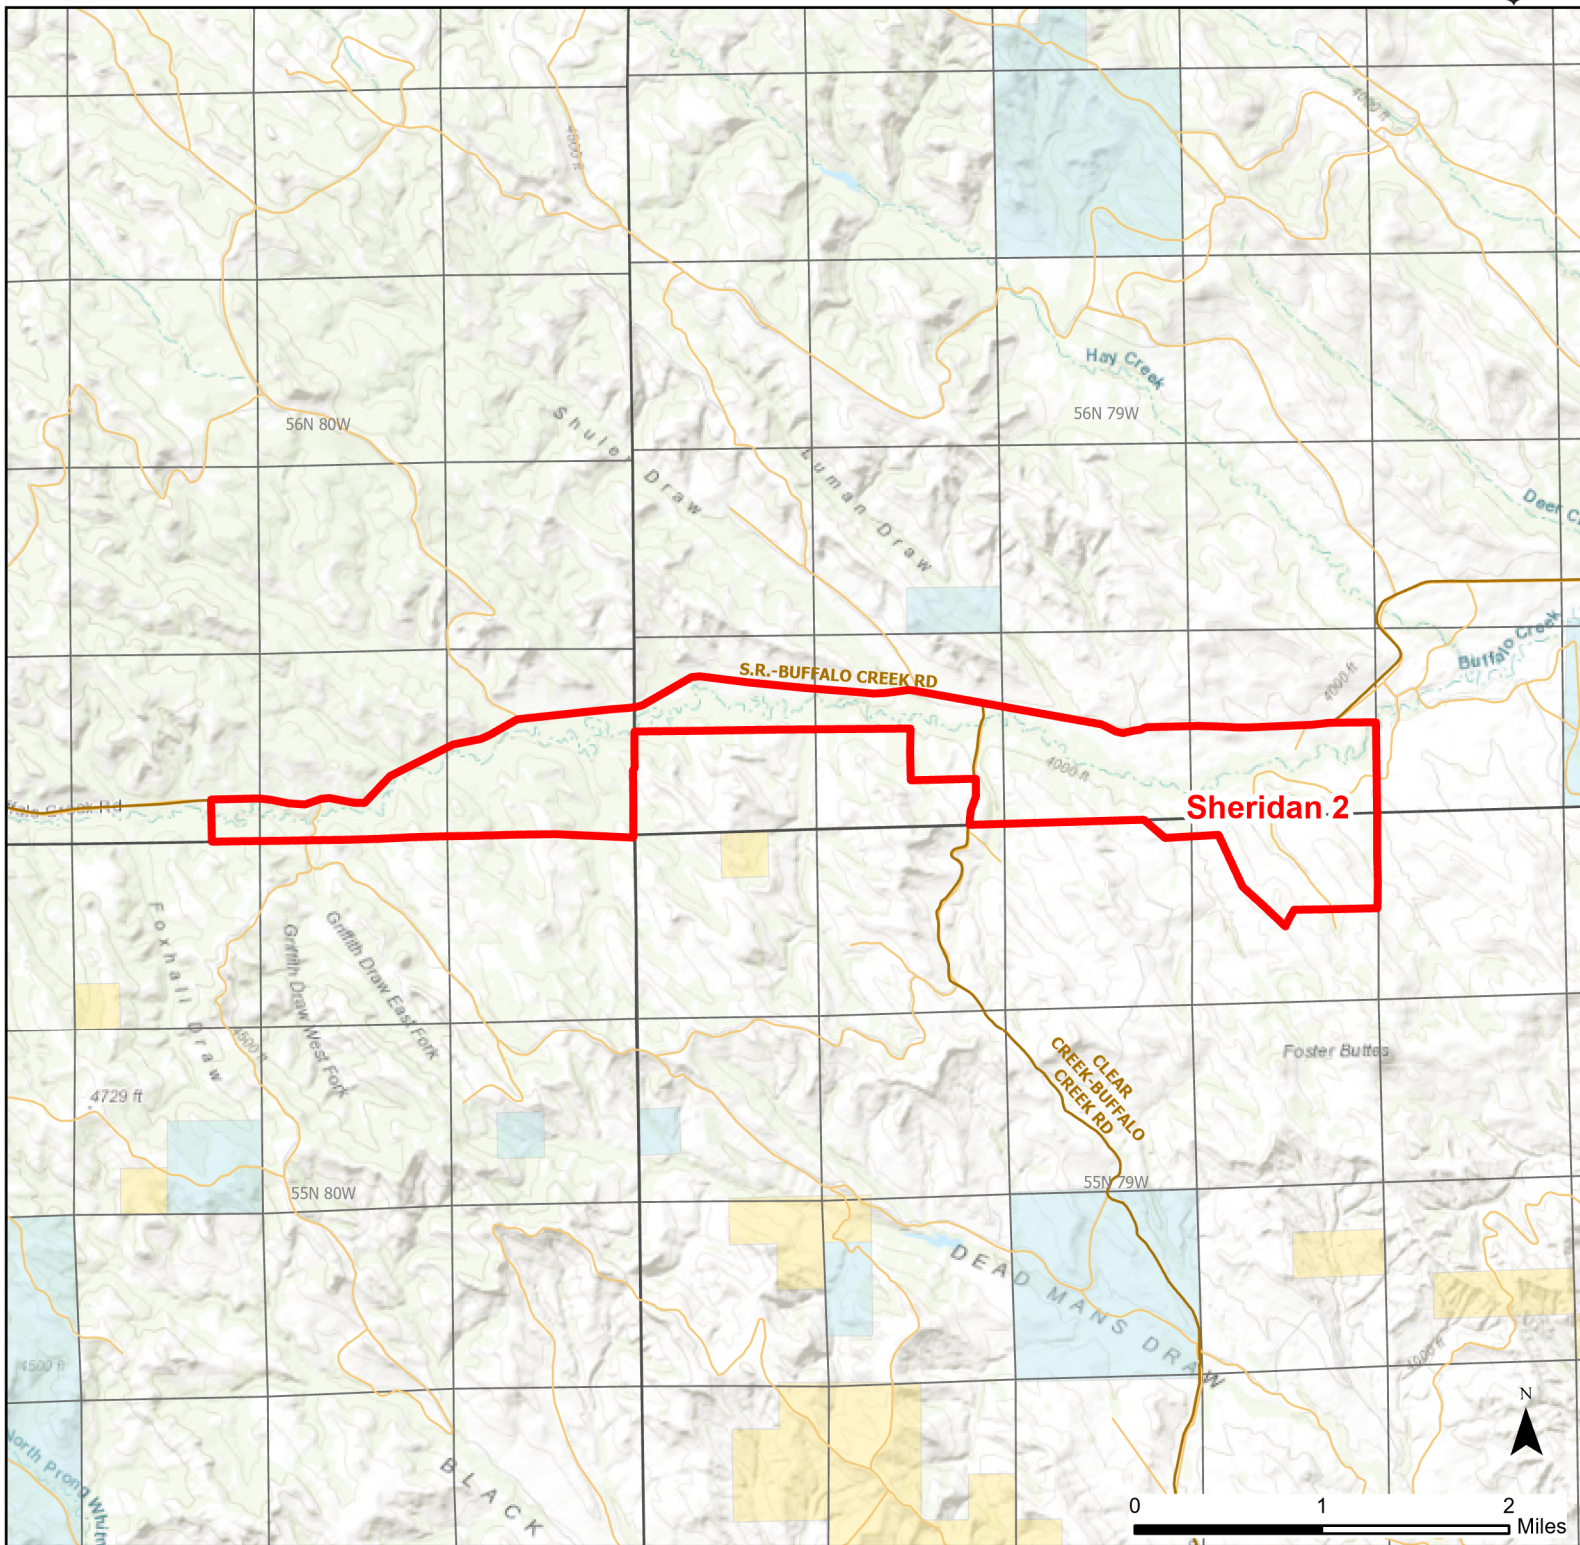

Sheridan 2 Walk-in Hunting Area

Access Dates:
11/01 - 01/31
2023 Hunt Season

Parking	Closed Road	Boundary	Limited Range Weapons and Archery	State
Coupon Box	Roads	Archery Only	Other	DOD
Road Closed	County Boundaries		CLOSED	BLM
Open Road				Wyoming Game & Fish Dept.
Special Conditions Apply				Forest Service
				Private

Species allowed to hunt: Pheasant, Sharp-tailed Grouse, Partridge, Rabbit

Rules: Dogs must be under owner's control. No trapping allowed.

This map is for visual use, assistance and general location only, does not represent a survey, and is not to be used for legal conveyance. Hunt Area boundaries are approximate, consult Game and Fish Hunting Regulations for descriptions and restrictions. Access to these private lands for any commercial activity must be gained by contacting the individual landowner(s) directly.