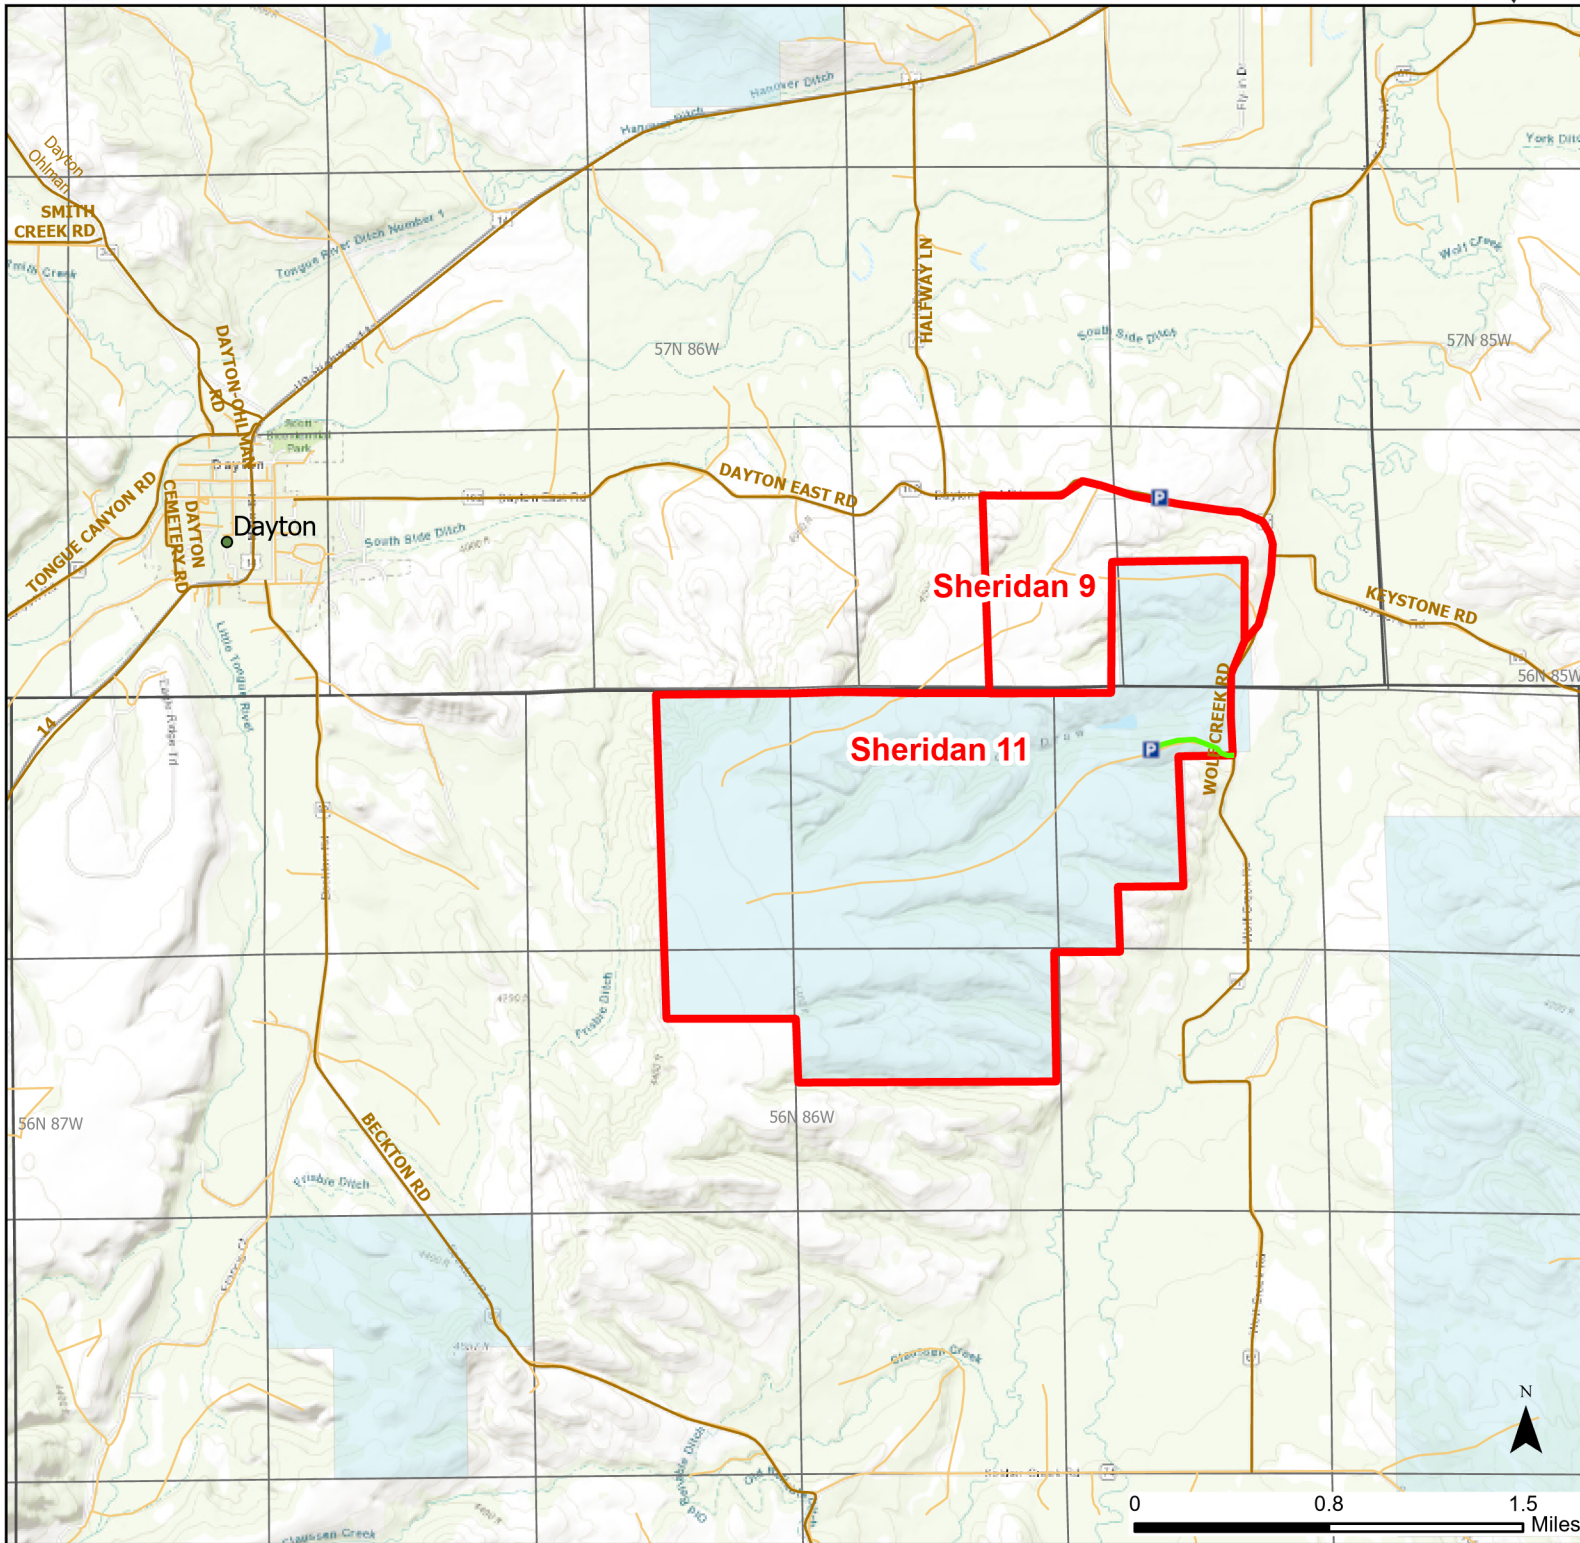

Sheridan 11 Walk-in Hunting Area

Access Dates:
08/15 - 05/31
2023 Hunt Season

Parking	Closed Road	Boundary	Limited Range Weapons and Archery	State
Coupon Box	Roads	Archery Only	Other	DOD
Road Closed	County Boundaries		CLOSED	BLM
Open Road				Wyoming Game & Fish Dept.
Special Conditions Apply				Forest Service
				Private

Species allowed to hunt: Waterfowl, Pheasant, Sharp-tailed Grouse, Doves, Partridge, Turkey, Rabbit, Antelope, Deer, Elk

Rules: All vehicles must park in designated parking areas only. Portable blinds may be used on a daily basis. Blinds must have owner's name and contact info affixed and may not be left in the field overnight. Hunters allowed to hunt off horseback. State lands are enrolled in this Walk-in Area. All access restrictions apply.

This map is for visual use, assistance and general location only, does not represent a survey, and is not to be used for legal conveyance. Hunt Area boundaries are approximate, consult Game and Fish Hunting Regulations for descriptions and restrictions. Access to these private lands for any commercial activity must be gained by contacting the individual landowner(s) directly.