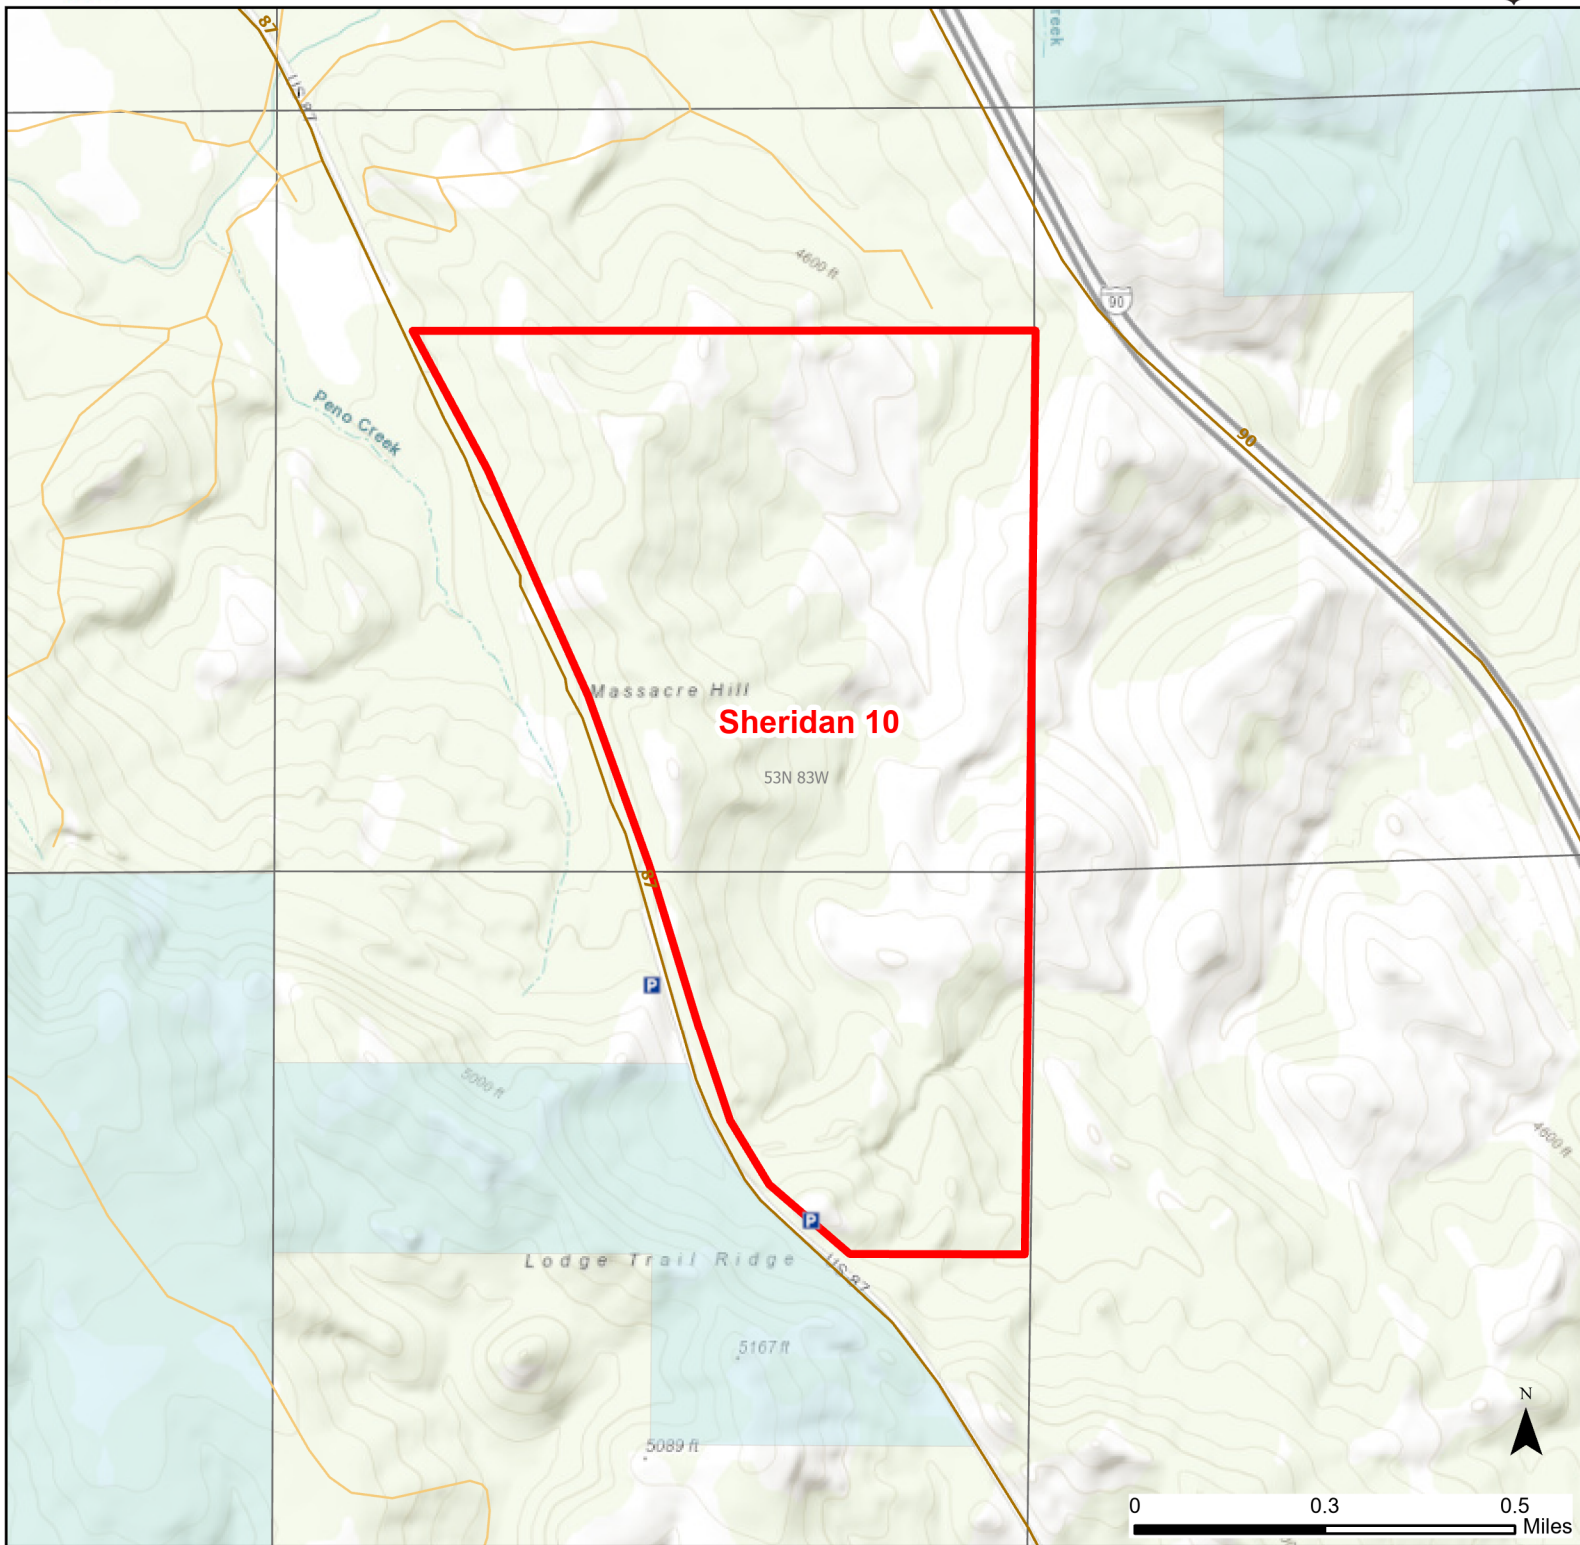

# Sheridan 10 Walk-in Hunting Area

Access Dates:  
08/15 - 05/31  
2023 Hunt Season

Parking	Closed Road	Boundary	Limited Range Weapons and Archery	State
Coupon Box	Roads	Archery Only	Other	DOD
Road Closed	County Boundaries		CLOSED	BLM
Open Road				Wyoming Game & Fish Dept.
Special Conditions Apply				Forest Service
				Private

Species allowed to hunt: Sharp-tail Grouse, Doves, Partridge, Turkey, Rabbit, Antelope, Deer

Rules: All vehicles must park in designated parking areas only. Portable blinds may be used on a daily basis. Blinds must have owner's name and contact info affixed and may not be left in the field overnight. No trapping allowed. No hunting/game retrieval within 50 Yards of Interpretive trail.

This map is for visual use, assistance and general location only, does not represent a survey, and is not to be used for legal conveyance. Hunt Area boundaries are approximate, consult Game and Fish Hunting Regulations for descriptions and restrictions. Access to these private lands for any commercial activity must be gained by contacting the individual landowner(s) directly.