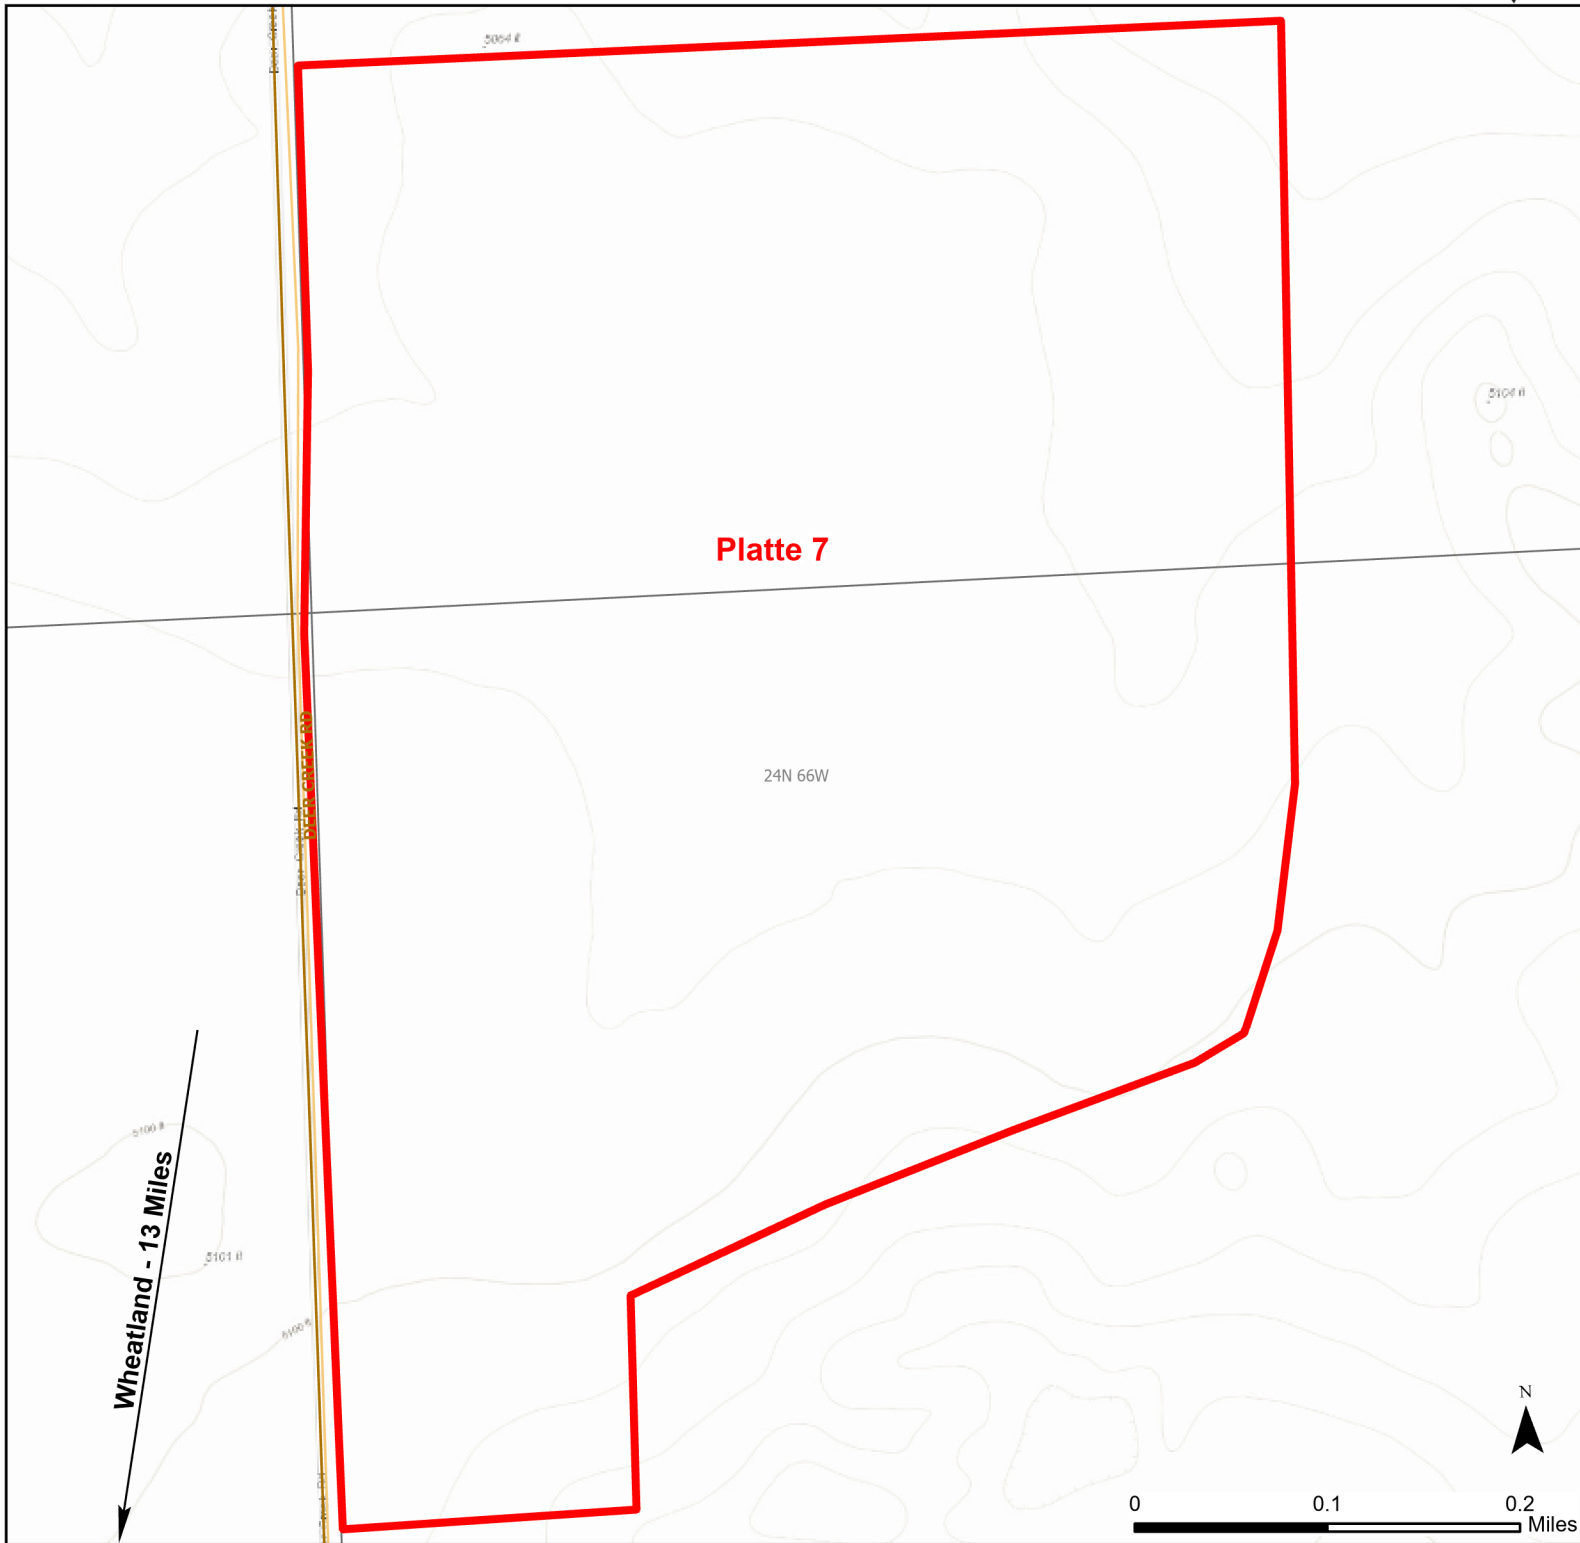

Platte 7 Walk-in Hunting Area

Access Dates:
09/01 - 12/31
2023 Hunt Season

Parking	Closed Road	Boundary	Limited Range Weapons and Archery	State
Coupon Box	Roads	Archery Only	Other	DOD
Road Closed	County Boundaries	CLOSED		BLM
Open Road				Wyoming Game & Fish Dept.
Special Conditions Apply				Forest Service
				Private

Species allowed to hunt: Sharp-tailed Grouse, Doves, Partridge, Antelope, Deer

Rules:

This map is for visual use, assistance and general location only, does not represent a survey, and is not to be used for legal conveyance. Hunt Area boundaries are approximate, consult Game and Fish Hunting Regulations for descriptions and restrictions. Access to these private lands for any commercial activity must be gained by contacting the individual landowner(s) directly.