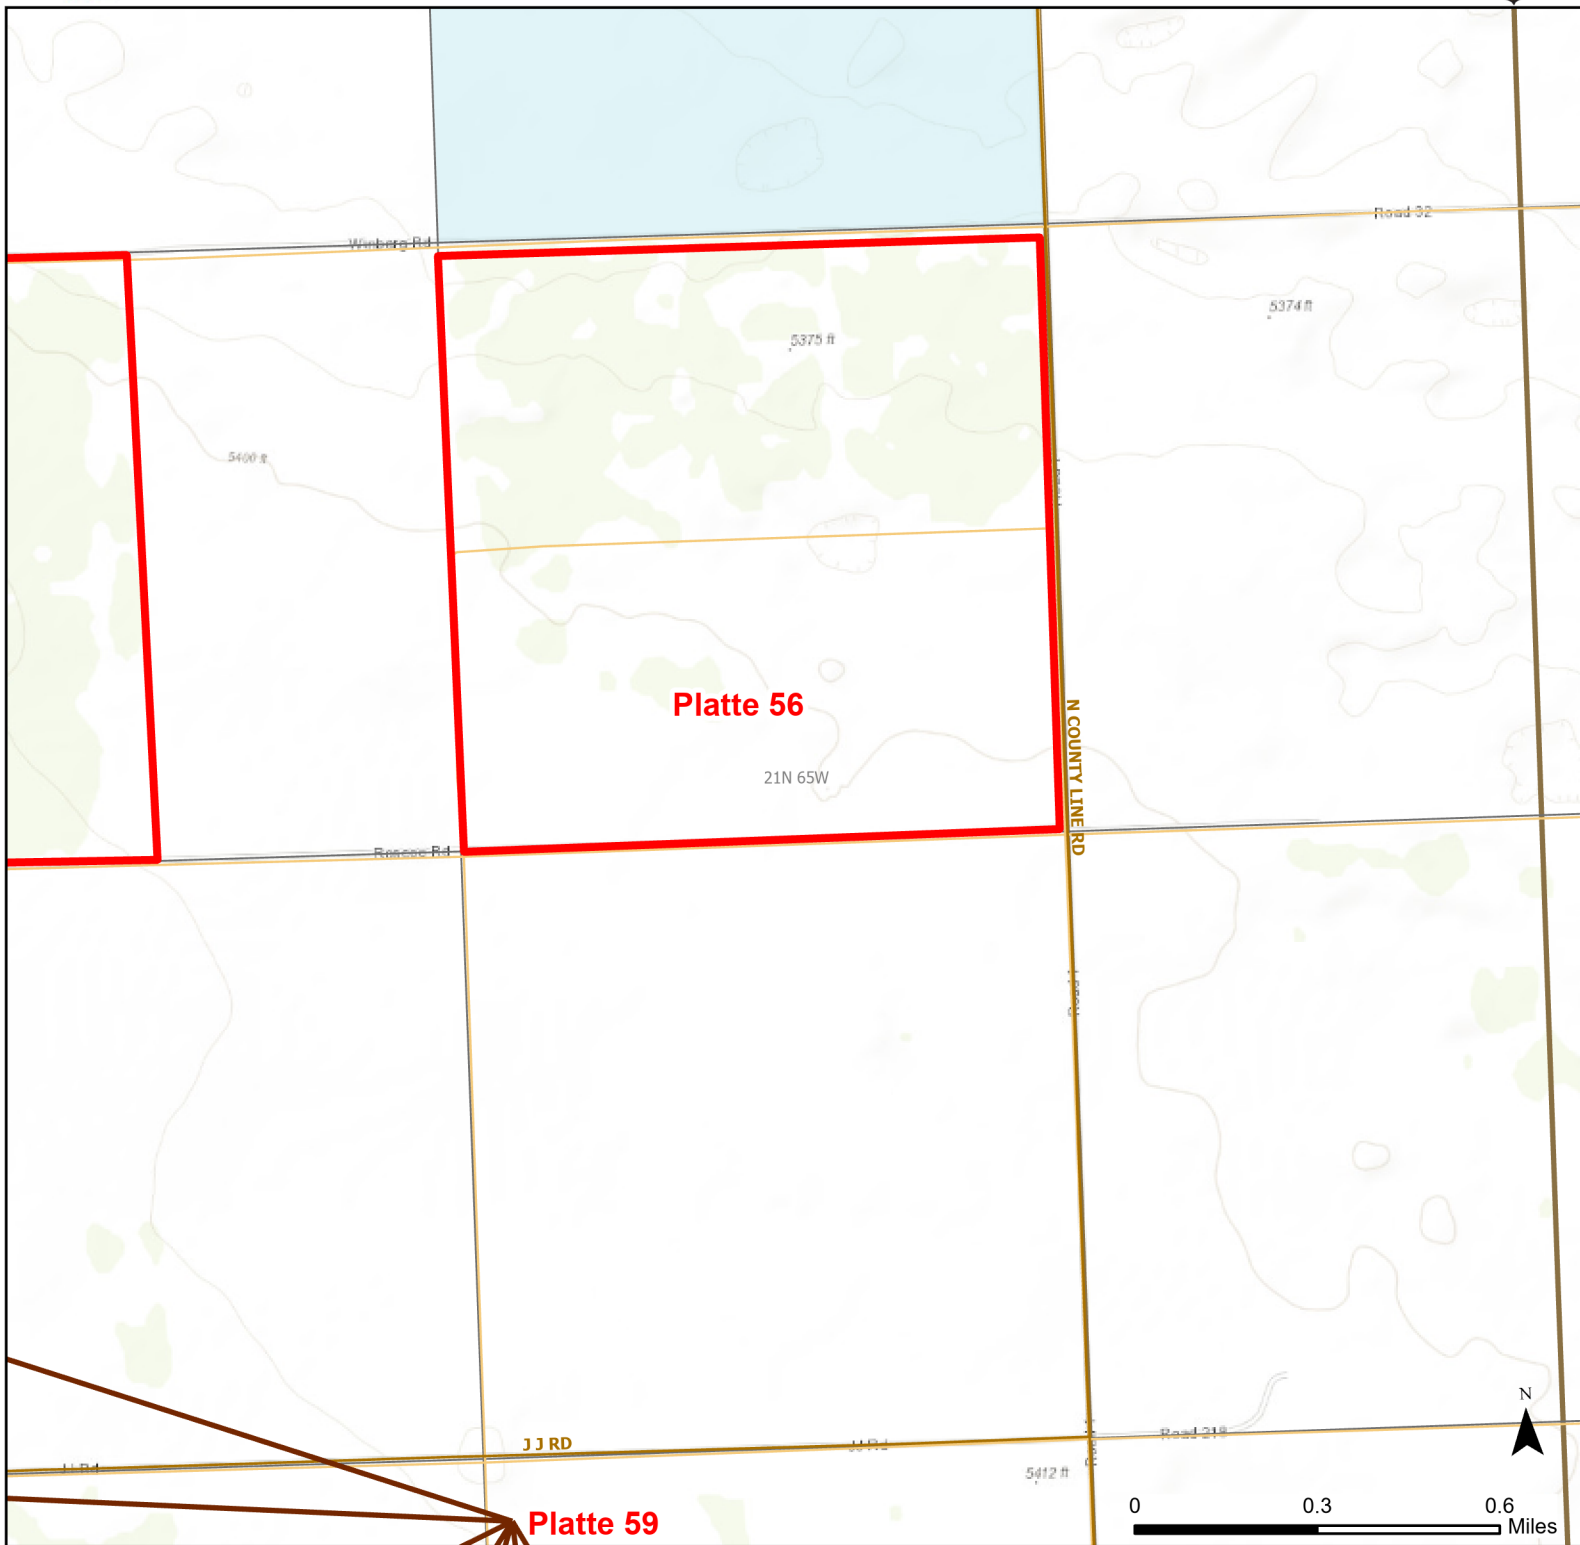

Platte 56 Walk-in Hunting Area

Access Dates:
09/01 - 12/31
2023 Hunt Season

Parking	Closed Road	Boundary	Limited Range Weapons and Archery	State
Coupon Box	Roads	Archery Only	Other	DOD
Road Closed	County Boundaries	CLOSED		BLM
Open Road				Wyoming Game & Fish Dept.
Special Conditions Apply				Forest Service
				Private

This map is for visual use, assistance and general location only, does not represent a survey, and is not to be used for legal conveyance. Hunt Area boundaries are approximate, consult Game and Fish Hunting Regulations for descriptions and restrictions. Access to these private lands for any commercial activity must be gained by contacting the individual landowner(s) directly.