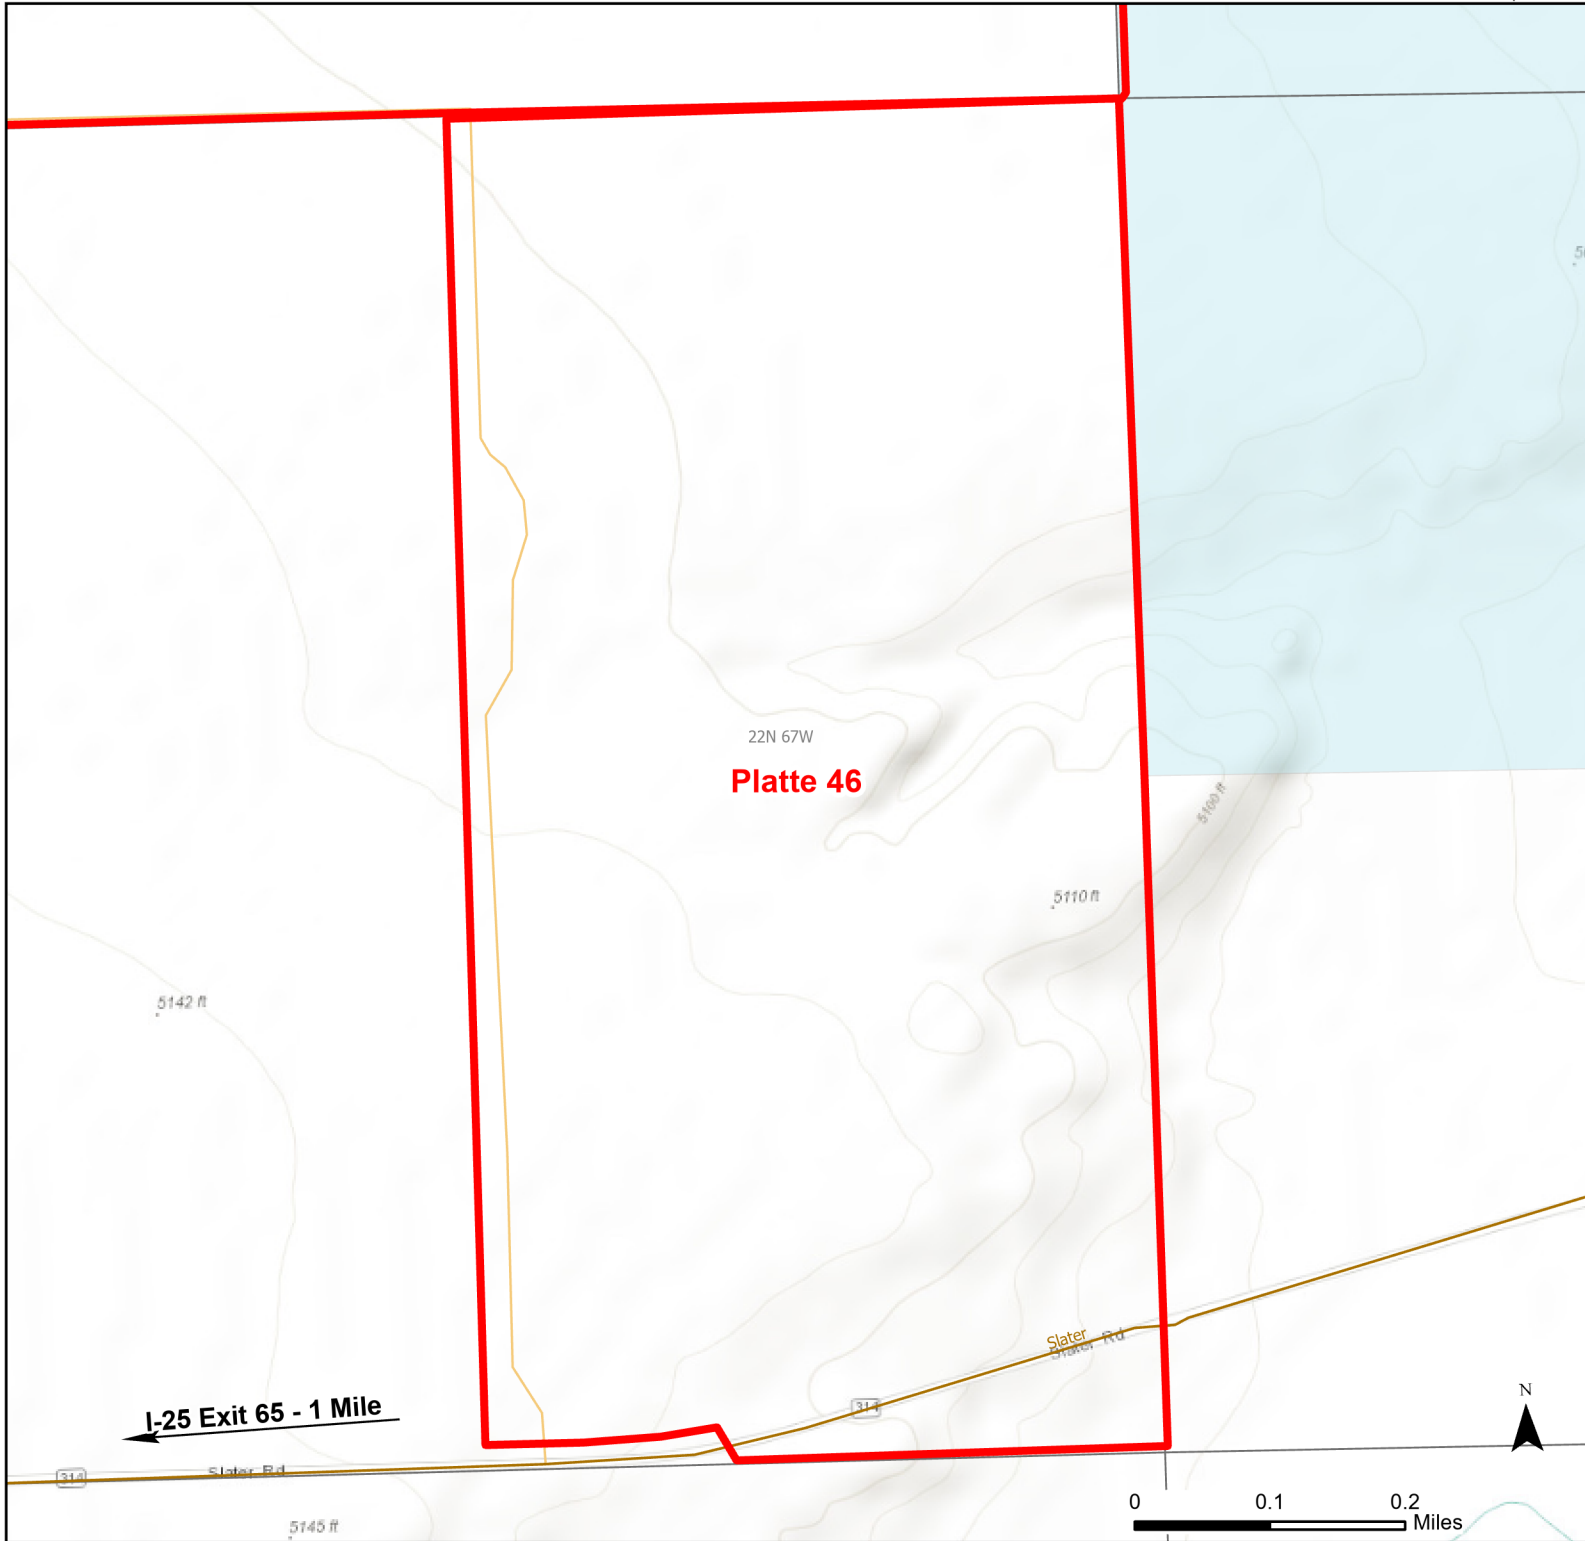

Platte 46 Walk-in Hunting Area

Access Dates:
09/01 - 12/31
2023 Hunt Season

Parking	Closed Road	Boundary	Limited Range Weapons and Archery	State
Coupon Box	Roads	Archery Only	Other	DOD
Road Closed	County Boundaries		CLOSED	BLM
Open Road				Wyoming Game & Fish Dept.
Special Conditions Apply				Forest Service
				Private

Species allowed to hunt: Waterfowl, Sharp-tailed Grouse, Doves, Partridge

Rules: Duck hunting only. No goose hunting.

This map is for visual use, assistance and general location only, does not represent a survey, and is not to be used for legal conveyance. Hunt Area boundaries are approximate, consult Game and Fish Hunting Regulations for descriptions and restrictions. Access to these private lands for any commercial activity must be gained by contacting the individual landowner(s) directly.