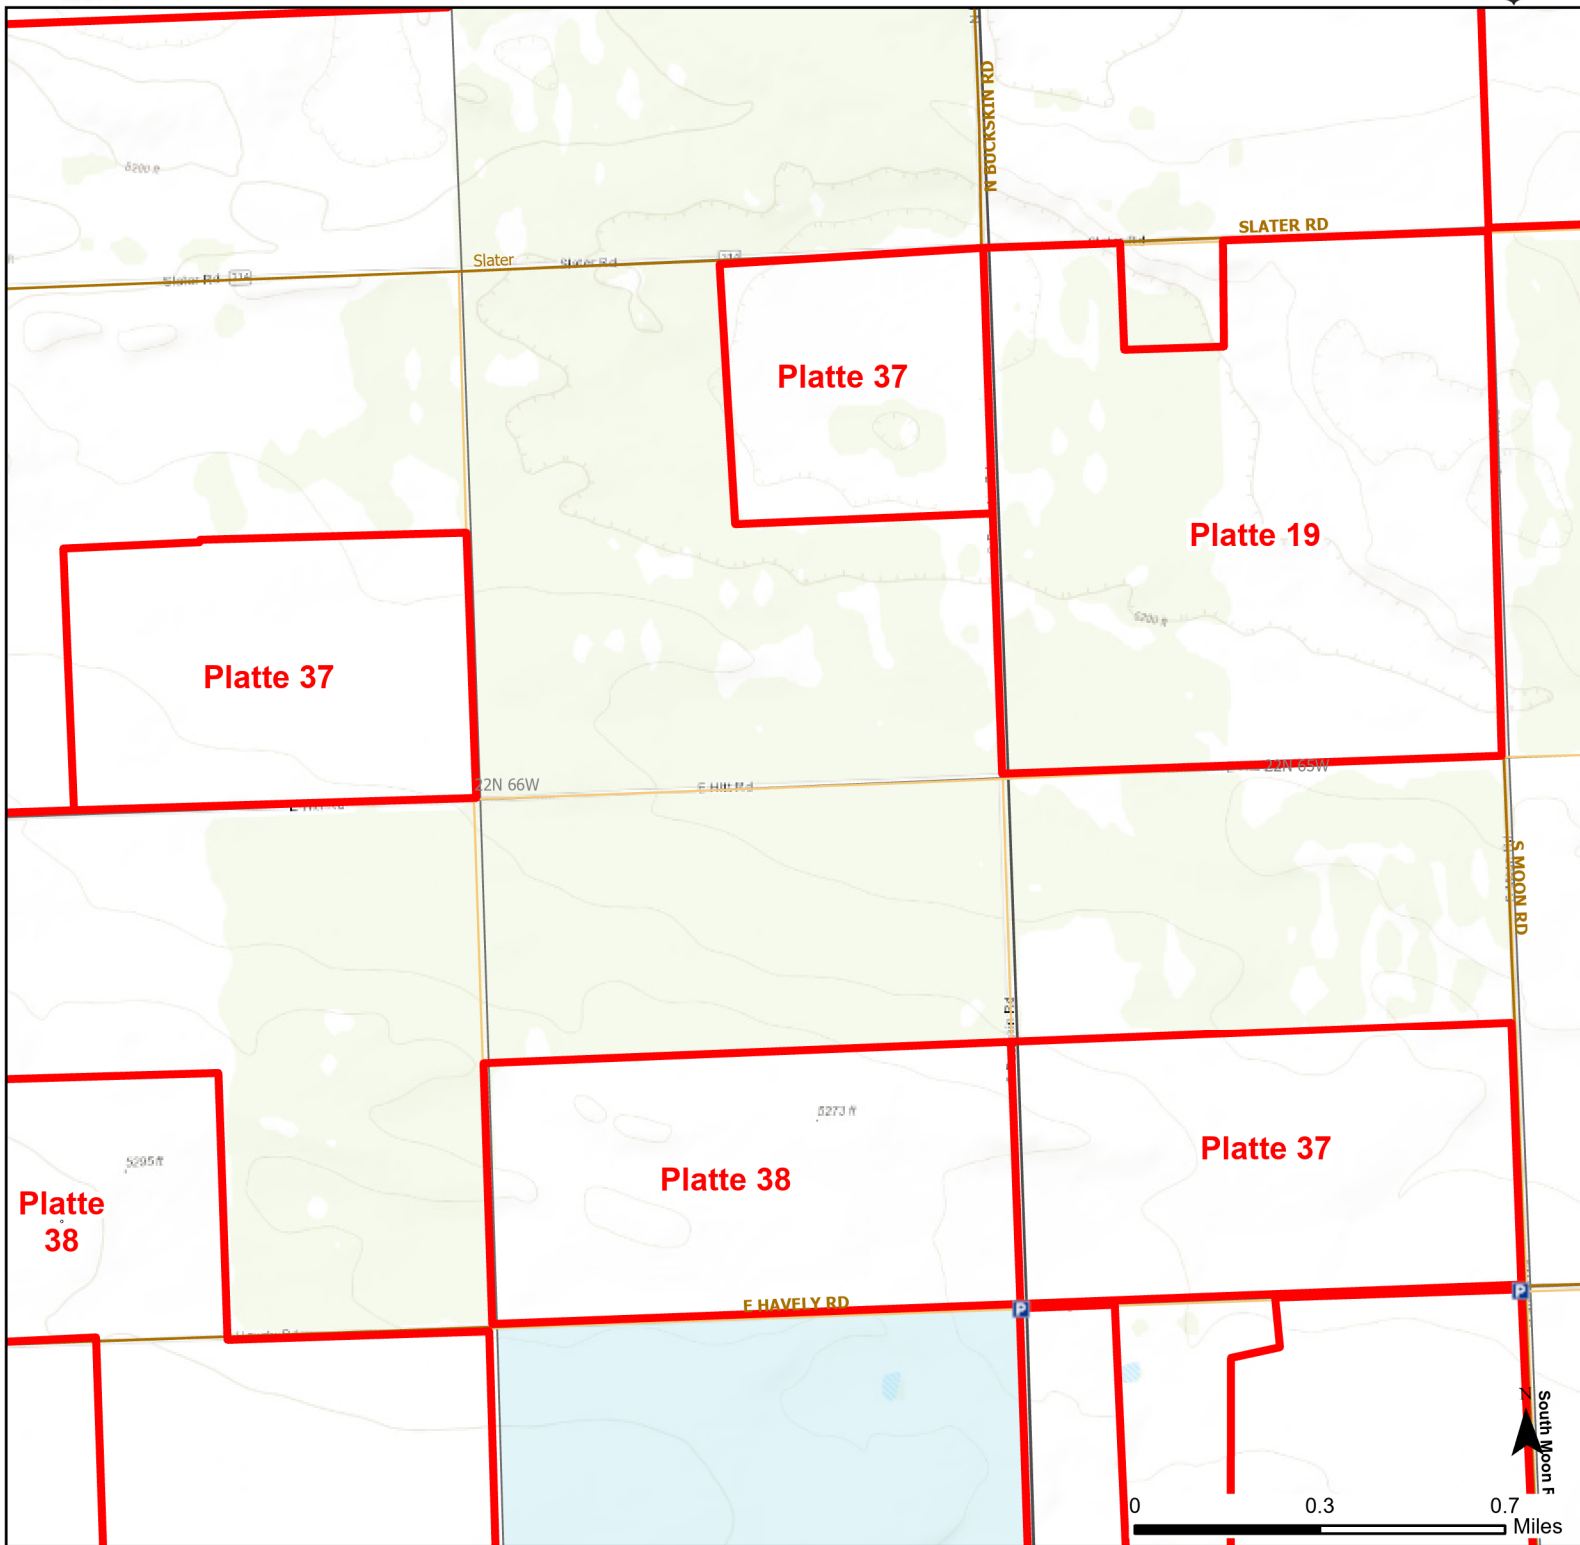

# Platte 37 Walk-in Hunting Area

Access Dates:  
09/01 - 12/31  
2023 Hunt Season

Species allowed to hunt: Waterfowl, Sharp-tailed Grouse, Doves, Partridge, Antelope

Rules: Duck hunting only. No goose hunting.

This map is for visual use, assistance and general location only, does not represent a survey, and is not to be used for legal conveyance. Hunt Area boundaries are approximate, consult Game and Fish Hunting Regulations for descriptions and restrictions. Access to these private lands for any commercial activity must be gained by contacting the individual landowner(s) directly.