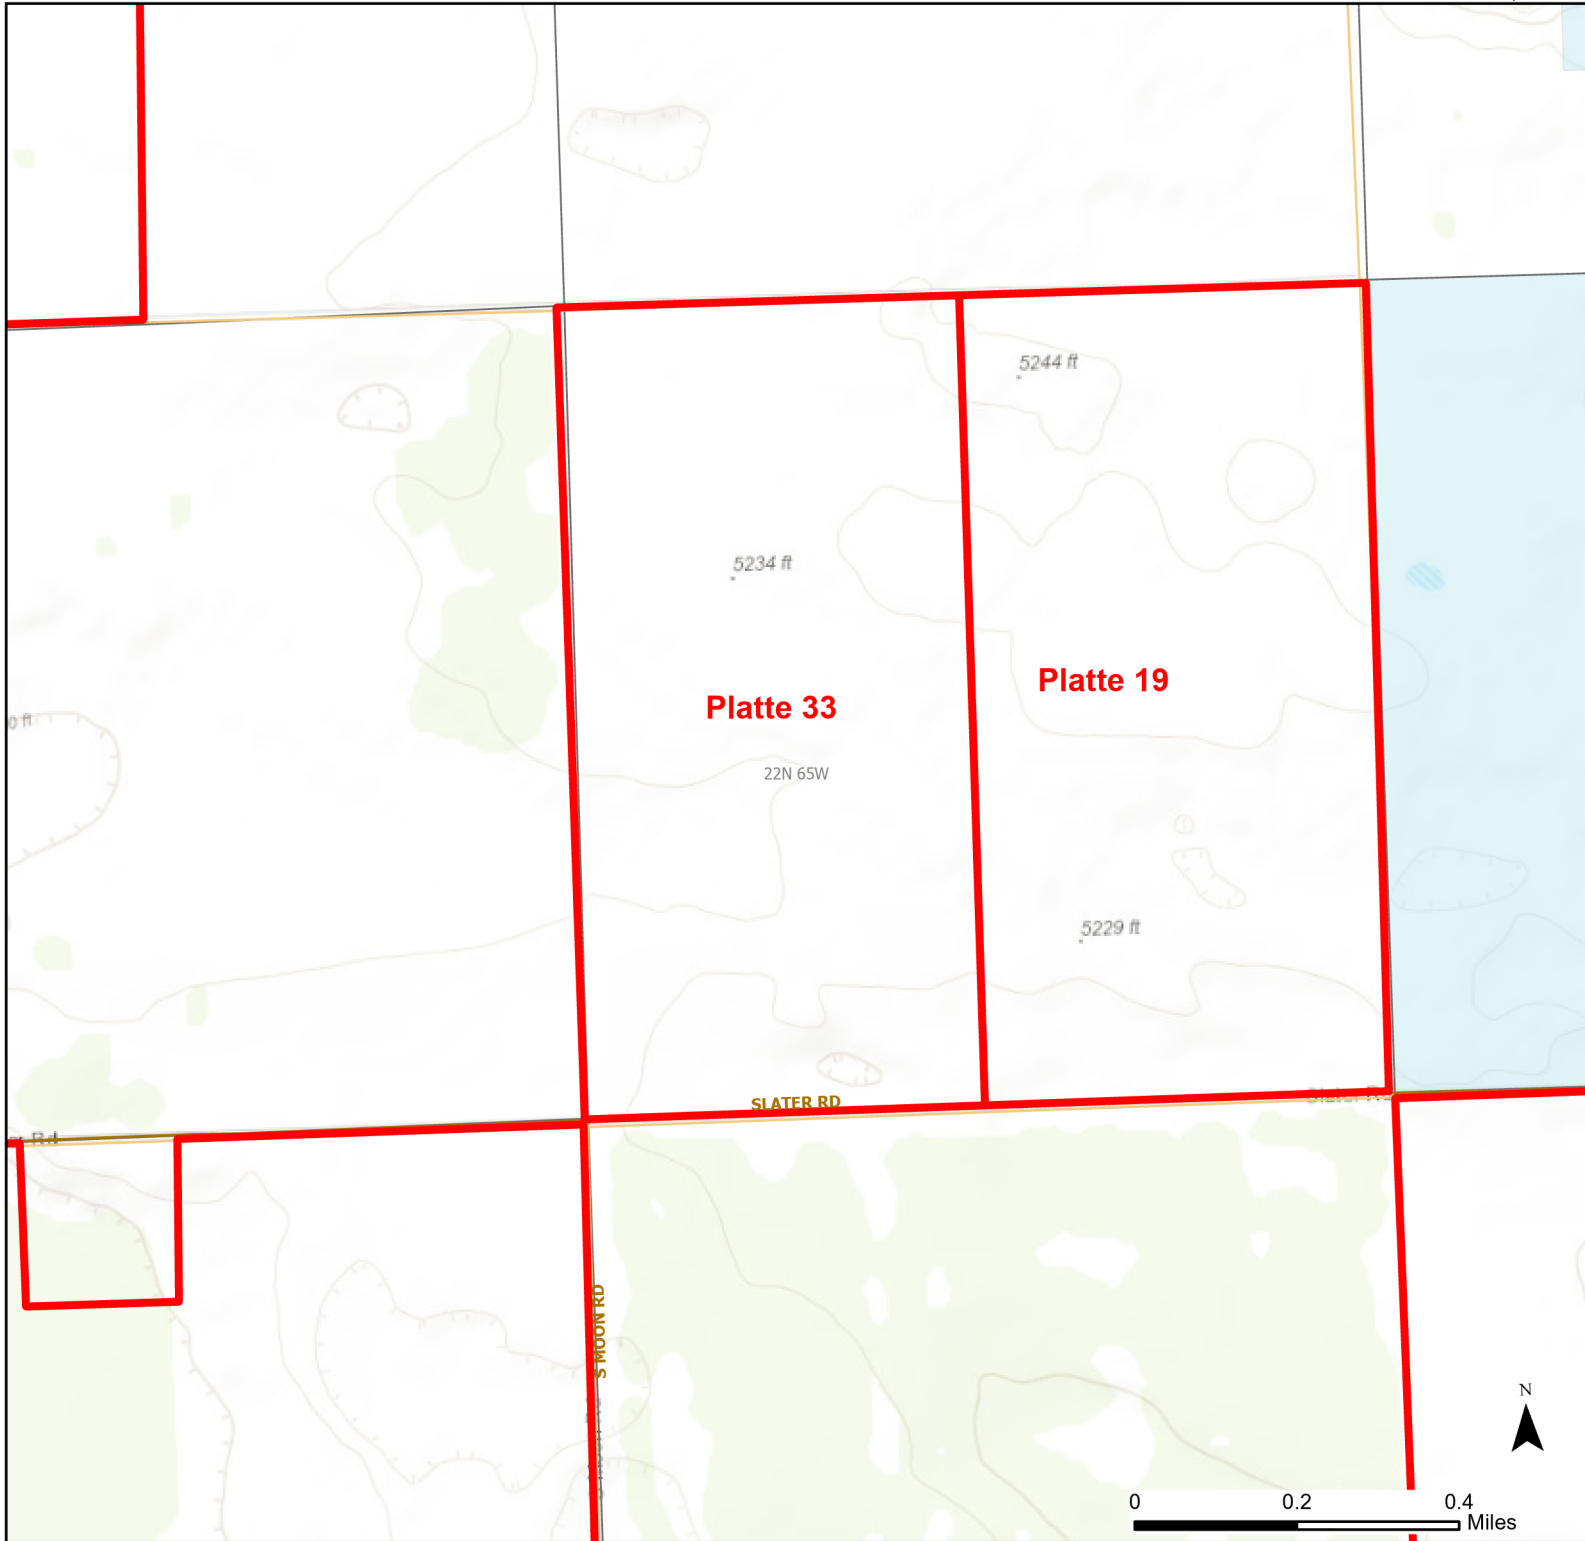

Platte 33 Walk-in Hunting Area

Access Dates:
09/01 - 12/31
2023 Hunt Season

Parking	Closed Road	Boundary	Limited Range Weapons and Archery	State
Coupon Box	Roads	Archery Only	Other	DOD
Road Closed	County Boundaries	CLOSED		BLM
Open Road				Wyoming Game & Fish Dept.
Special Conditions Apply				Forest Service
				Private

This map is for visual use, assistance and general location only, does not represent a survey, and is not to be used for legal conveyance. Hunt Area boundaries are approximate, consult Game and Fish Hunting Regulations for descriptions and restrictions. Access to these private lands for any commercial activity must be gained by contacting the individual landowner(s) directly.