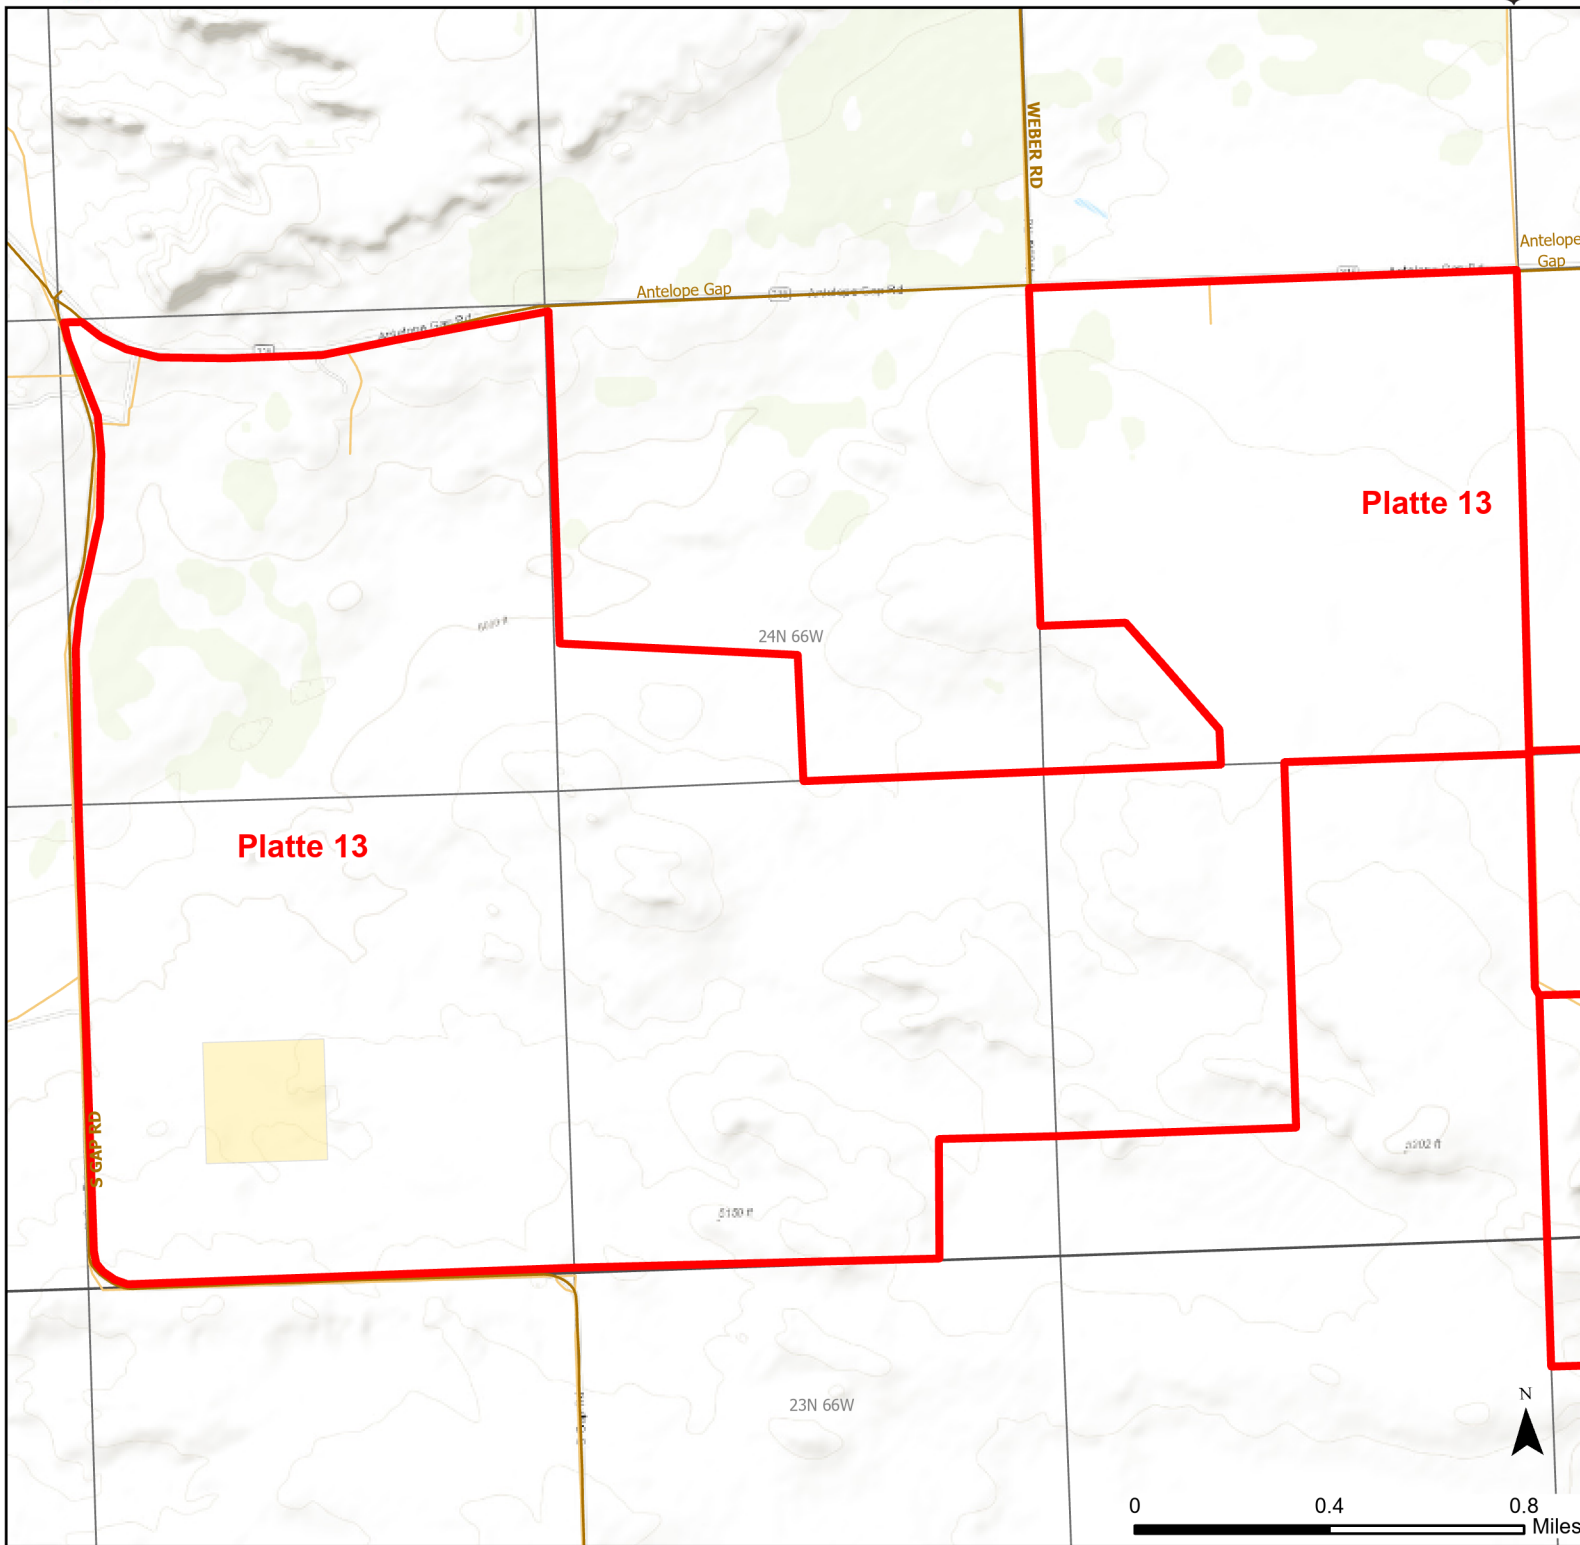

# Platte 13 Walk-in Hunting Area

Access Dates:  
09/01 - 12/31  
2023 Hunt Season

Parking	Closed Road	Boundary	Limited Range Weapons and Archery	State
Coupon Box	Roads	Archery Only	Other	DOD
Road Closed	County Boundaries	CLOSED		BLM
Open Road				Wyoming Game & Fish Dept.
Special Conditions Apply				Forest Service
				Private

Species allowed to hunt: Sharp-tailed Grouse, Doves, Partridge, Antelope, Deer

Rules:

This map is for visual use, assistance and general location only, does not represent a survey, and is not to be used for legal conveyance. Hunt Area boundaries are approximate, consult Game and Fish Hunting Regulations for descriptions and restrictions. Access to these private lands for any commercial activity must be gained by contacting the individual landowner(s) directly.