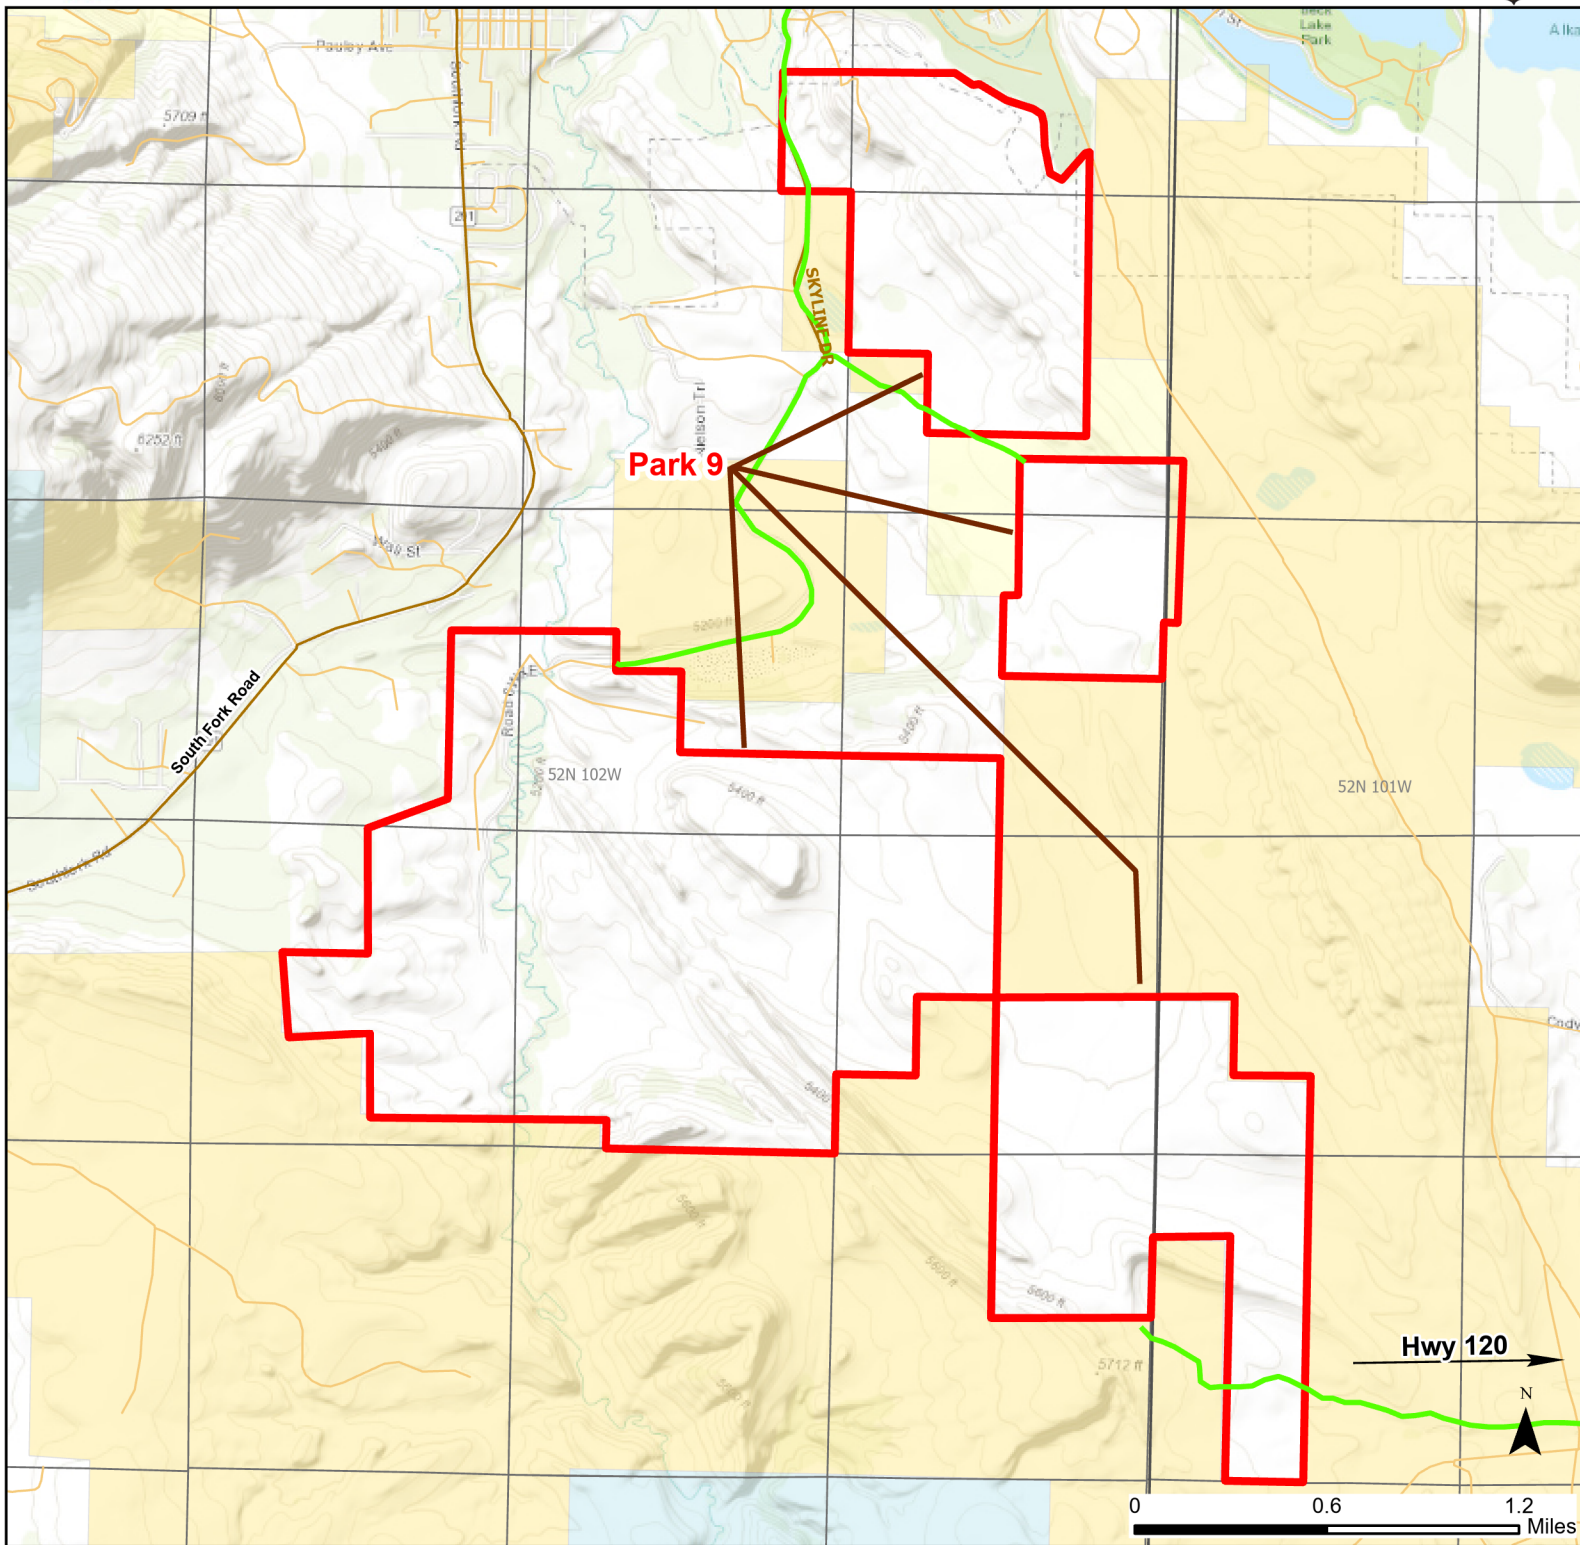

Park 9 Walk-in Hunting Area

Access Dates:
08/15 - 02/28
2023 Hunt Season

Parking	Closed Road	Boundary	Limited Range Weapons and Archery	State
Coupon Box	Roads	County Boundaries	Archery Only	DOD
Road Closed	Open Road	Archery Only	Other	BLM
Special Conditions Apply			CLOSED	Wyoming Game & Fish Dept.
				Forest Service
				Private

Species allowed to hunt: Pheasant, Doves, Partridge, Rabbit, Antelope, Deer, Elk

Rules: Portable blinds may be used on a daily basis. Blinds must have owner's name and contact info affixed and may not be left in the field overnight. Motorized vehicle access allowed on established roads only. Hunters allowed to hunt off horseback.

This map is for visual use, assistance and general location only, does not represent a survey, and is not to be used for legal conveyance. Hunt Area boundaries are approximate, consult Game and Fish Hunting Regulations for descriptions and restrictions. Access to these private lands for any commercial activity must be gained by contacting the individual landowner(s) directly.