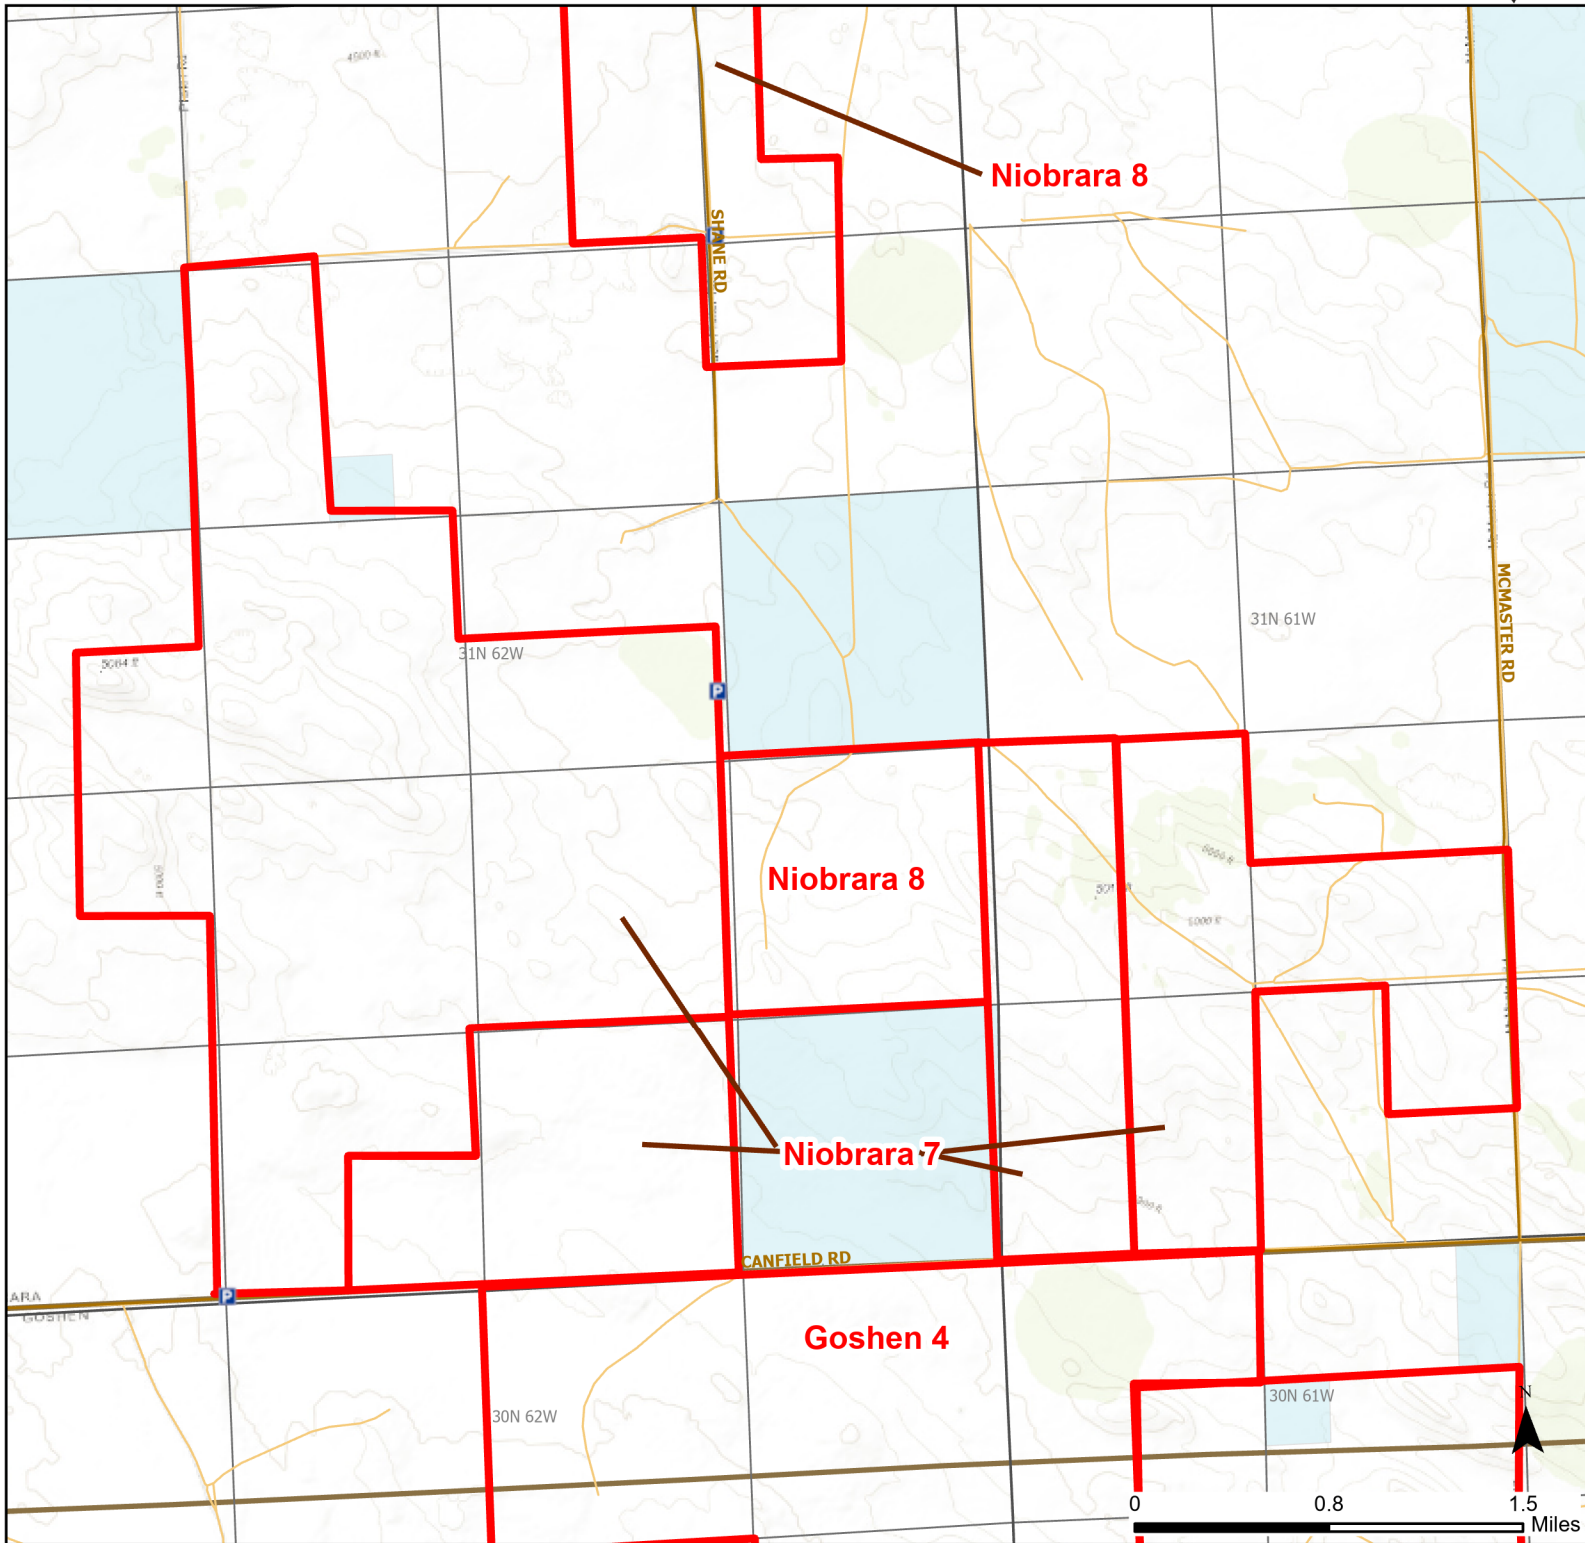

Niobrara 7 Walk-in Hunting Area

Access Dates:
08/15 - 10/31
2023 Hunt Season

Parking	Closed Road	Boundary	Limited Range Weapons and Archery	State
Coupon Box	Roads	Archery Only	Other	DOD
Road Closed	County Boundaries			BLM
Open Road				Wyoming Game & Fish Dept.
Special Conditions Apply				Forest Service
				Private

Species allowed to hunt: Antelope

Rules: All vehicles must park in designated parking areas only.

This map is for visual use, assistance and general location only, does not represent a survey, and is not to be used for legal conveyance. Hunt Area boundaries are approximate, consult Game and Fish Hunting Regulations for descriptions and restrictions. Access to these private lands for any commercial activity must be gained by contacting the individual landowner(s) directly.