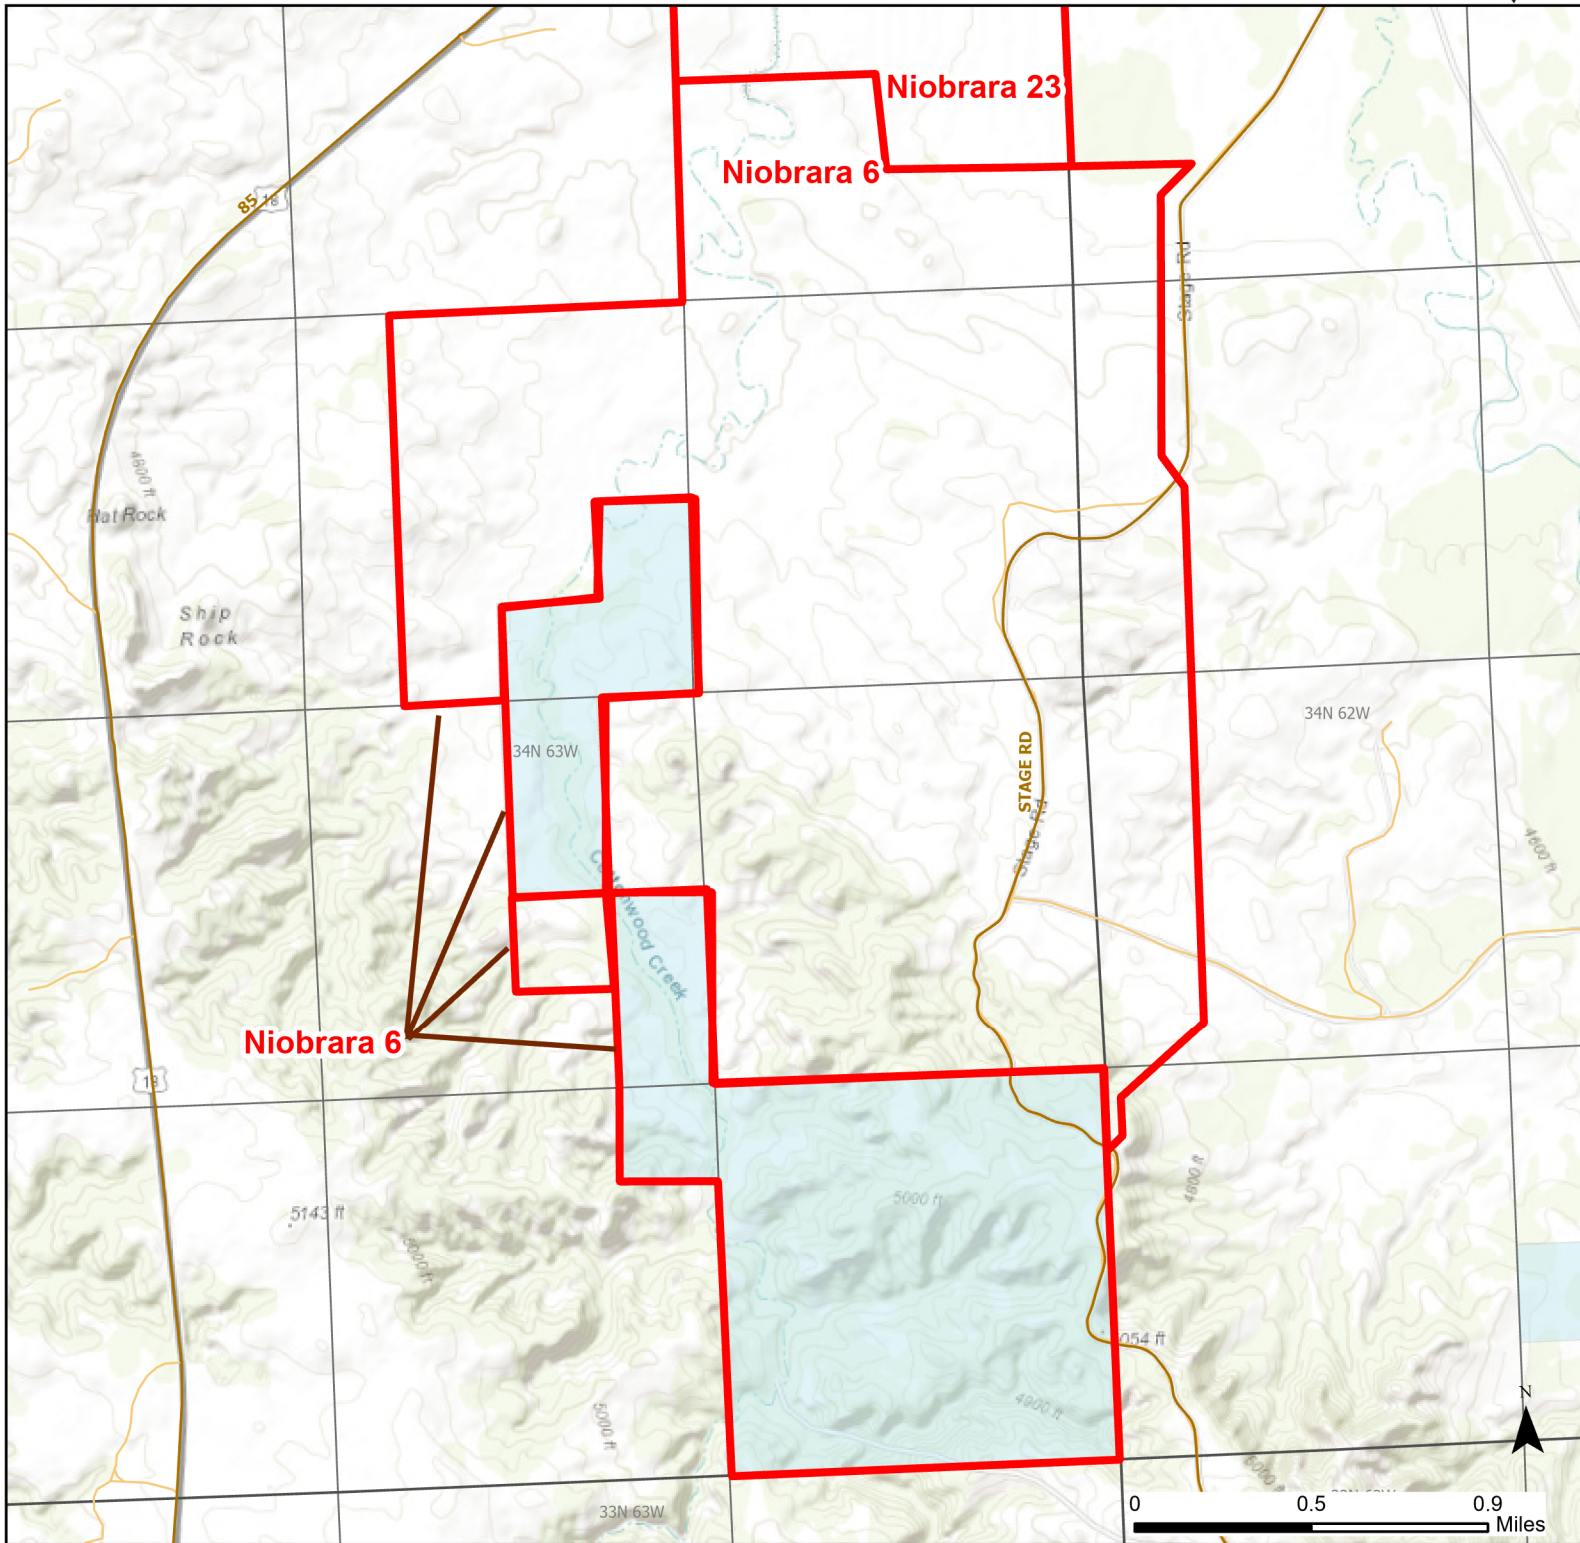

Niobrara 6 Walk-in Hunting Area

Access Dates:
10/16 - 05/31
2023 Hunt Season

Parking	Closed Road	Boundary	Limited Range Weapons and Archery	State
Coupon Box	Roads	County Boundaries	Archery Only	DOD
Road Closed	Open Road	Other	CLOSED	BLM
Special Conditions Apply				Wyoming Game & Fish Dept.
				Forest Service
				Private

Species allowed to hunt: Turkey, Antelope, Deer

Rules: White-tailed deer hunting only. No mule deer hunting. State lands are enrolled in this Walk-in Area. All access restrictions apply.

This map is for visual use, assistance and general location only, does not represent a survey, and is not to be used for legal conveyance. Hunt Area boundaries are approximate, consult Game and Fish Hunting Regulations for descriptions and restrictions. Access to these private lands for any commercial activity must be gained by contacting the individual landowner(s) directly.