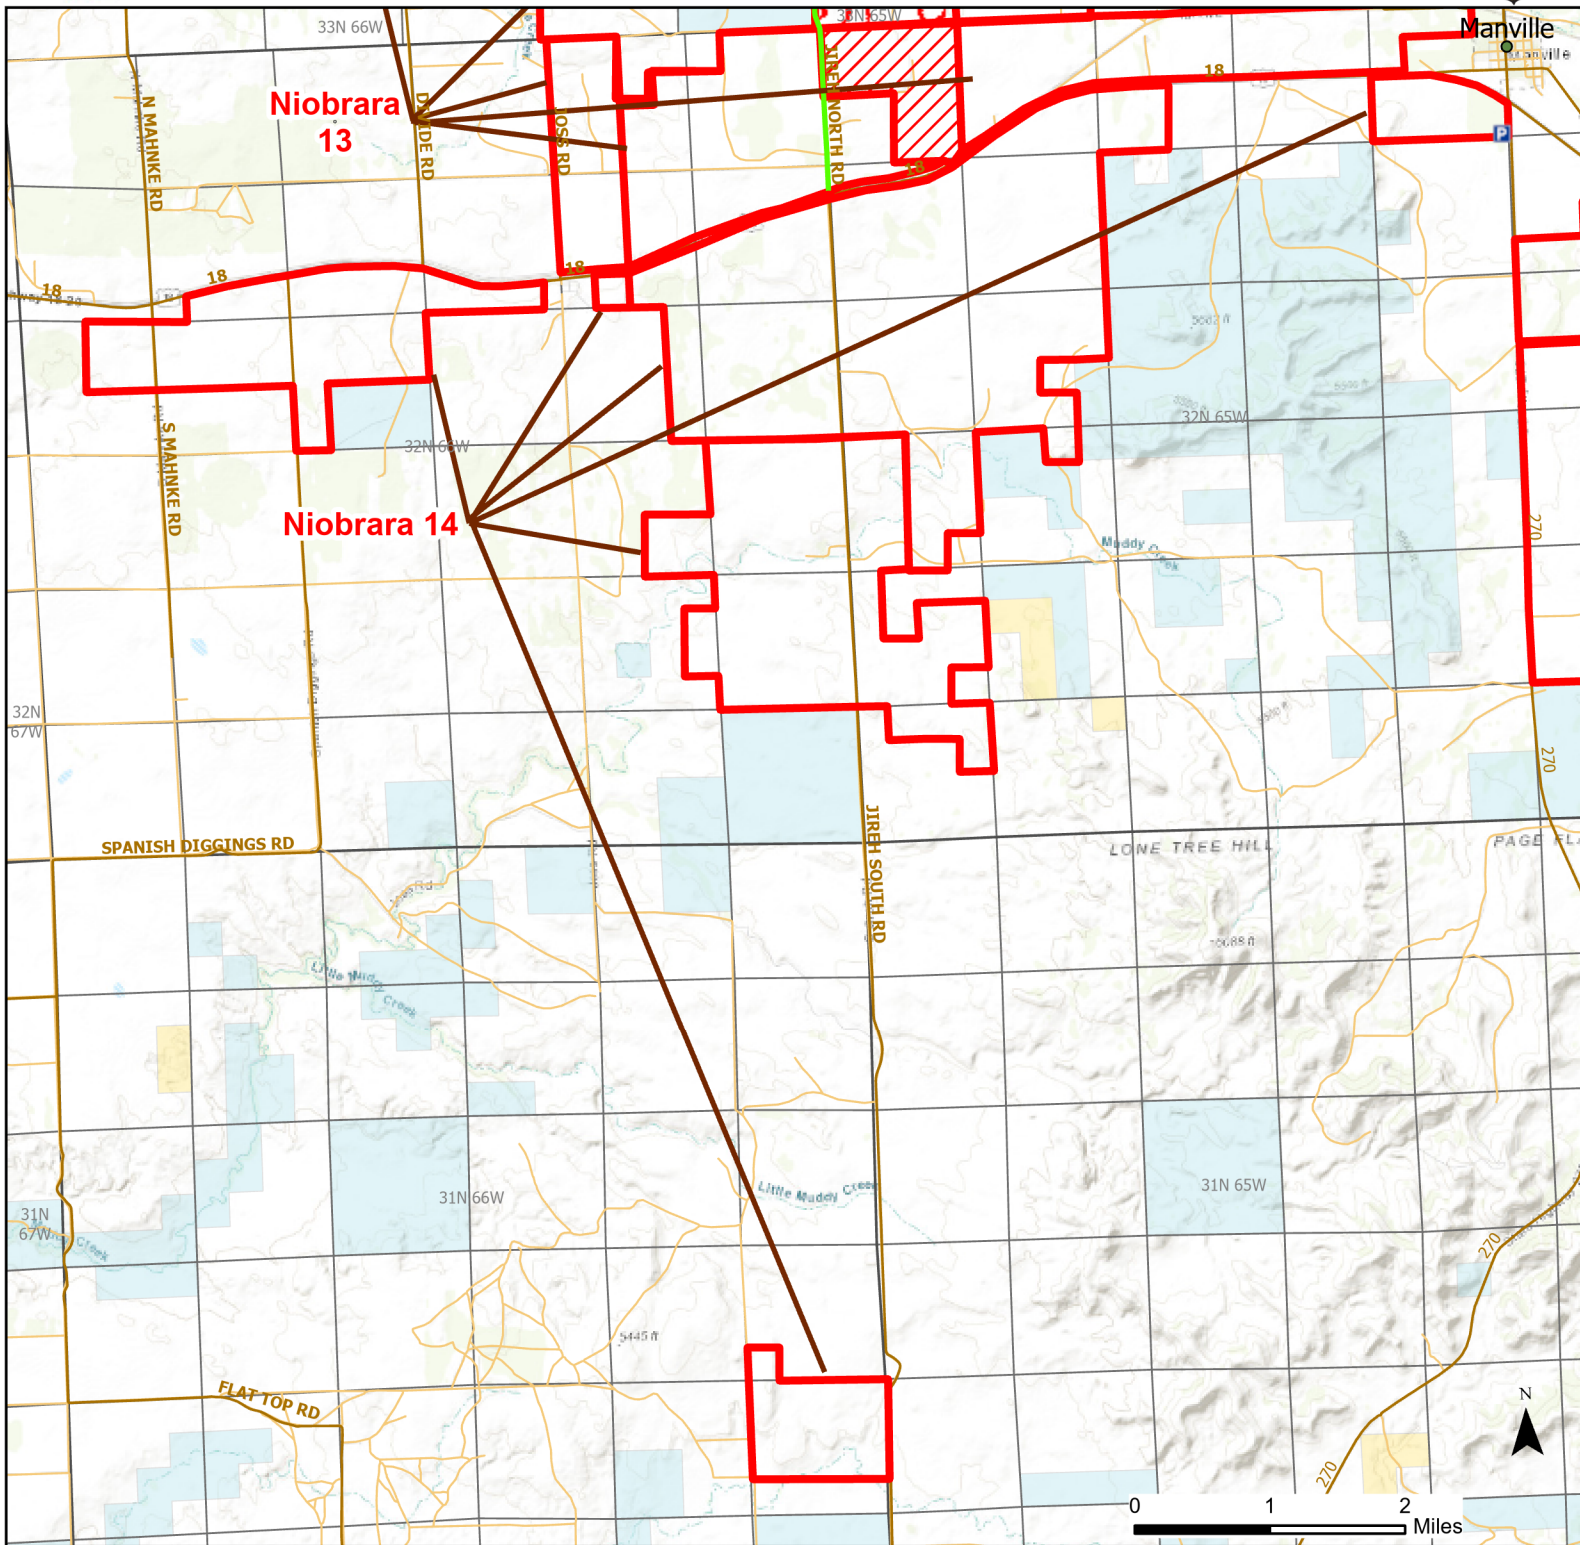

Niobrara 14 Walk-in Hunting Area

Access Dates:
08/15 - 12/31
2023 Hunt Season

Parking	Closed Road	Boundary	Limited Range Weapons and Archery	State
Coupon Box	Roads	County Boundaries	Archery Only	DOD
Road Closed	Open Road	Other	CLOSED	BLM
Special Conditions Apply				Wyoming Game & Fish Dept.
				Forest Service
				Private

Species allowed to hunt: Antelope, Deer

Rules: Do not leave: hides, carcasses, gut piles, or any other animal harvest waste on irrigated lands.

This map is for visual use, assistance and general location only, does not represent a survey, and is not to be used for legal conveyance. Hunt Area boundaries are approximate, consult Game and Fish Hunting Regulations for descriptions and restrictions. Access to these private lands for any commercial activity must be gained by contacting the individual landowner(s) directly.