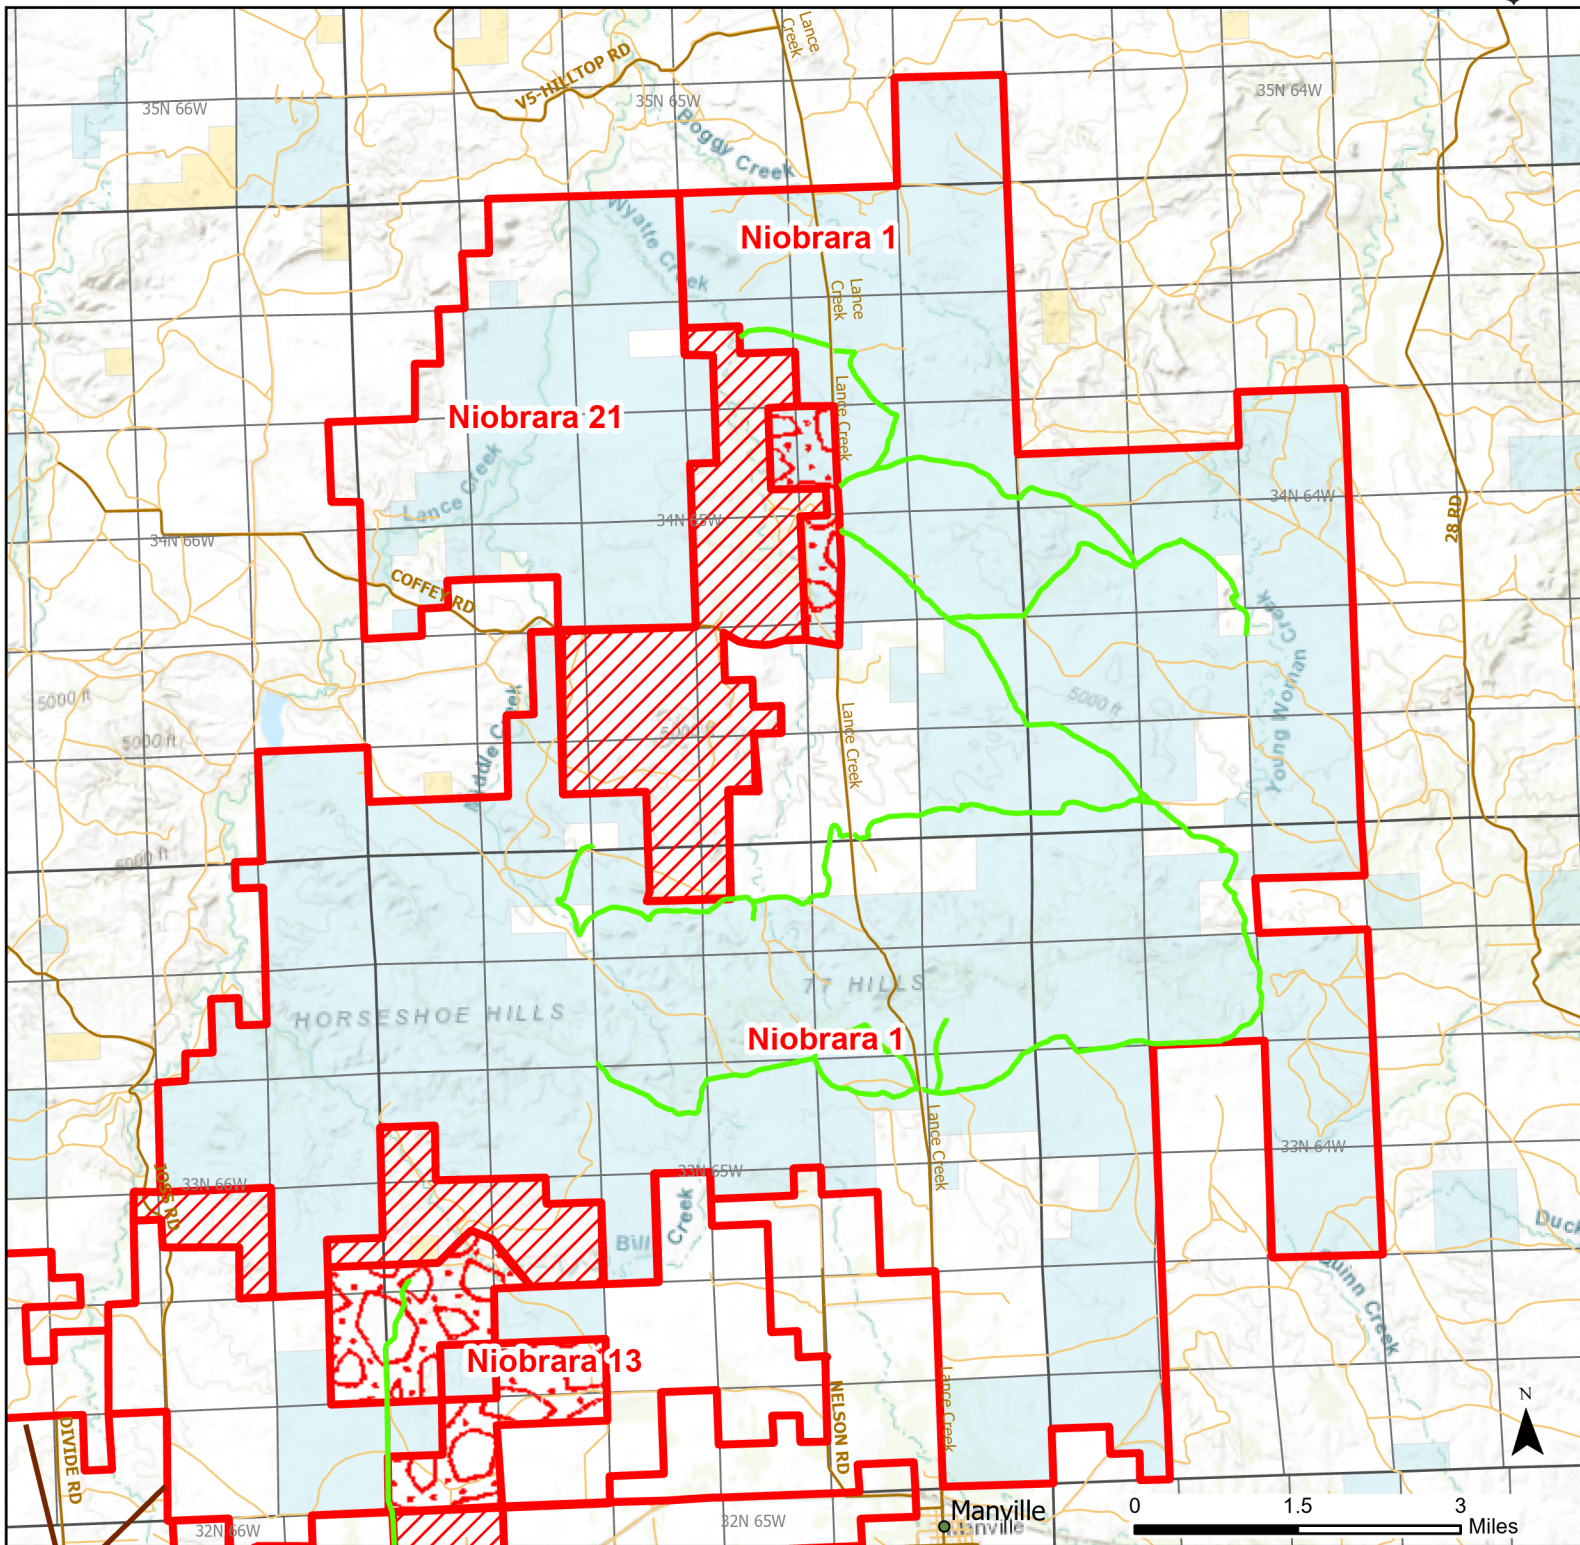

Niobrara 1 Walk-in Hunting Area

Access Dates:
08/15 - 05/31
2023 Hunt Season

Parking	Closed Road	Boundary	Limited Range Weapons and Archery	State
Coupon Box	Roads	Archery Only	Other	DOD
Road Closed	County Boundaries	CLOSED		BLM
Open Road				Wyoming Game & Fish Dept.
Special Conditions Apply				Forest Service
				Private

Species allowed to hunt: Sharp-tailed Grouse, Turkey, Rabbit, Antelope, Deer, Elk

Rules: State lands are enrolled in this Walk-in Area. All access restrictions apply. Motorized vehicle access limited to designated roads only. Designated roads are marked with a white arrow.

This map is for visual use, assistance and general location only, does not represent a survey, and is not to be used for legal conveyance. Hunt Area boundaries are approximate, consult Game and Fish Hunting Regulations for descriptions and restrictions. Access to these private lands for any commercial activity must be gained by contacting the individual landowner(s) directly.