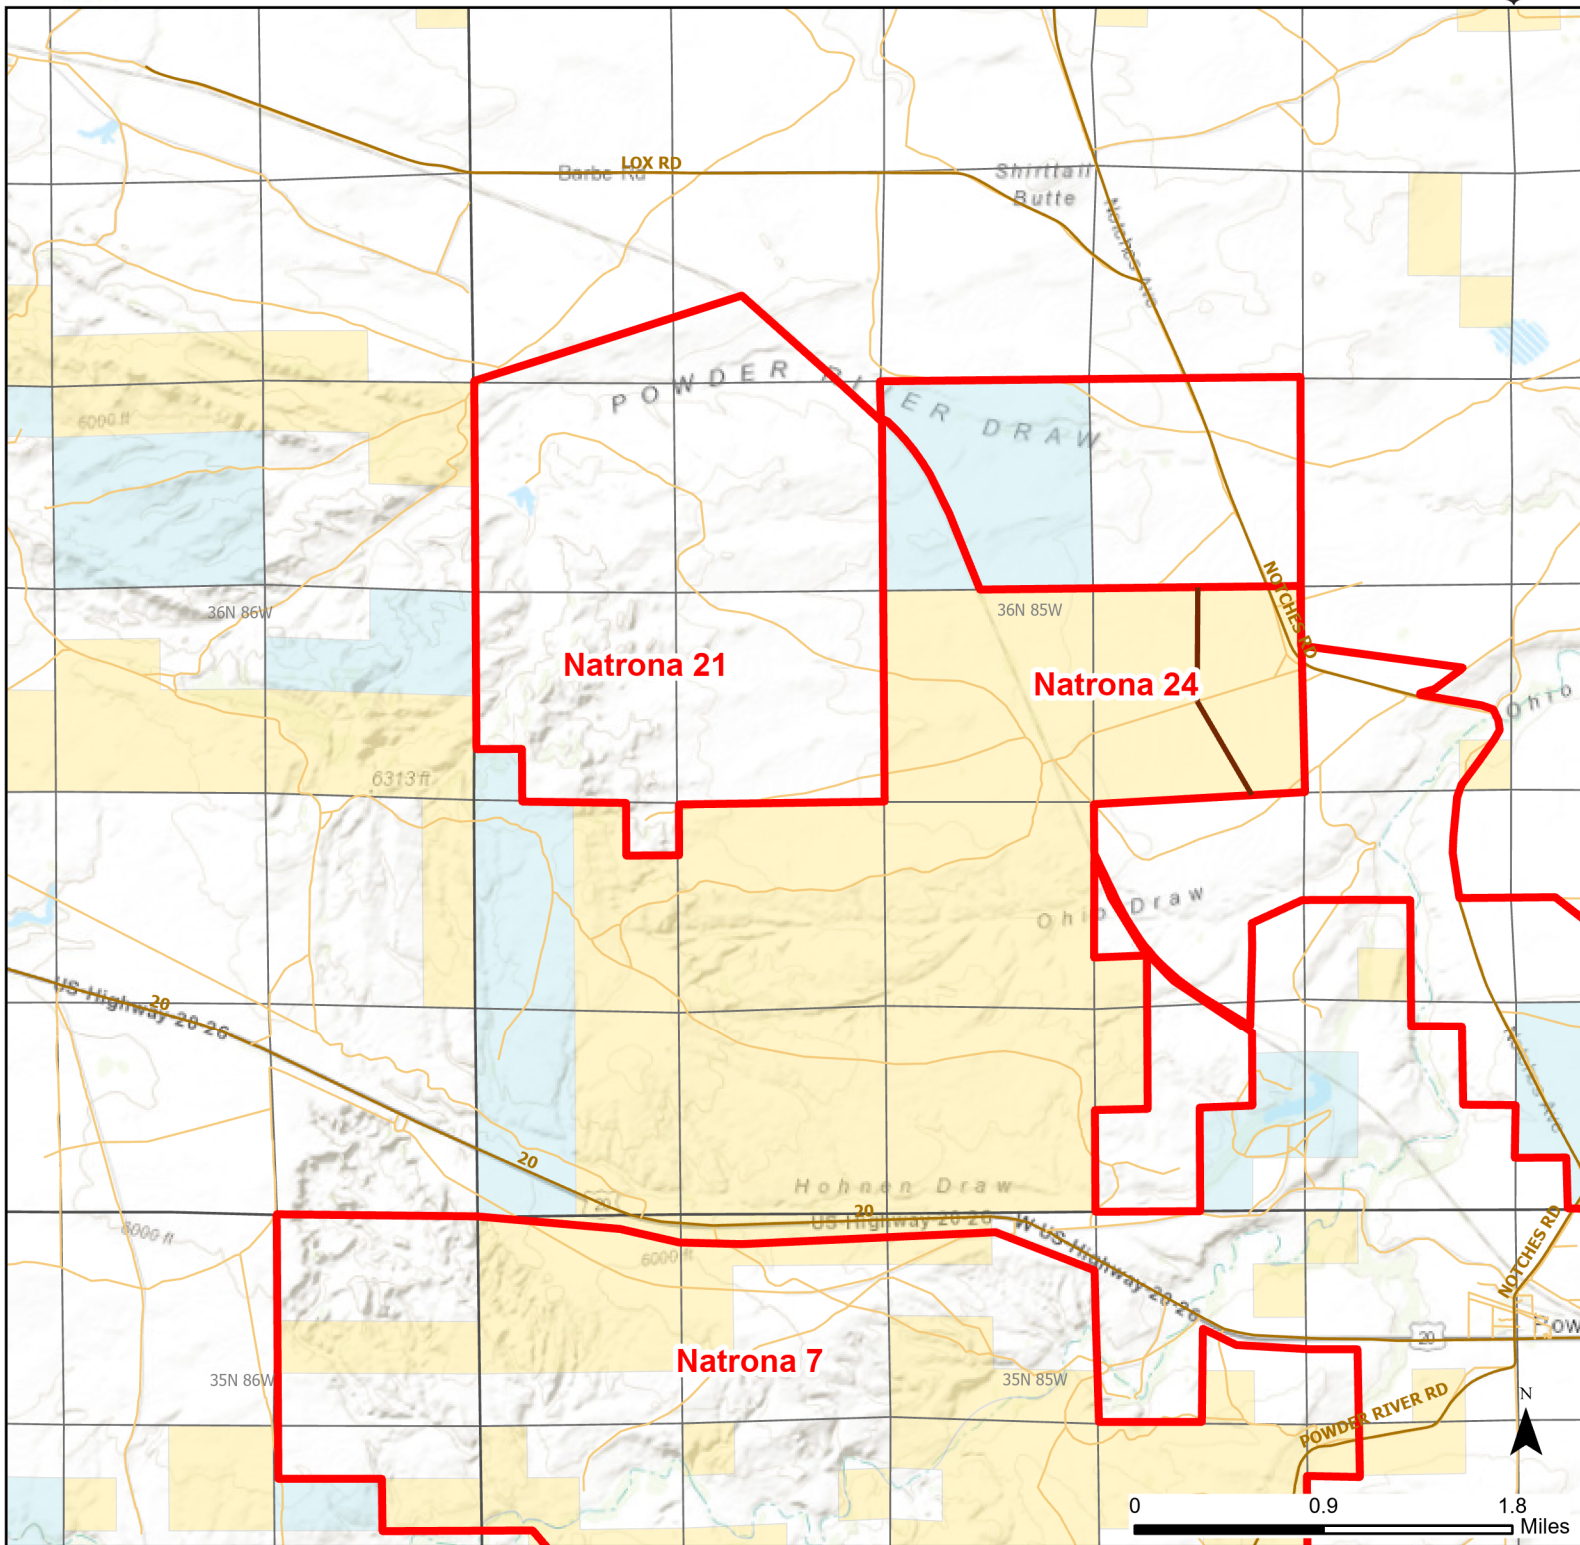

# Natrona 21 Walk-in Hunting Area

Access Dates:  
08/15 - 10/31  
2023 Hunt Season

Parking	Closed Road	Boundary	Limited Range Weapons and Archery	State
Coupon Box	Roads	County Boundaries	Other	DOD
Road Closed	Open Road	Archery Only	CLOSED	BLM
Special Conditions Apply				Wyoming Game & Fish Dept.
				Forest Service
				Private

Species allowed to hunt: Antelope, Deer

Rules: Motorized vehicle access allowed on established roads only.

This map is for visual use, assistance and general location only, does not represent a survey, and is not to be used for legal conveyance. Hunt Area boundaries are approximate, consult Game and Fish Hunting Regulations for descriptions and restrictions. Access to these private lands for any commercial activity must be gained by contacting the individual landowner(s) directly.