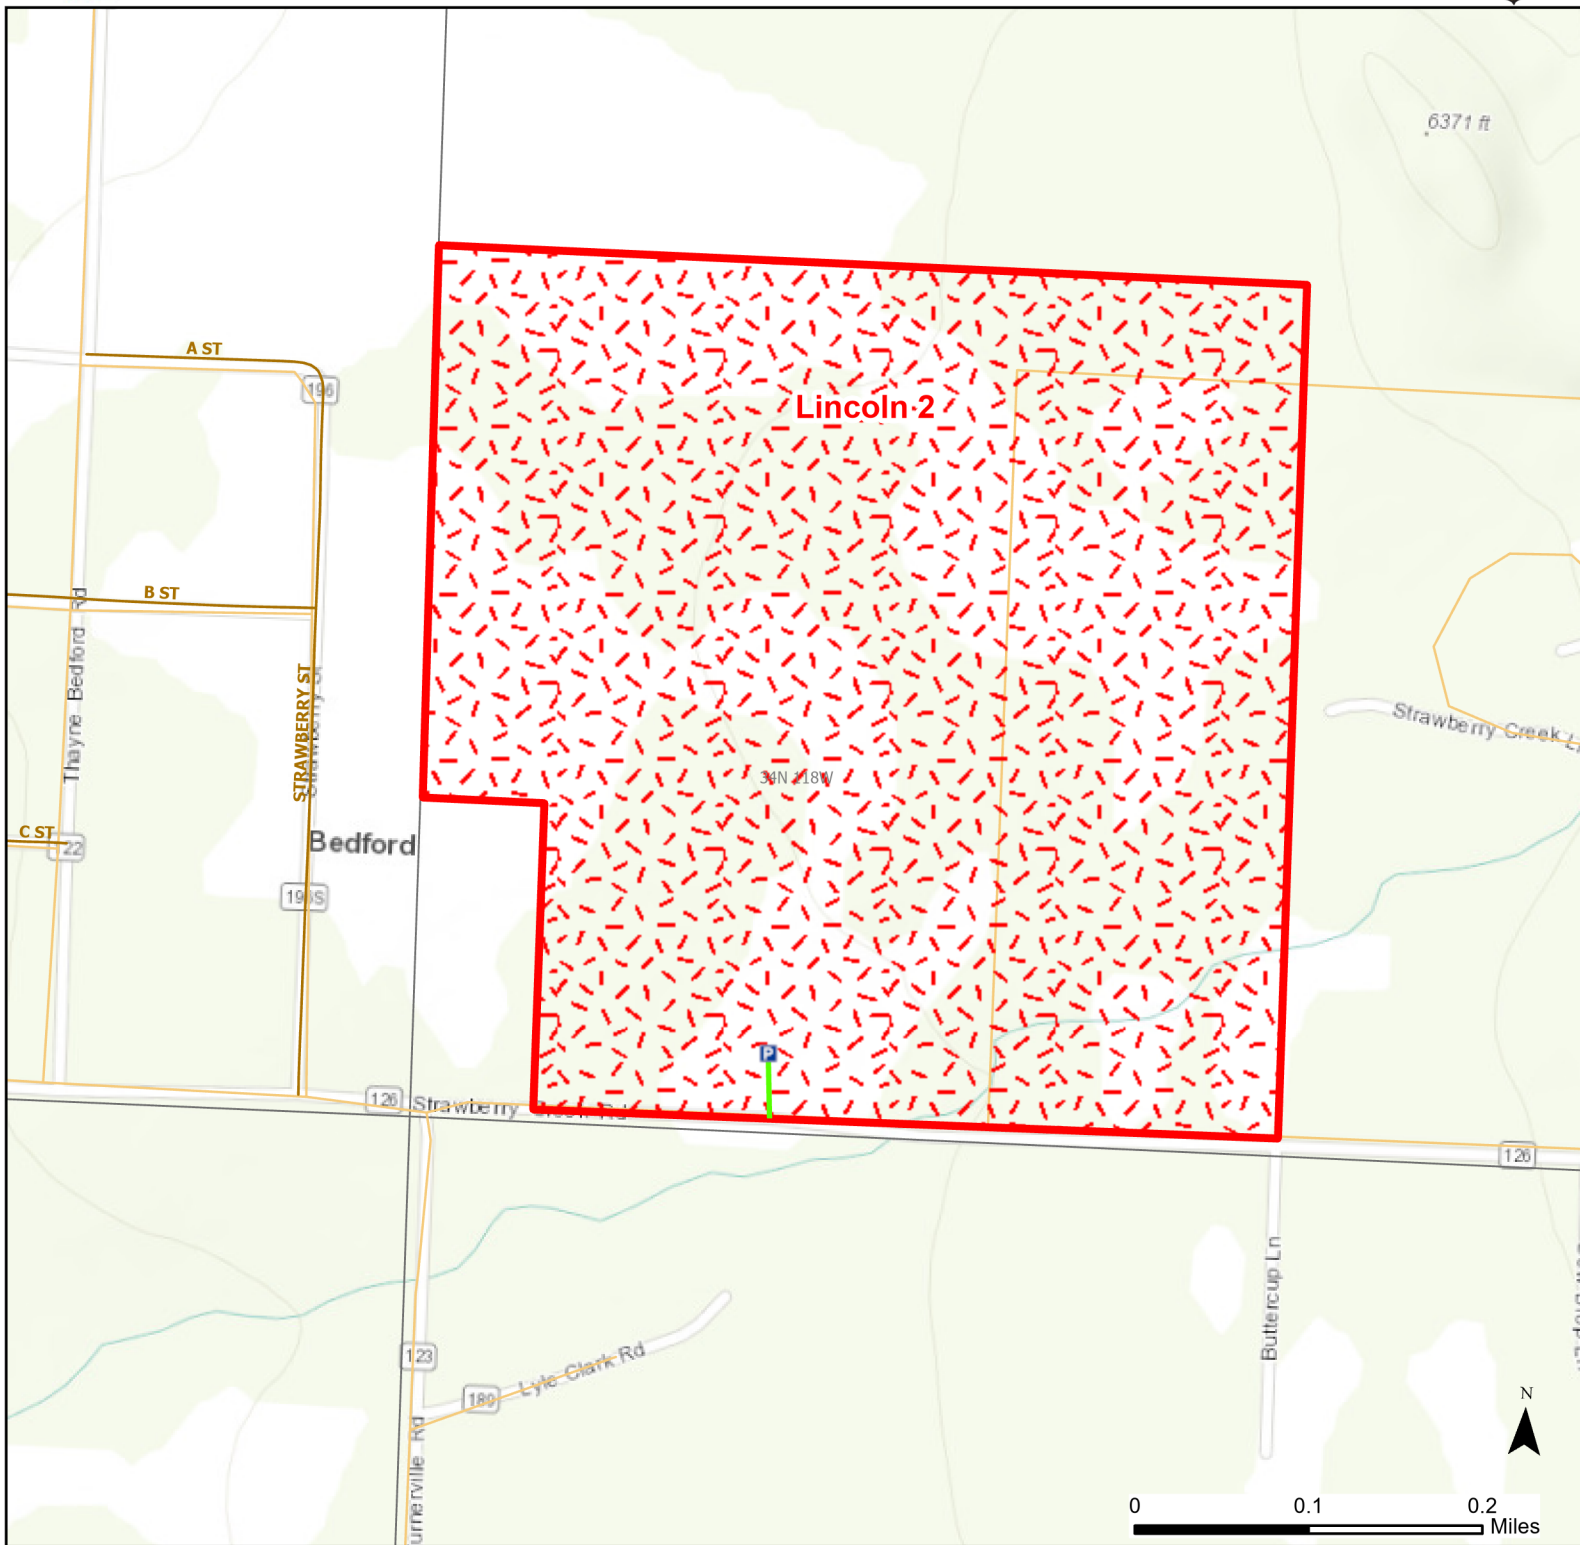

Lincoln 2 Walk-in Hunting Area

Access Dates:
09/01 - 03/31
2023 Hunt Season

Parking	Closed Road	Boundary	Limited Range Weapons and Archery	State
Coupon Box	Roads	Archery Only	Other	DOD
Road Closed	County Boundaries		CLOSED	BLM
Open Road				Wyoming Game & Fish Dept.
Special Conditions Apply				Forest Service
				Private

This map is for visual use, assistance and general location only, does not represent a survey, and is not to be used for legal conveyance. Hunt Area boundaries are approximate, consult Game and Fish Hunting Regulations for descriptions and restrictions. Access to these private lands for any commercial activity must be gained by contacting the individual landowner(s) directly.