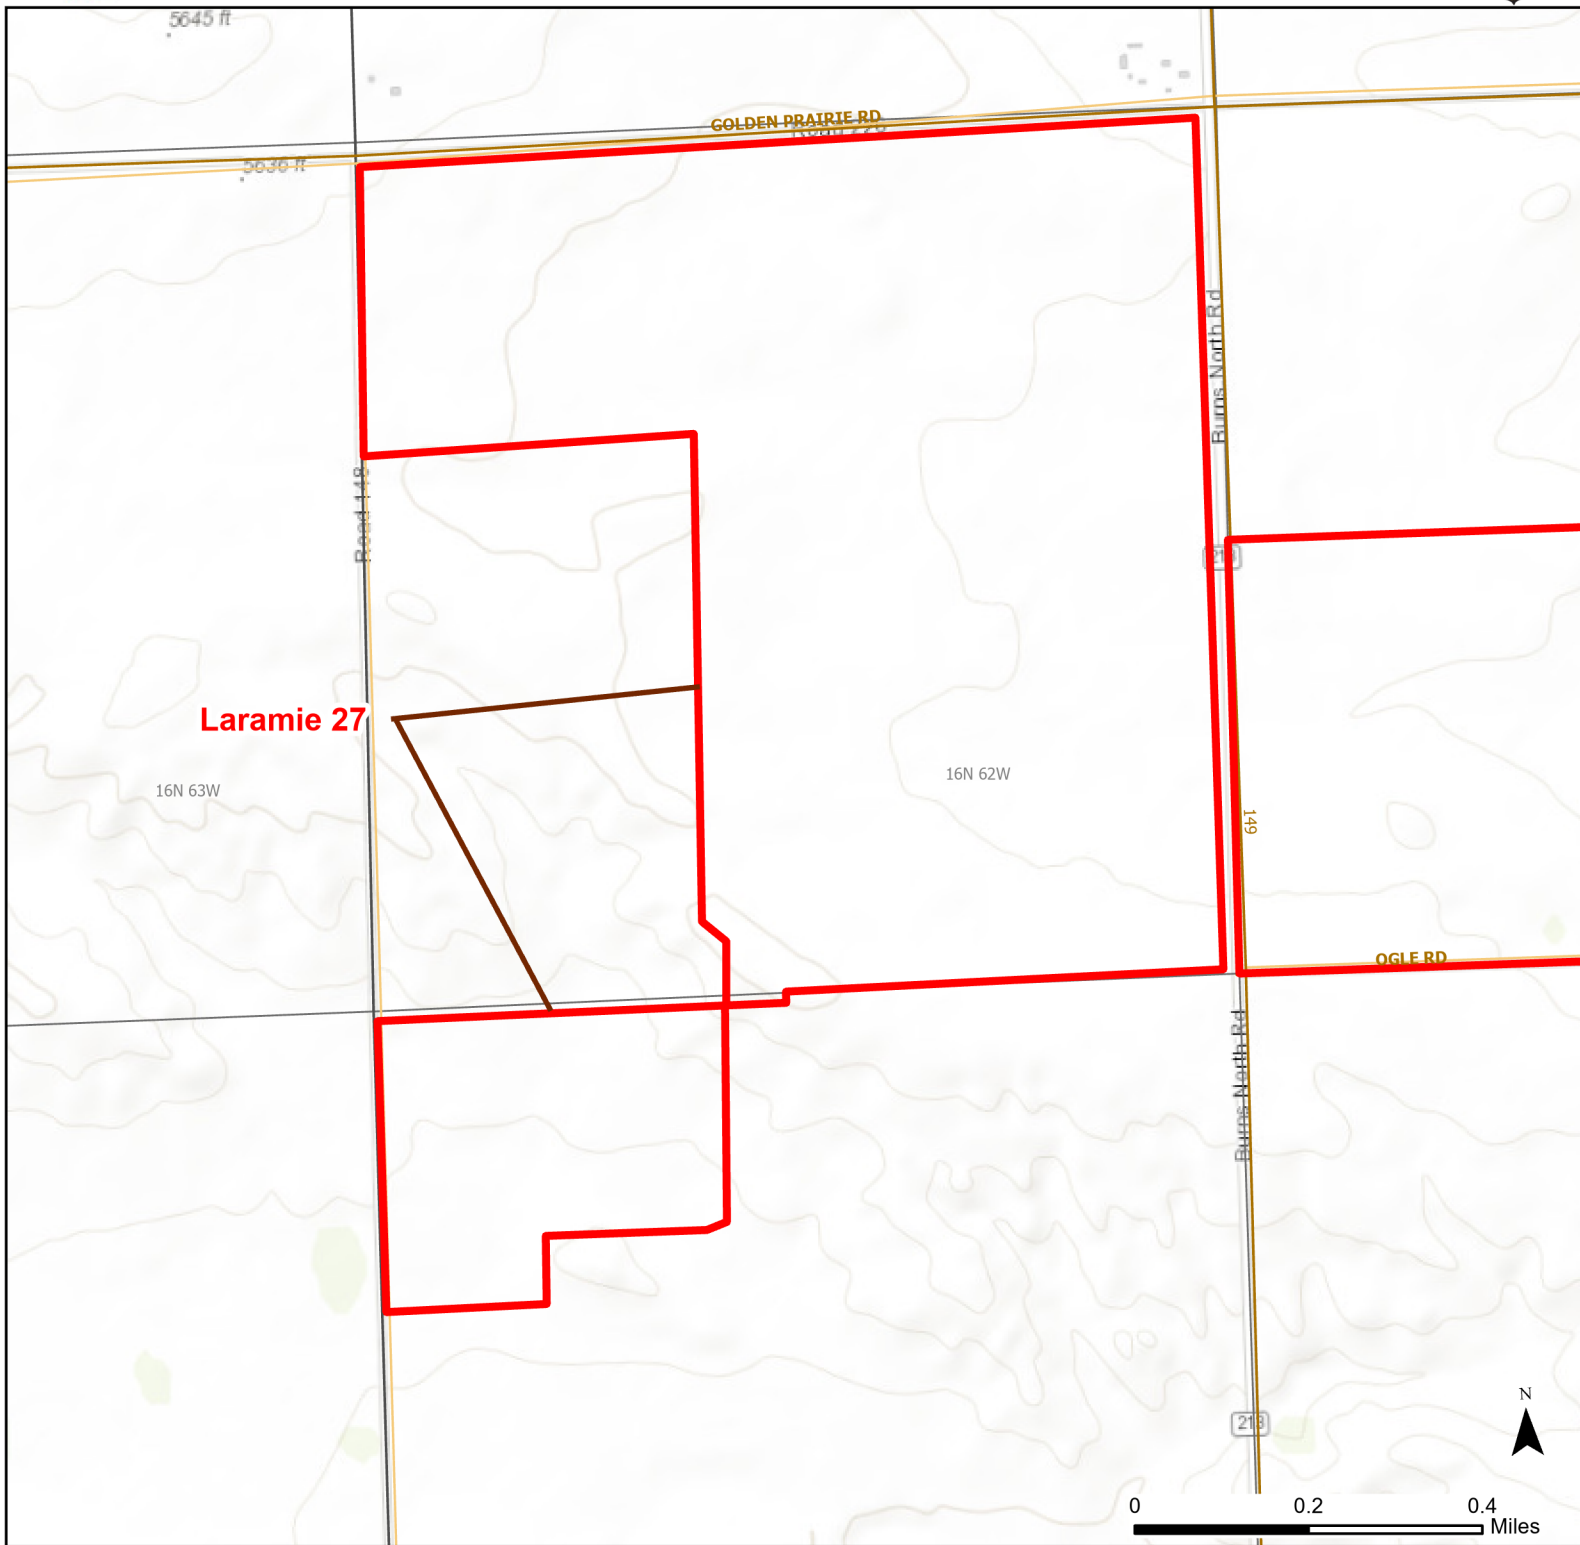

Laramie 27 Walk-in Hunting Area

Access Dates:
09/01 - 03/01
2023 Hunt Season

Parking	Closed Road	Boundary	Limited Range Weapons and Archery	State
Coupon Box	Roads	Archery Only	Other	DOD
Road Closed	County Boundaries	CLOSED		BLM
Open Road				Wyoming Game & Fish Dept.
Special Conditions Apply				Forest Service
				Private

Species allowed to hunt: Pheasant, Sharp tail Grouse, Dove, Rabbit, Antelope, Deer

Rules: Portable blinds may be used on a daily basis. Blinds must have owner's name and contact info affixed and may not be left in the field overnight.

This map is for visual use, assistance and general location only, does not represent a survey, and is not to be used for legal conveyance. Hunt Area boundaries are approximate, consult Game and Fish Hunting Regulations for descriptions and restrictions. Access to these private lands for any commercial activity must be gained by contacting the individual landowner(s) directly.