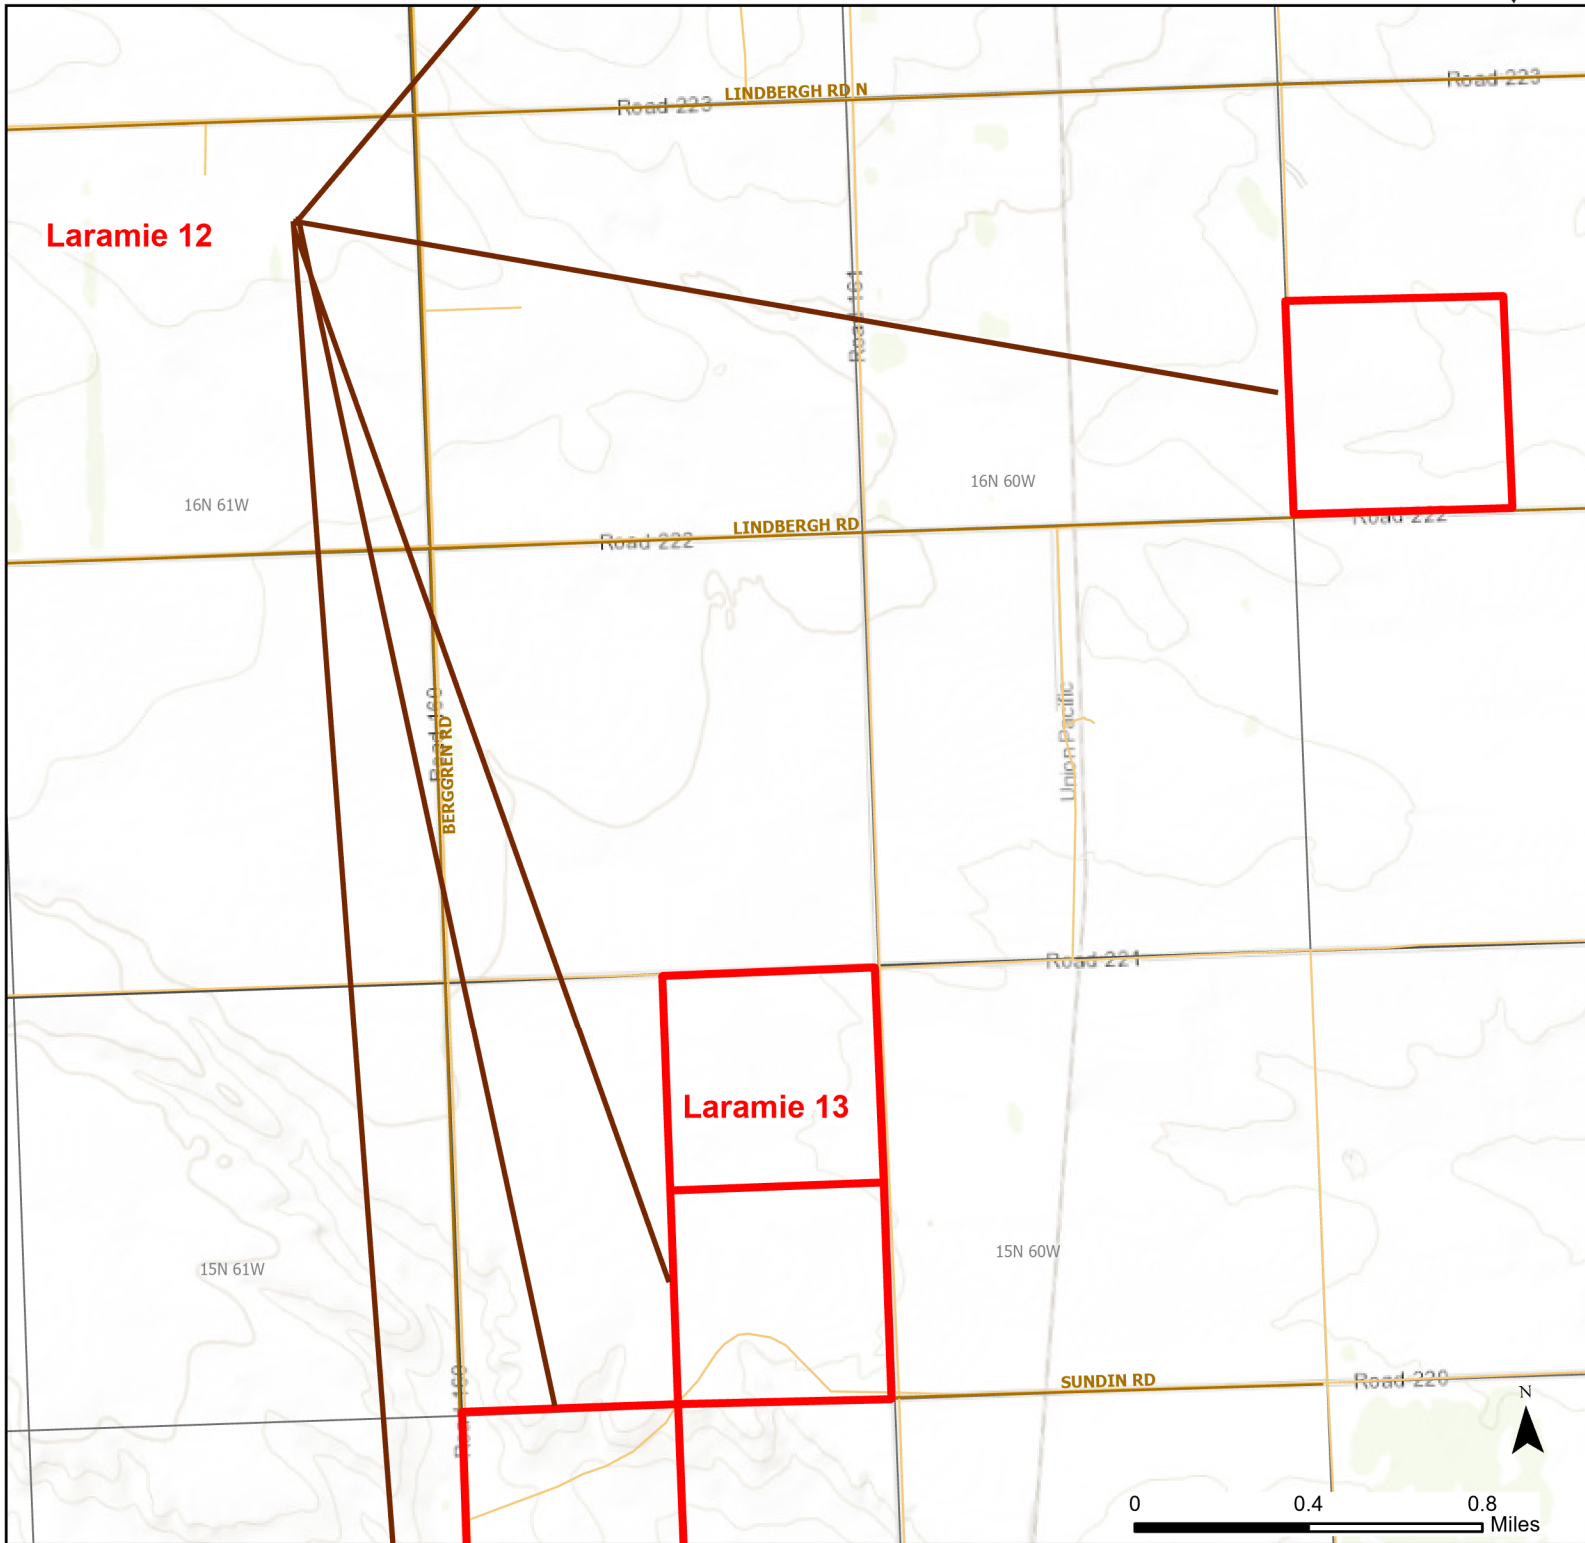

# Laramie 13 Walk-in Hunting Area

Access Dates:  
08/15 - 12/31  
2023 Hunt Season

Parking	Closed Road	Boundary	Limited Range Weapons and Archery	State
Coupon Box	Roads	Archery Only	Other	DOD
Road Closed	County Boundaries	CLOSED		BLM
Open Road				Wyoming Game & Fish Dept.
Special Conditions Apply				Forest Service
				Private

Species allowed to hunt: Pheasant, Sharp tail Grouse, Dove, Rabbit, Antelope

Rules:

This map is for visual use, assistance and general location only, does not represent a survey, and is not to be used for legal conveyance. Hunt Area boundaries are approximate, consult Game and Fish Hunting Regulations for descriptions and restrictions. Access to these private lands for any commercial activity must be gained by contacting the individual landowner(s) directly.