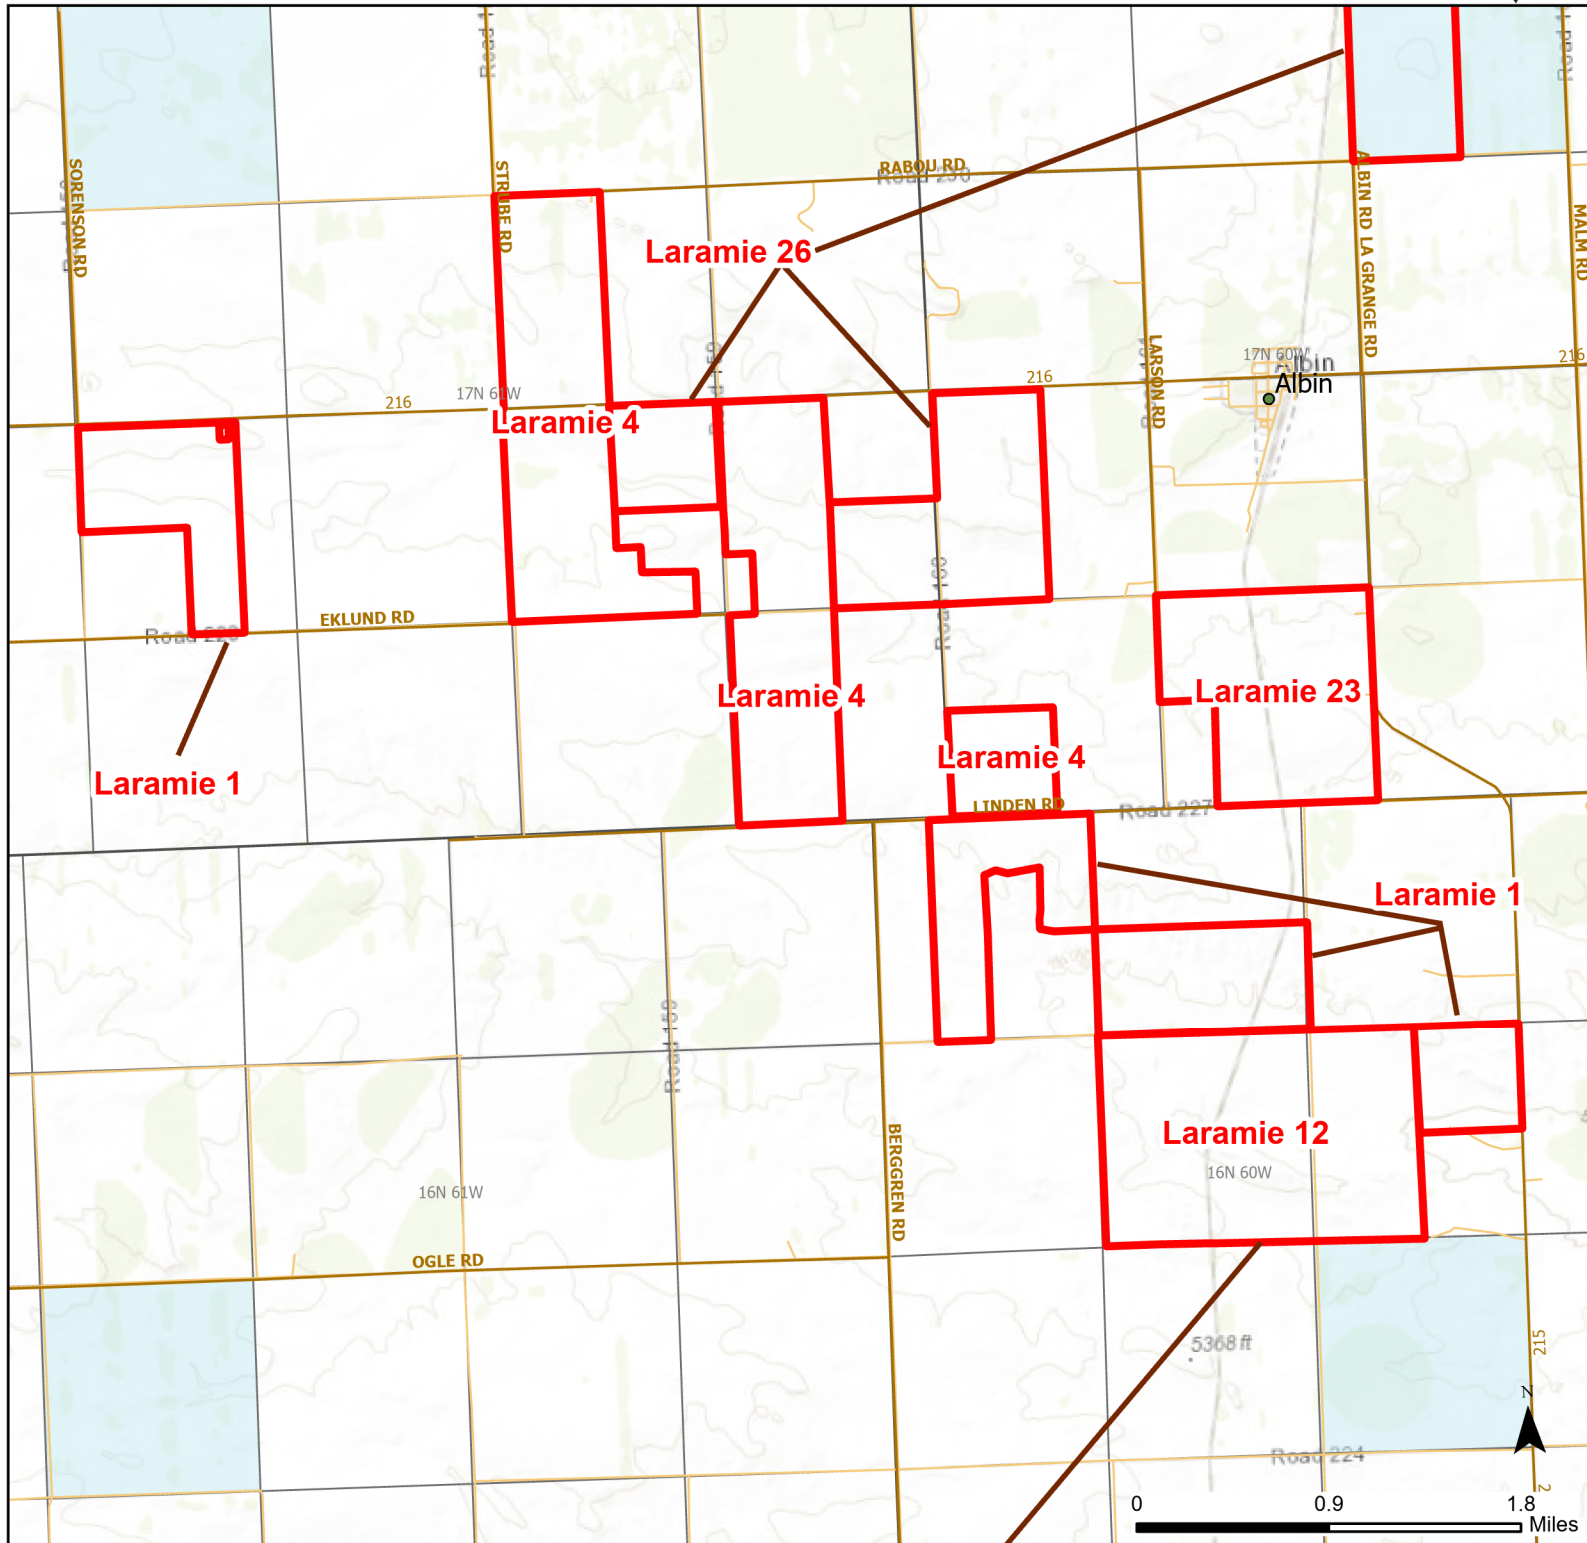

Laramie 1 Walk-in Hunting Area

Access Dates:
09/01 - 12/31
2023 Hunt Season

Parking	Closed Road	Boundary	Limited Range Weapons and Archery	State
Coupon Box	Roads	County Boundaries	Other	DOD
Road Closed	Open Road	Archery Only	CLOSED	BLM
Special Conditions Apply				Wyoming Game & Fish Dept.
				Forest Service
				Private

Species allowed to hunt: Sharp tail Grouse, Dove, Rabbit

Rules:

This map is for visual use, assistance and general location only, does not represent a survey, and is not to be used for legal conveyance. Hunt Area boundaries are approximate, consult Game and Fish Hunting Regulations for descriptions and restrictions. Access to these private lands for any commercial activity must be gained by contacting the individual landowner(s) directly.