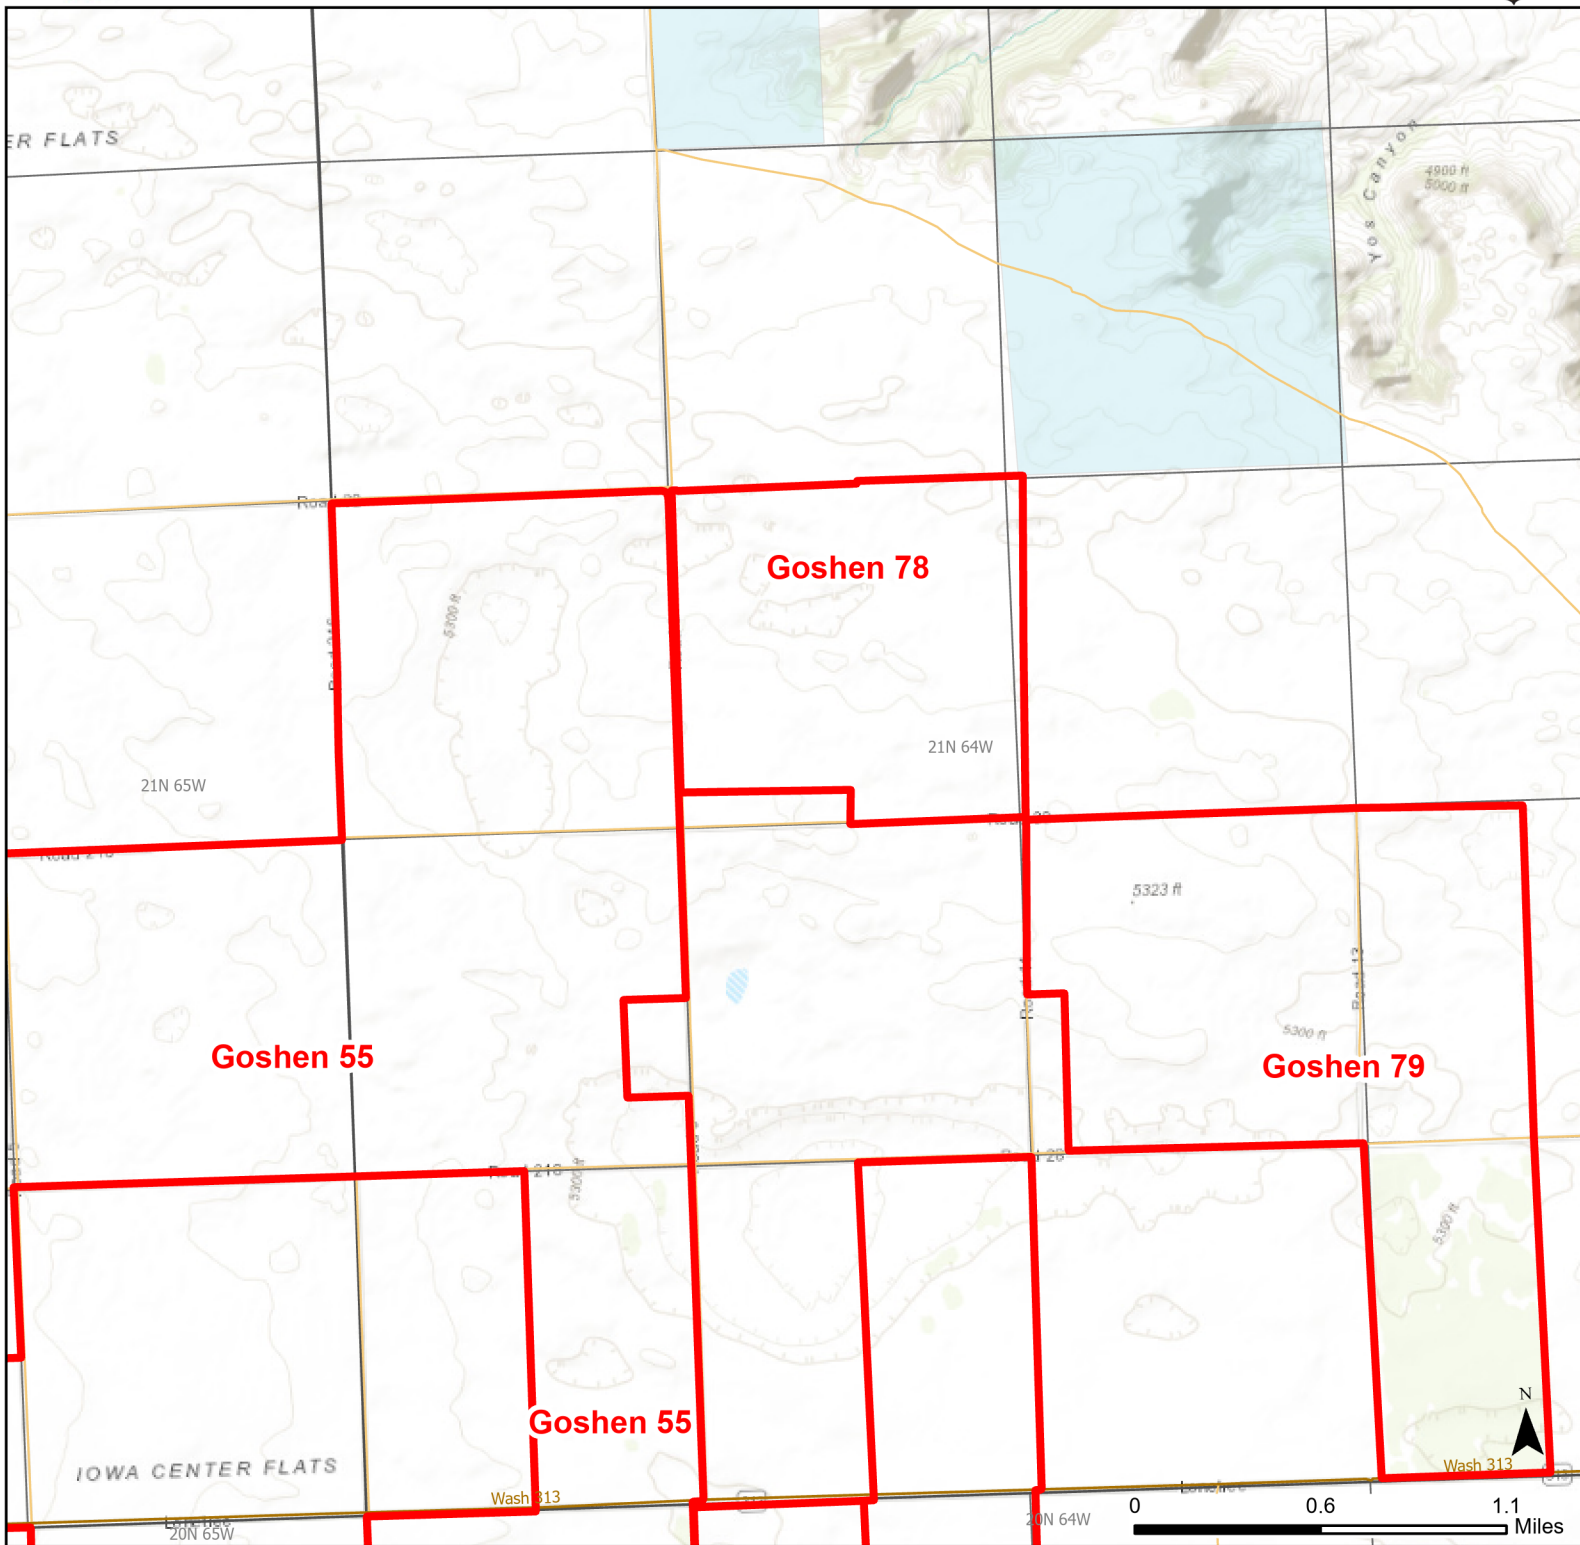

Goshen 78 Walk-in Hunting Area

Access Dates:
09/01 - 12/31
2023 Hunt Season

Parking	Closed Road	Boundary	Limited Range Weapons and Archery	State
Coupon Box	Roads	Archery Only	Other	DOD
Road Closed	County Boundaries	CLOSED		BLM
Open Road				Wyoming Game & Fish Dept.
Special Conditions Apply				Forest Service
				Private

Species allowed to hunt: Sharp tail Grouse, Doves, Partridge, Rabbit, Antelope, Deer

Rules: Portable blinds may be used on a daily basis. Blinds must have owner's name and contact info affixed and may not be left in the field overnight.

This map is for visual use, assistance and general location only, does not represent a survey, and is not to be used for legal conveyance. Hunt Area boundaries are approximate, consult Game and Fish Hunting Regulations for descriptions and restrictions. Access to these private lands for any commercial activity must be gained by contacting the individual landowner(s) directly.