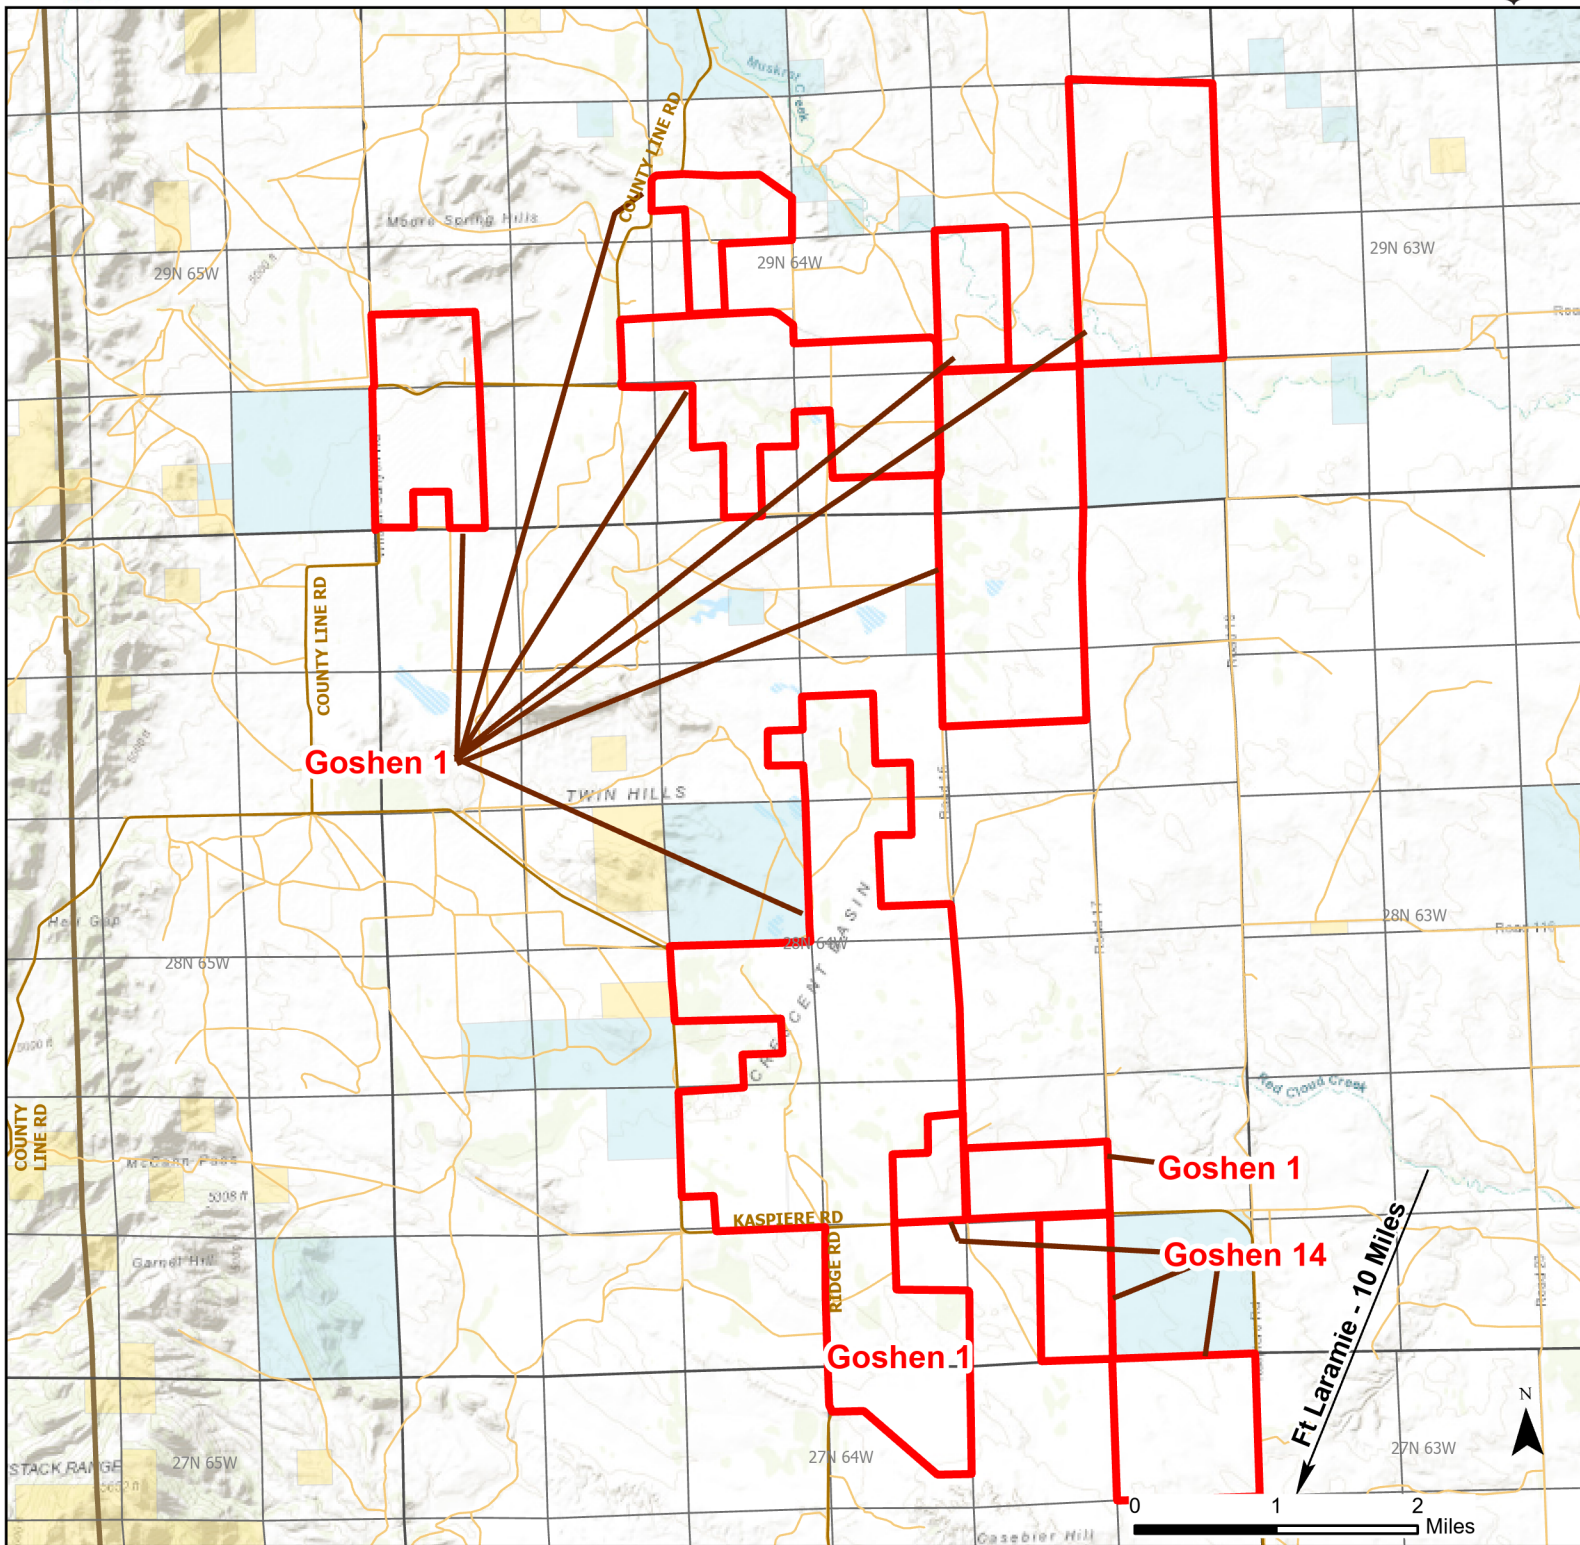

Goshen 1 Walk-in Hunting Area

Access Dates:
09/01 - 12/31
2023 Hunt Season

Parking	Closed Road	Boundary	Limited Range Weapons and Archery	State
Coupon Box	Roads	Archery Only	Other	DOD
Road Closed	County Boundaries		CLOSED	BLM
Open Road				Wyoming Game & Fish Dept.
Special Conditions Apply				Forest Service
				Private

Species allowed to hunt: Pheasant, Sharp tailed Grouse, Doves, Partridge, Rabbit, Antelope, Deer, Elk

Rules: Predator hunting allowed during daylight hours only.

This map is for visual use, assistance and general location only, does not represent a survey, and is not to be used for legal conveyance. Hunt Area boundaries are approximate, consult Game and Fish Hunting Regulations for descriptions and restrictions. Access to these private lands for any commercial activity must be gained by contacting the individual landowner(s) directly.