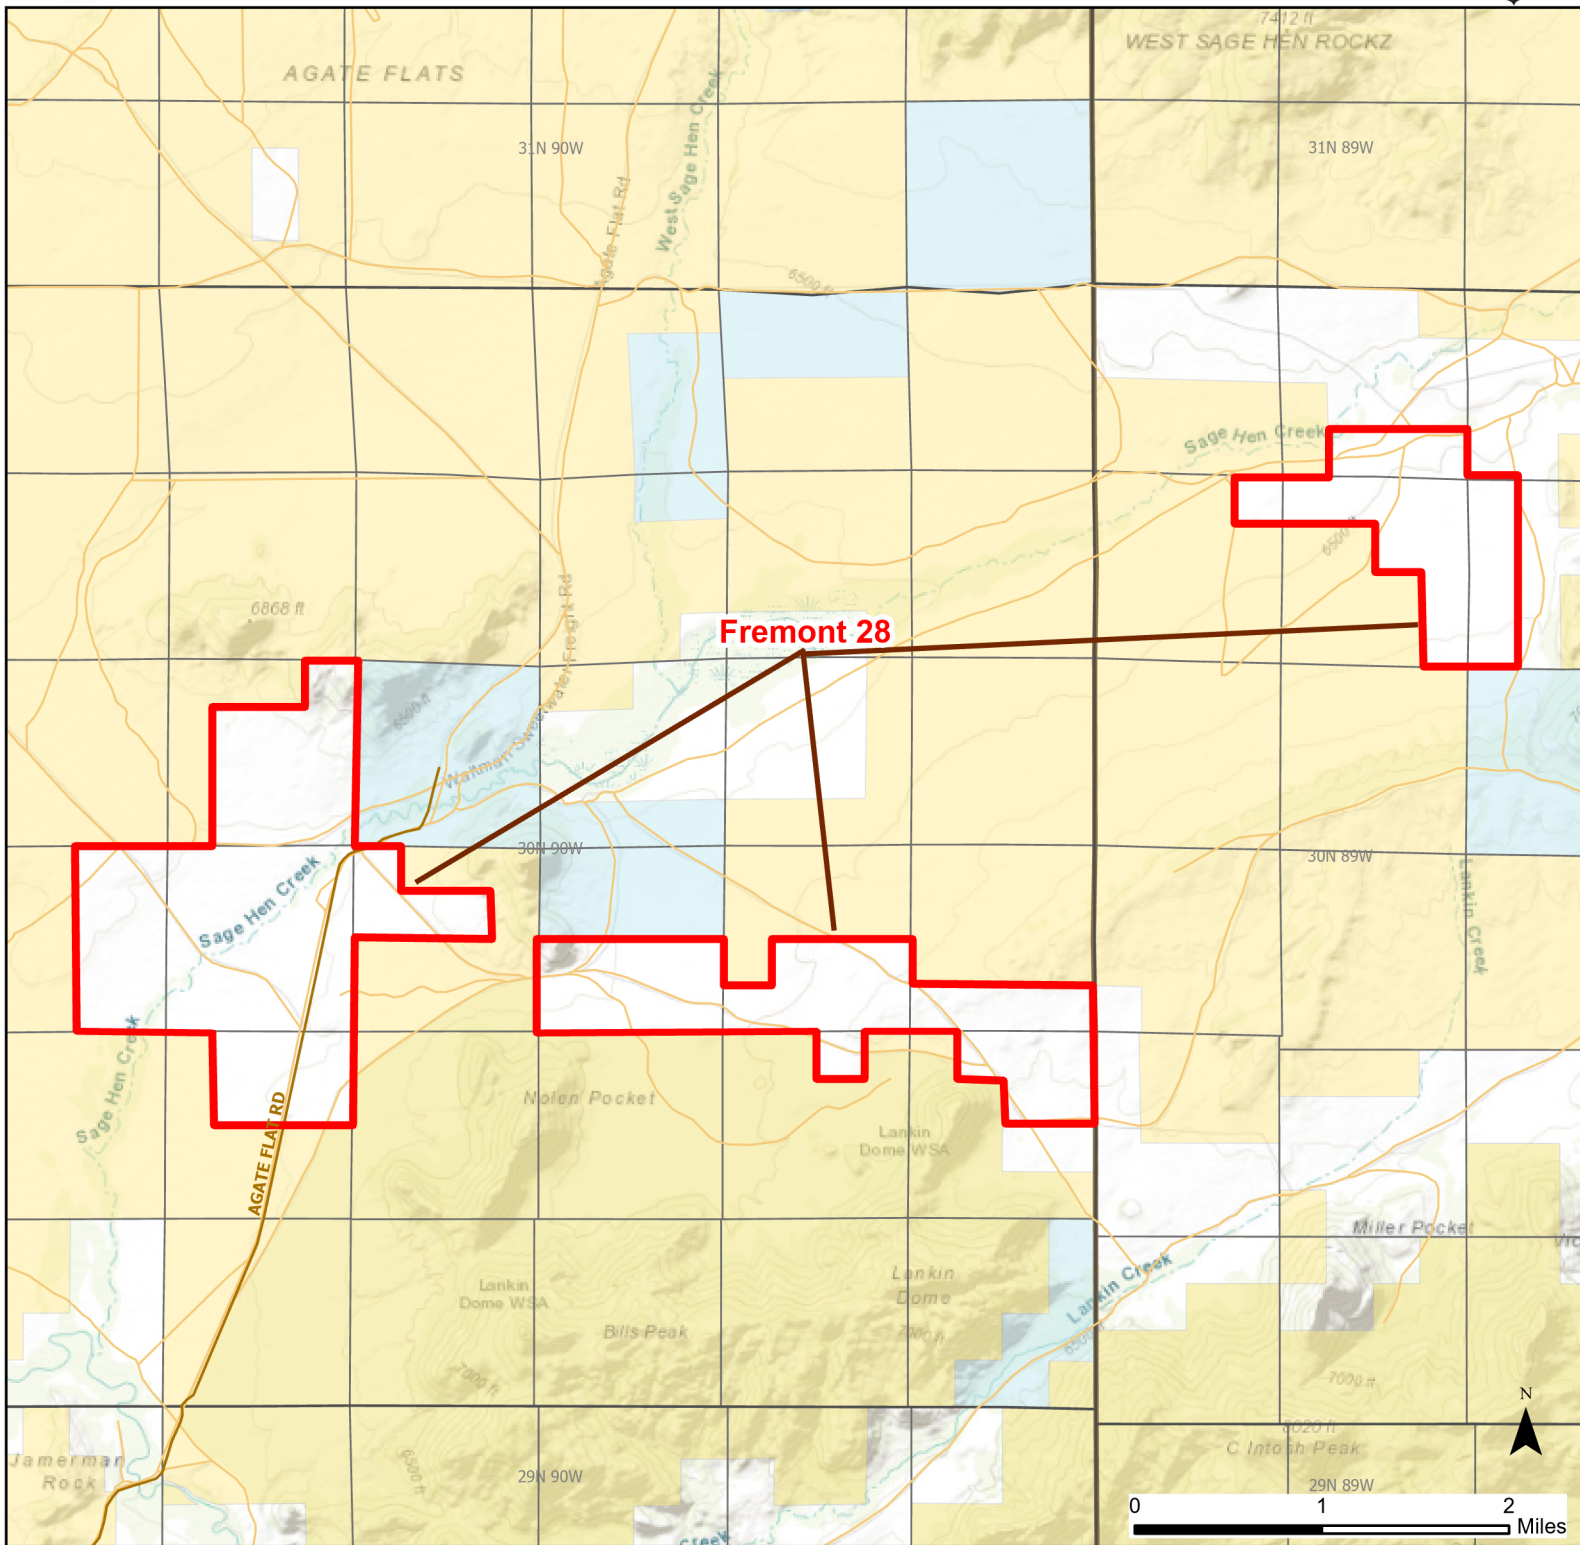

Fremont 28 Walk-in Hunting Area

Access Dates:
08/15 - 02/28
2023 Hunt Season

Parking	Closed Road	Boundary	Limited Range Weapons and Archery	State
Coupon Box	Roads	Archery Only	Other	DOD
Road Closed	County Boundaries		CLOSED	BLM
Open Road				Wyoming Game & Fish Dept.
Special Conditions Apply				Forest Service
				Private

Species allowed to hunt: Rabbit, Antelope, Deer, Elk

Rules: Motorized vehicle access allowed on established roads only. Predator hunting allowed during daylight hours only. Mountain lion hunting allowed.

This map is for visual use, assistance and general location only, does not represent a survey, and is not to be used for legal conveyance. Hunt Area boundaries are approximate, consult Game and Fish Hunting Regulations for descriptions and restrictions. Access to these private lands for any commercial activity must be gained by contacting the individual landowner(s) directly.