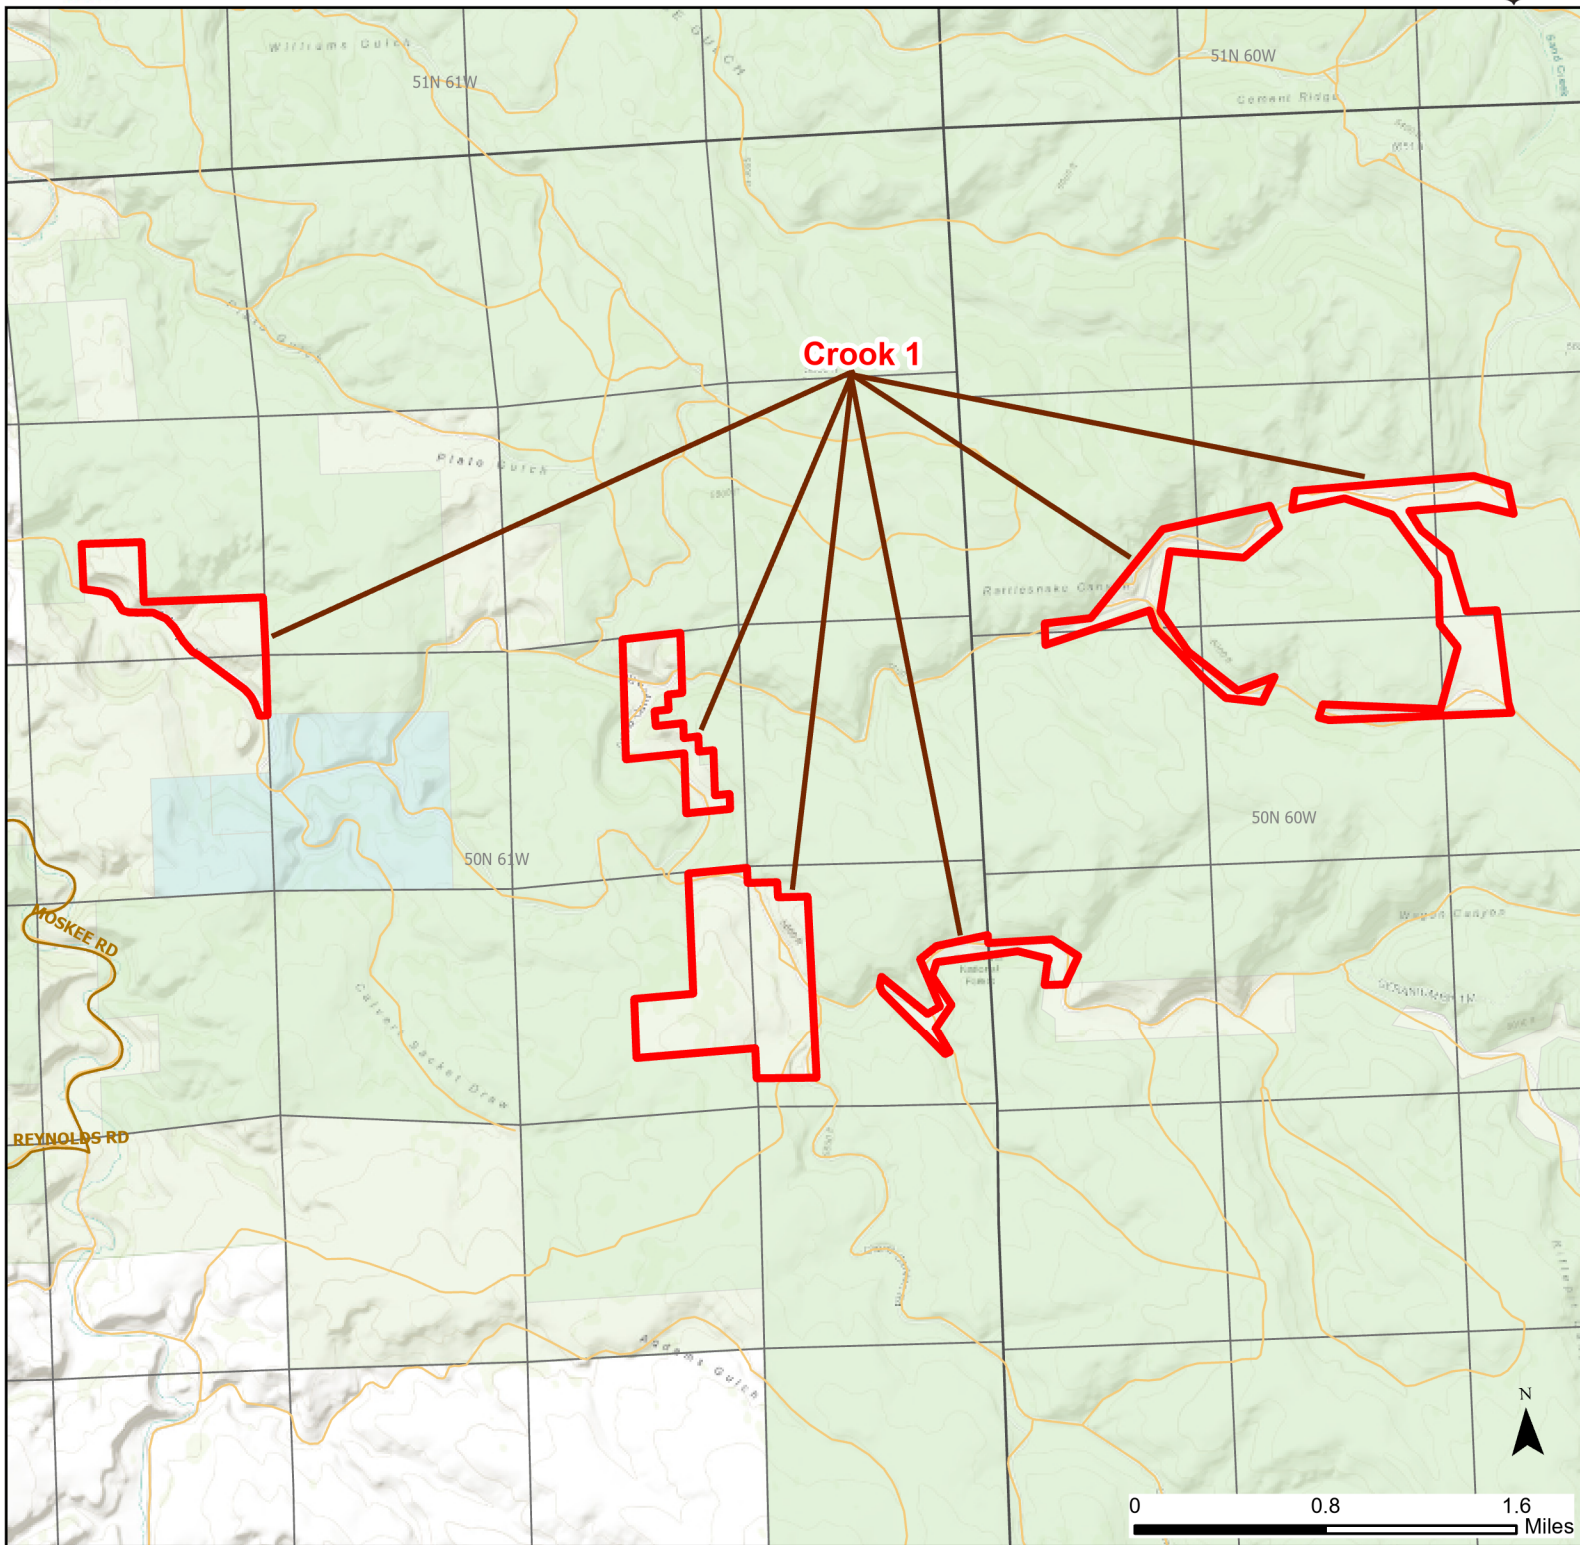

# Crook 1 Walk-in Hunting Area

Access Dates:  
09/01 - 05/31  
2023 Hunt Season

Parking	Closed Road	Boundary	Limited Range Weapons and Archery	State
Coupon Box	Roads	Archery Only	Other	DOD
Road Closed	County Boundaries		CLOSED	BLM
Open Road				Wyoming Game & Fish Dept.
Special Conditions Apply				Forest Service
				Private

Species allowed to hunt: Turkey, Rabbit, Deer, Elk

Rules: Predator hunting allowed during daylight hours only.

This map is for visual use, assistance and general location only, does not represent a survey, and is not to be used for legal conveyance. Hunt Area boundaries are approximate, consult Game and Fish Hunting Regulations for descriptions and restrictions. Access to these private lands for any commercial activity must be gained by contacting the individual landowner(s) directly.