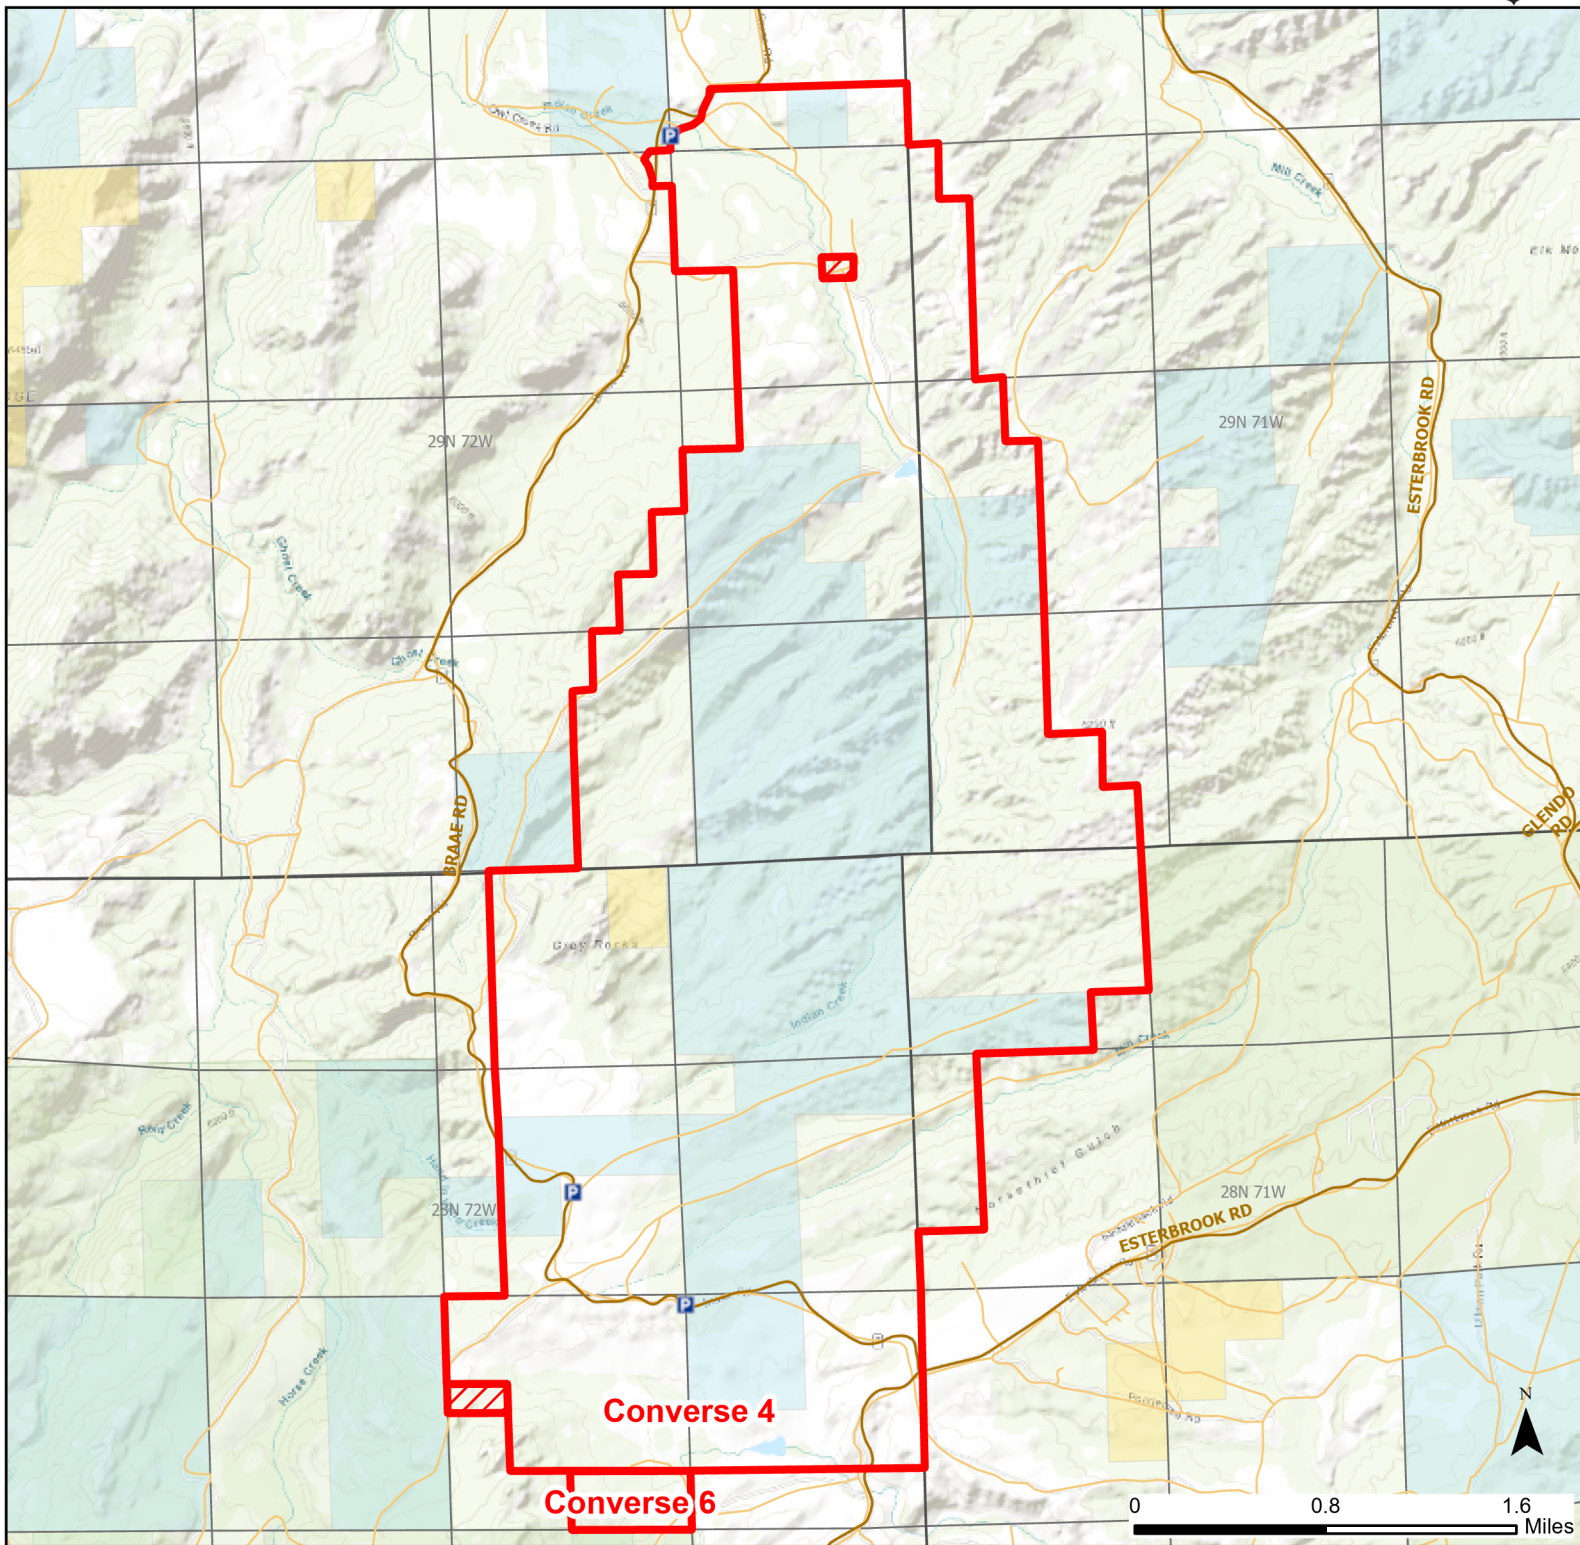

Converse 4 Walk-in Hunting Area

Access Dates:
11/21 - 01/31
2023 Hunt Season

Parking	Closed Road	Boundary	Limited Range Weapons and Archery	State
Coupon Box	Roads	Archery Only	Other	DOD
Road Closed	County Boundaries		CLOSED	BLM
Open Road				Wyoming Game & Fish Dept.
Special Conditions Apply				Forest Service
				Private

Species allowed to hunt: Elk

Rules: All vehicles must park in designated parking areas only. Vehicles may travel on established roads after 11:00 AM for game retrieval only. Firearms must be completely unloaded during game retrieval.

This map is for visual use, assistance and general location only, does not represent a survey, and is not to be used for legal conveyance. Hunt Area boundaries are approximate, consult Game and Fish Hunting Regulations for descriptions and restrictions. Access to these private lands for any commercial activity must be gained by contacting the individual landowner(s) directly.