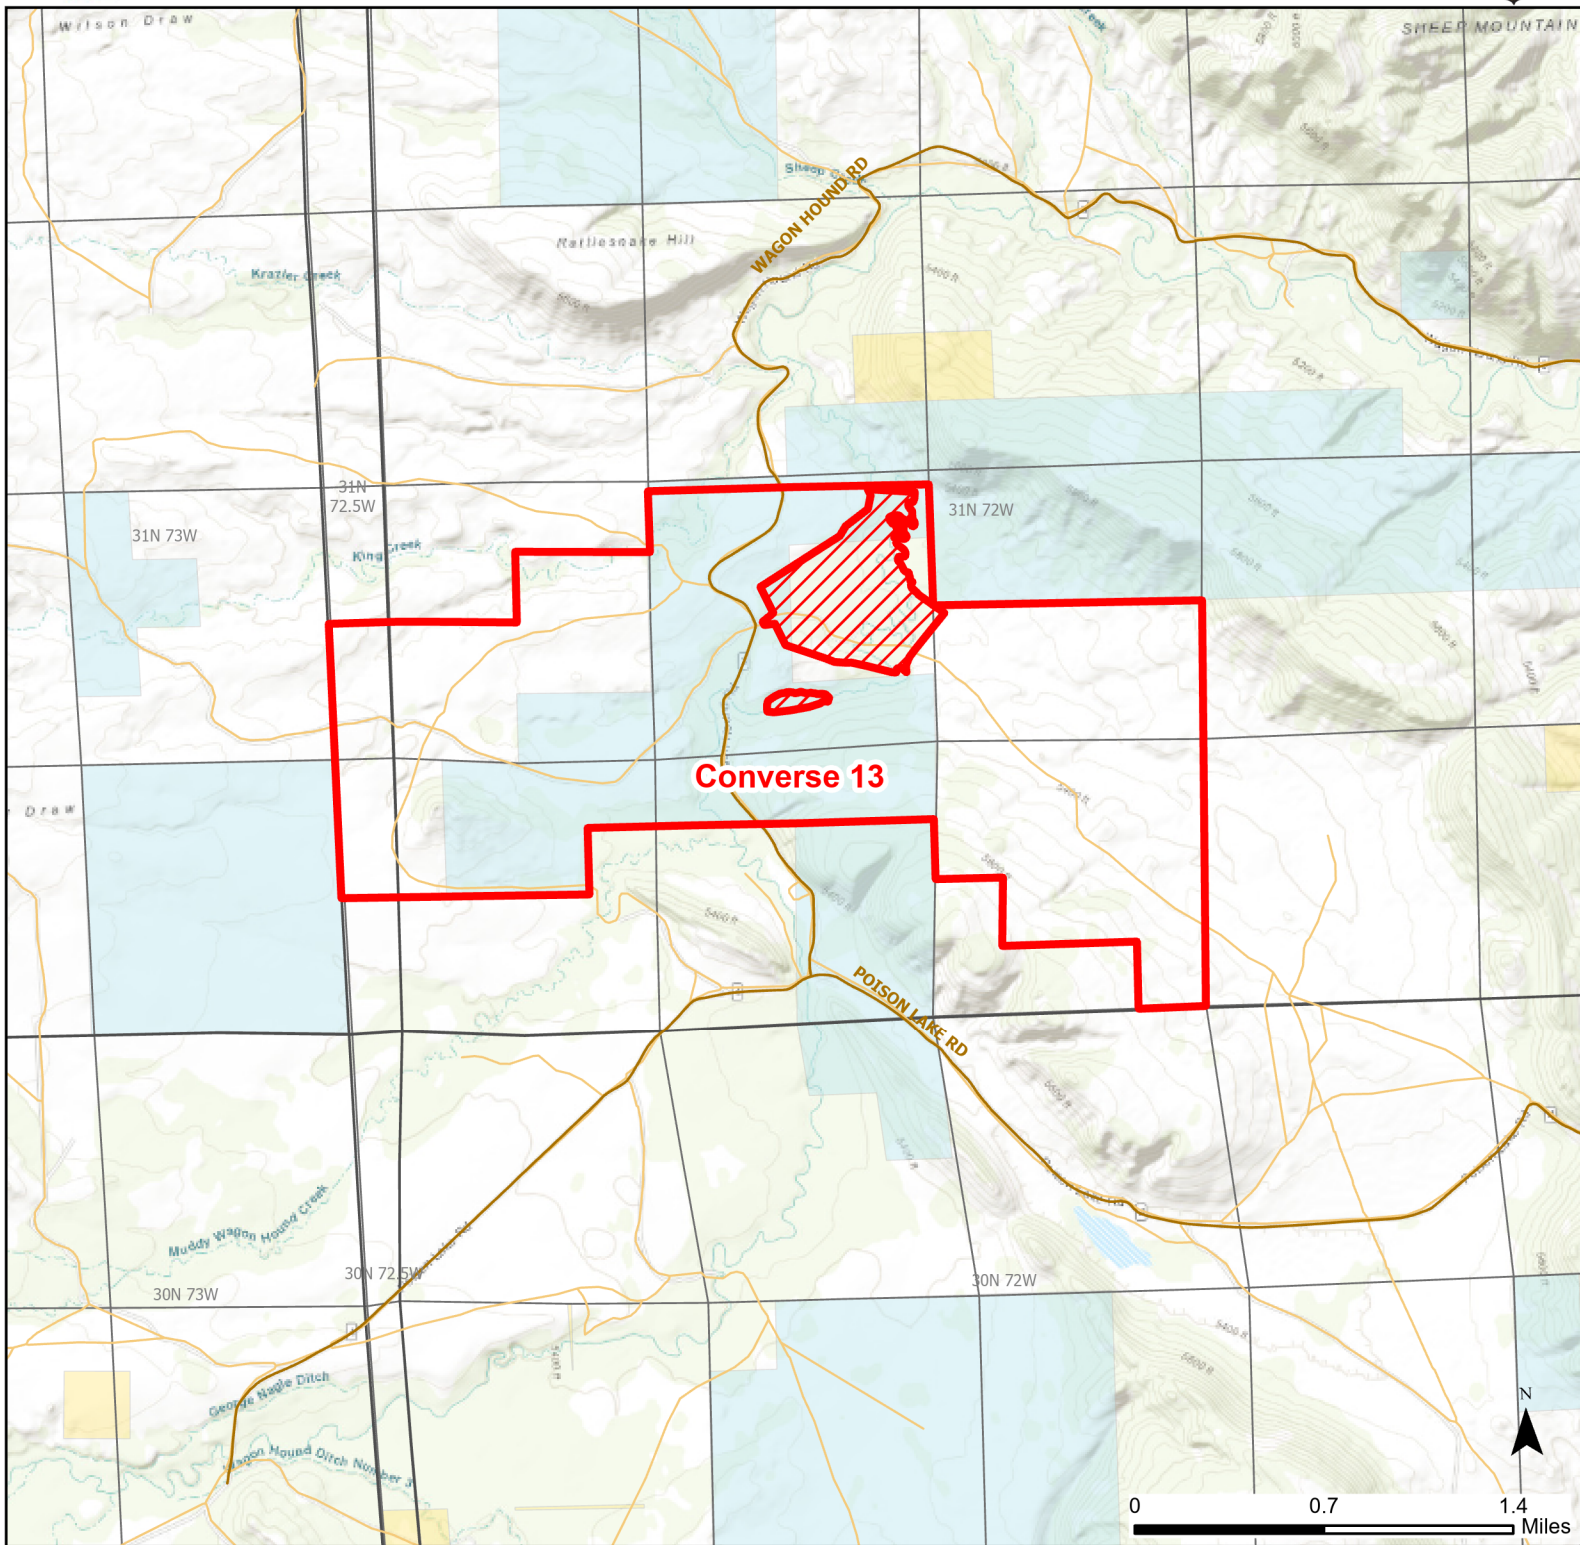

Converse 13 Walk-in Hunting Area

Access Dates:
08/15 - 01/31
2023 Hunt Season

Parking	Closed Road	Boundary	Limited Range Weapons and Archery	State
Coupon Box	Roads	Archery Only	Other	DOD
Road Closed	County Boundaries		CLOSED	BLM
Open Road				Wyoming Game & Fish Dept.
Special Conditions Apply				Forest Service
				Private

Species allowed to hunt: Antelope, Elk

Rules: No motorized travel, foot traffic only. No deer hunting on deeded land. Deeded land closed 10/15 - 10/31.

This map is for visual use, assistance and general location only, does not represent a survey, and is not to be used for legal conveyance. Hunt Area boundaries are approximate, consult Game and Fish Hunting Regulations for descriptions and restrictions. Access to these private lands for any commercial activity must be gained by contacting the individual landowner(s) directly.