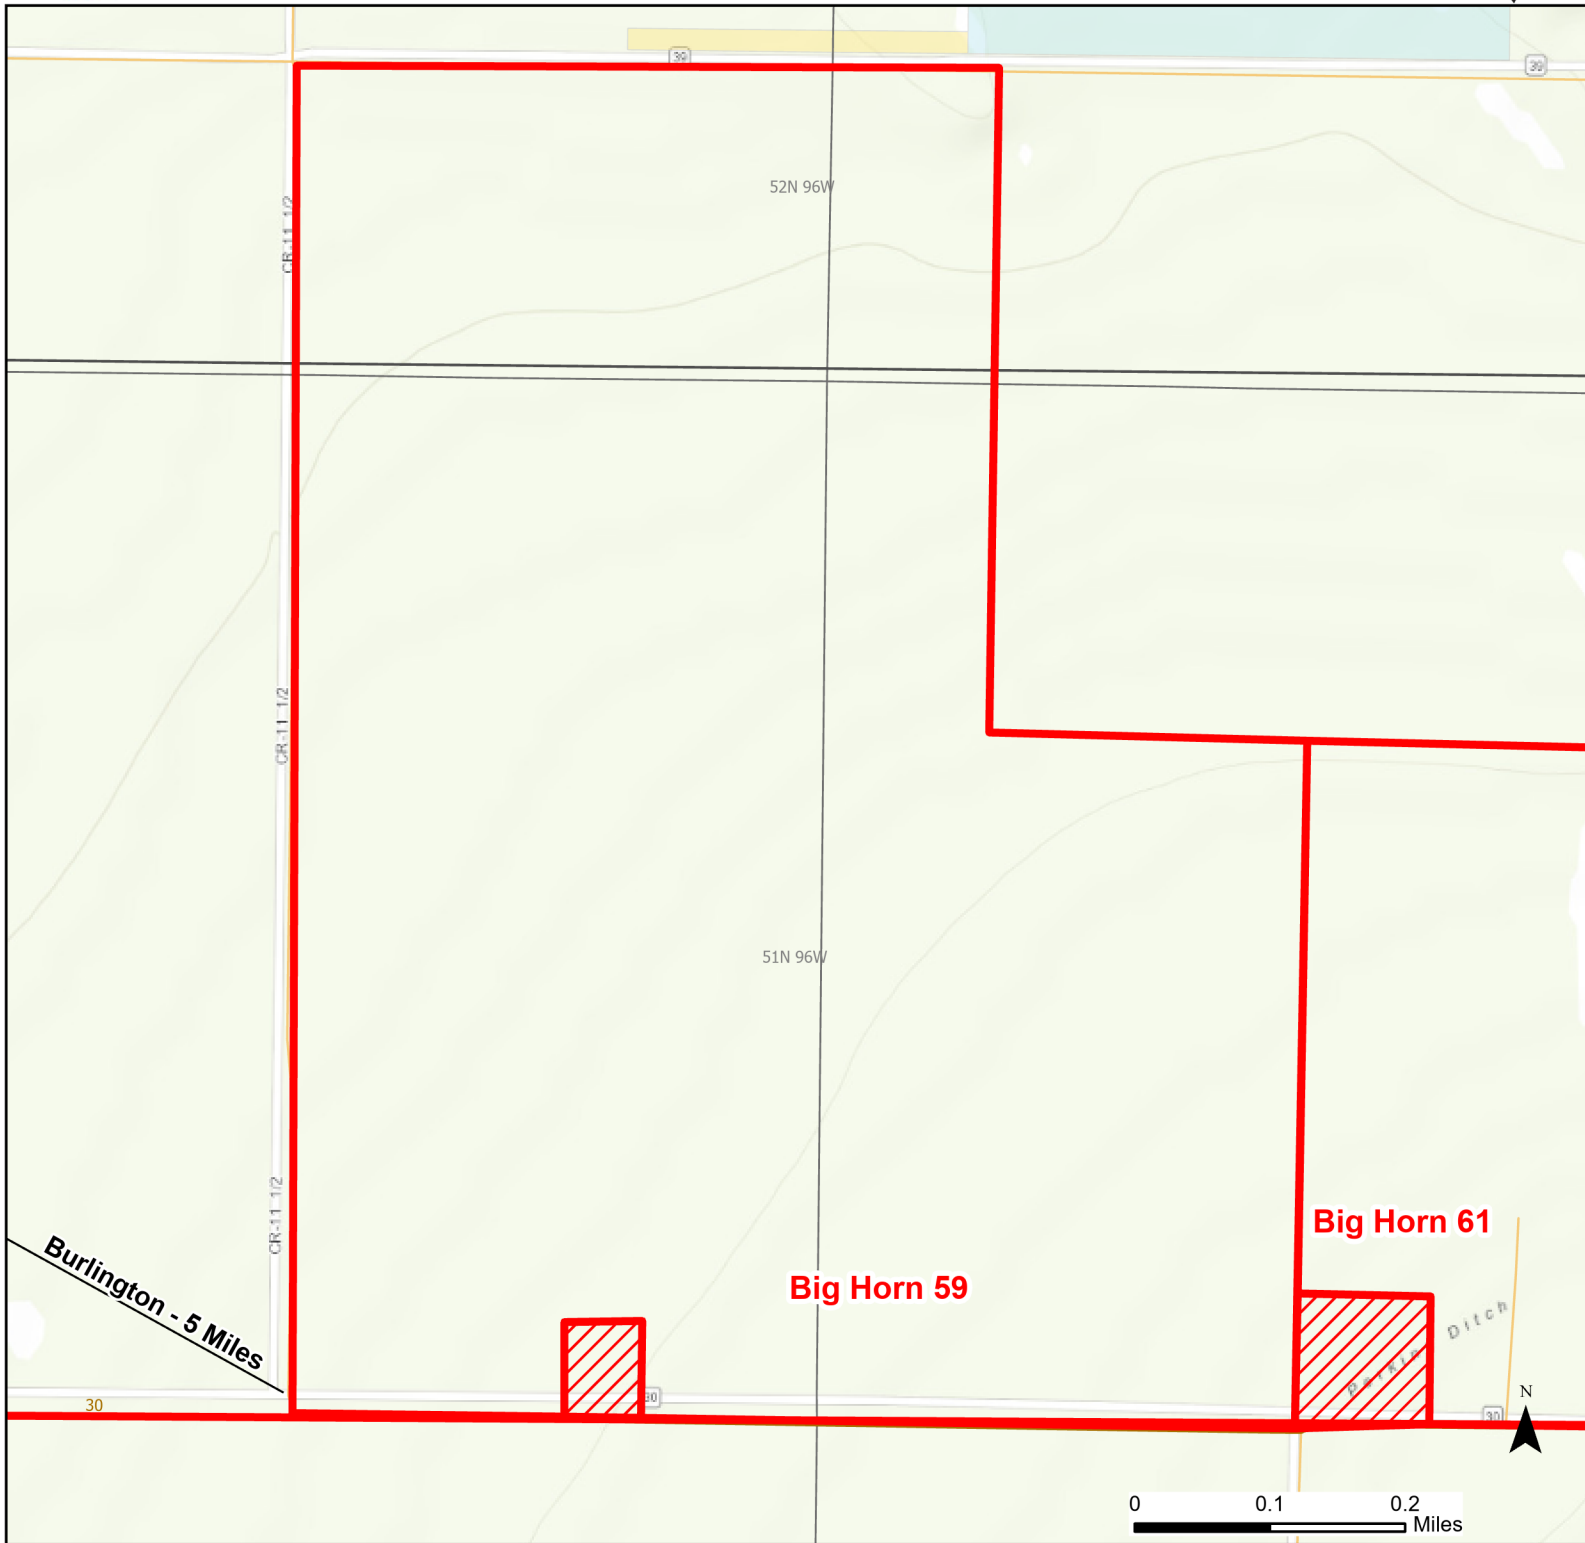

Big Horn 59 Walk-in Hunting Area

Access Dates:
09/01 - 02/28
2023 Hunt Season

Parking	Closed Road	Boundary	Limited Range Weapons and Archery	State
Coupon Box	Roads	Archery Only	Other	DOD
Road Closed	County Boundaries	CLOSED		BLM
Open Road				Wyoming Game & Fish Dept.
Special Conditions Apply				Forest Service
				Private

Species allowed to hunt: Waterfowl, Sandhill Crane, Doves, Rabbit, Deer, Elk

Rules: Portable blinds may be used on a daily basis. Blinds must have owner's name and contact info affixed and may not be left in the field overnight. Crow hunting allowed during open season.

This map is for visual use, assistance and general location only, does not represent a survey, and is not to be used for legal conveyance. Hunt Area boundaries are approximate, consult Game and Fish Hunting Regulations for descriptions and restrictions. Access to these private lands for any commercial activity must be gained by contacting the individual landowner(s) directly.