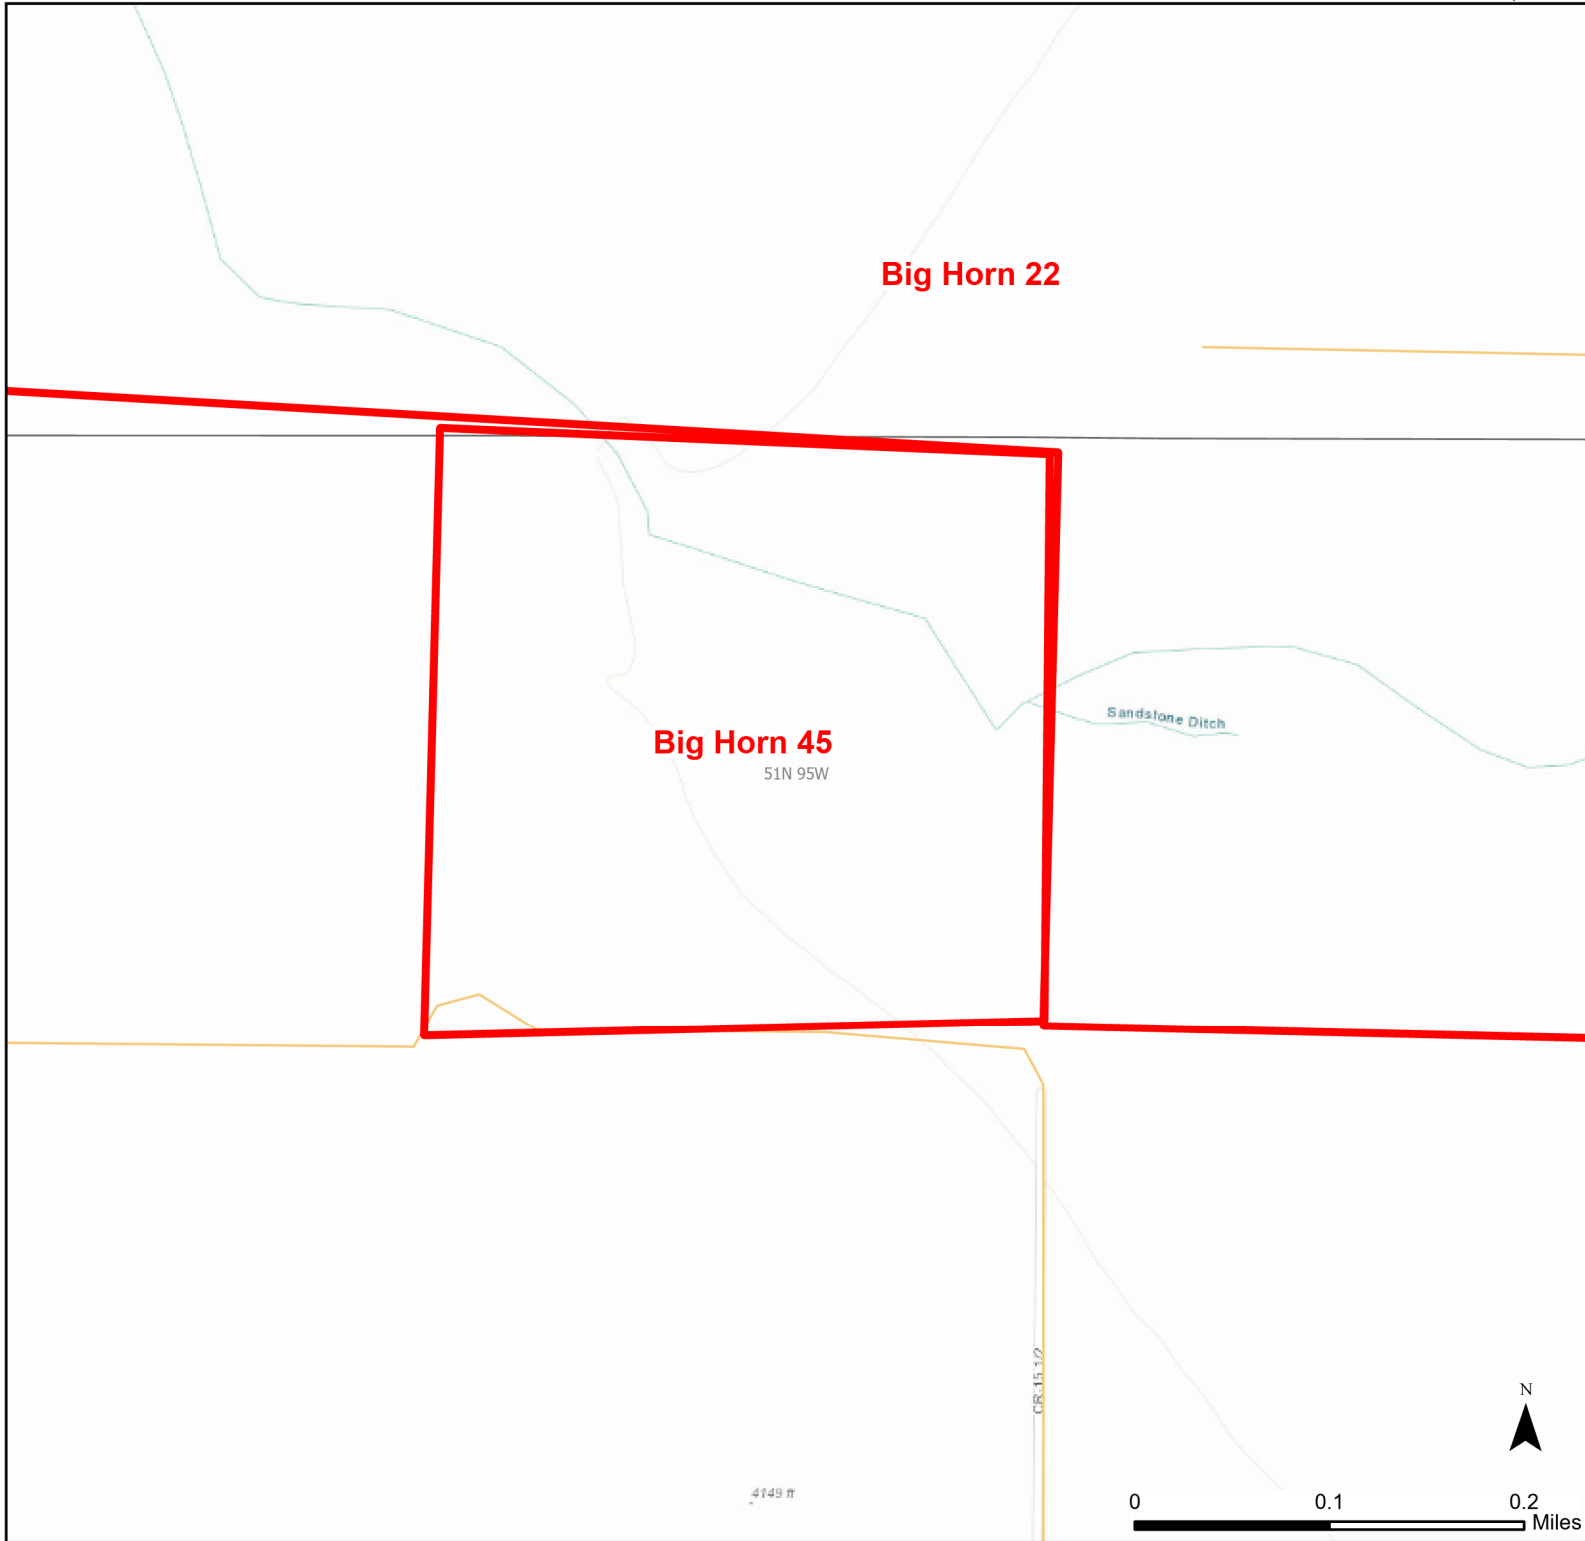

Big Horn 45 Walk-in Hunting Area

Access Dates:
08/15 - 11/30
2023 Hunt Season

Parking	Closed Road	Boundary	Limited Range Weapons and Archery	State
Coupon Box	Roads	Archery Only	Other	DOD
Road Closed	County Boundaries	CLOSED		BLM
Open Road				Wyoming Game & Fish Dept.
Special Conditions Apply				Forest Service
				Private

Species allowed to hunt: Antelope, Deer

Rules: