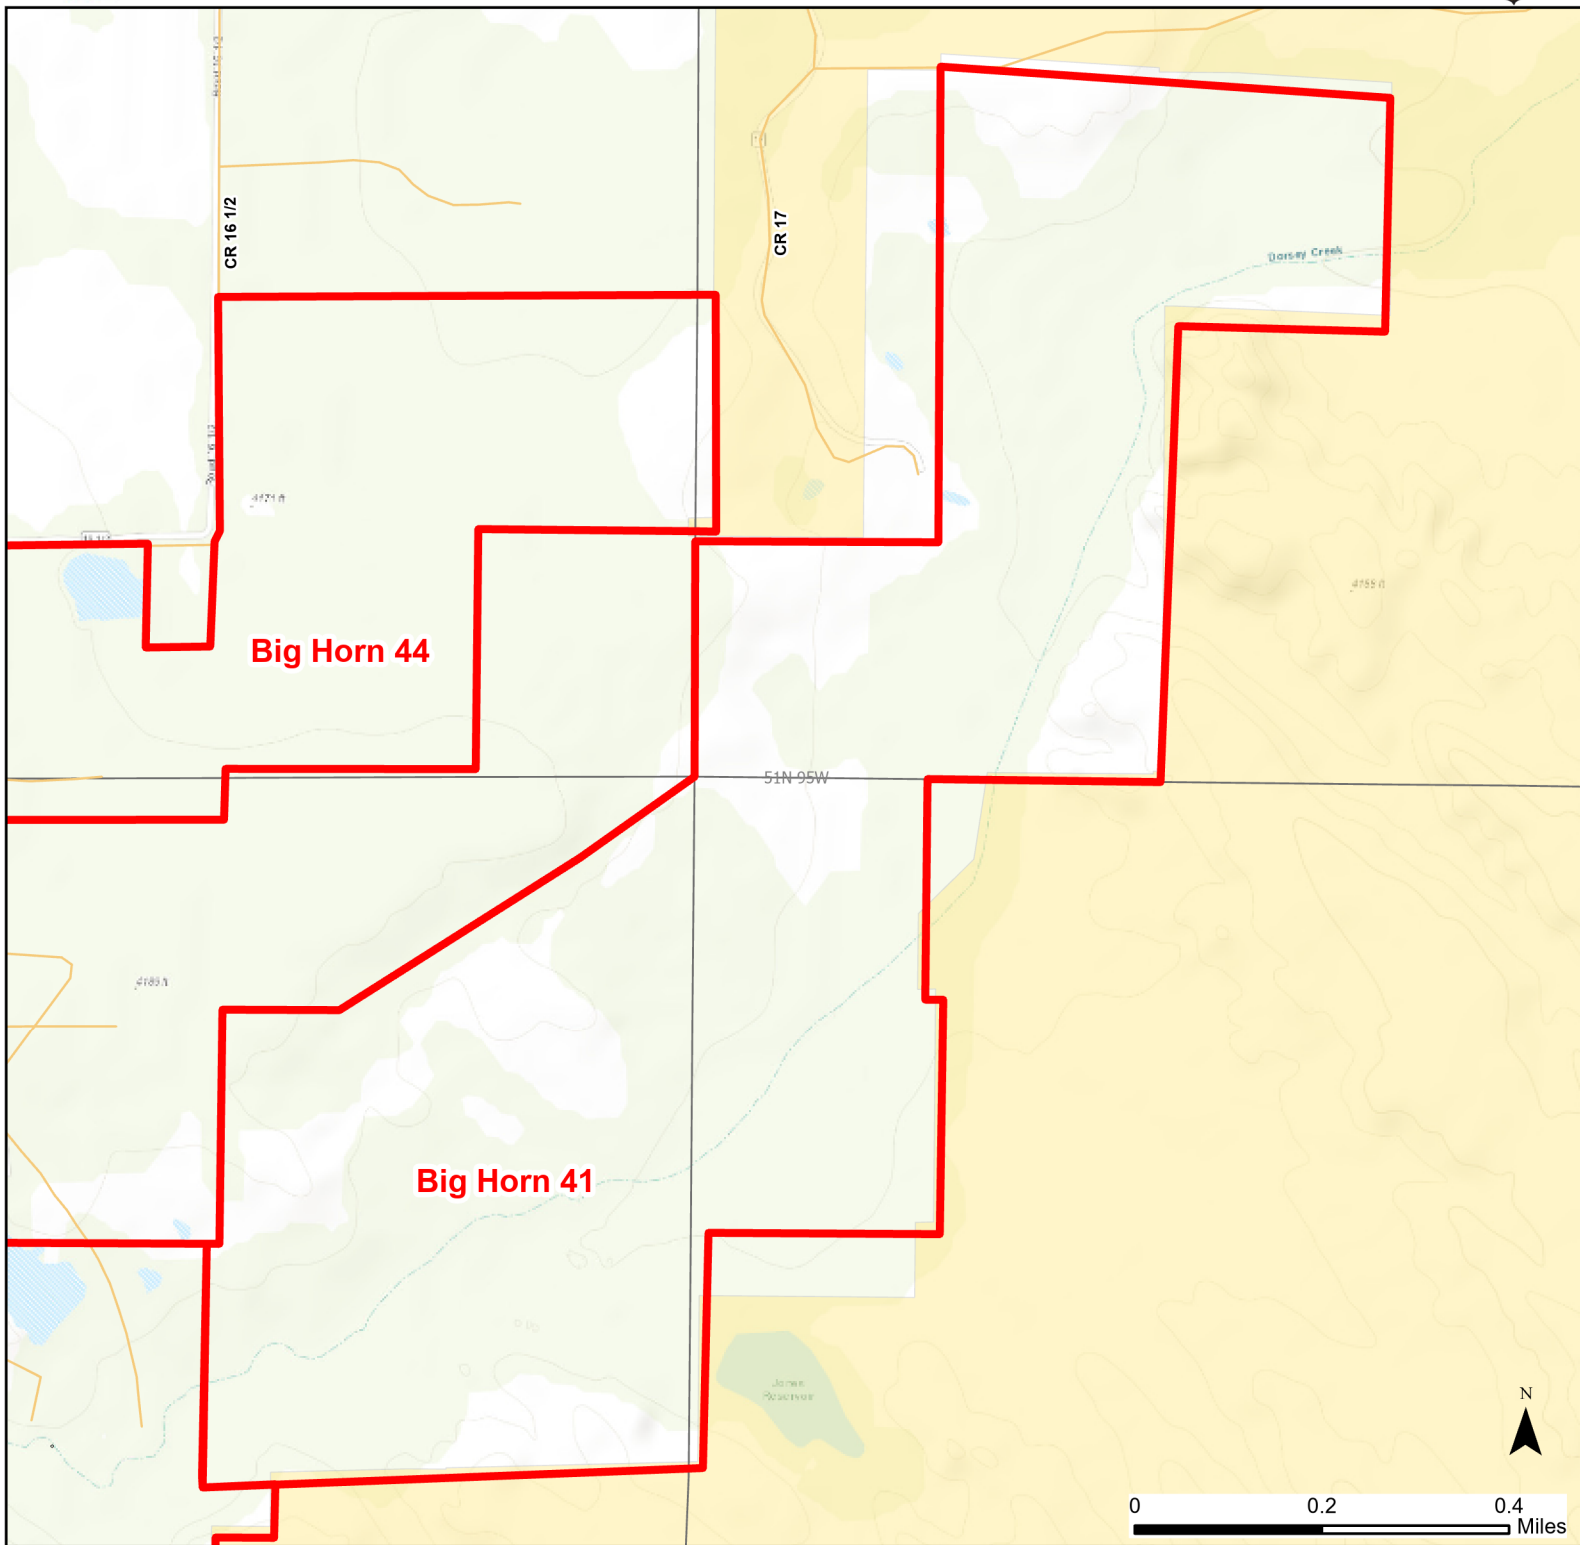

# Big Horn 41 Walk-in Hunting Area

Access Dates:  
08/15 - 05/31  
2023 Hunt Season

Parking	Closed Road	Boundary	Limited Range Weapons and Archery	State
Coupon Box	Roads	County Boundaries	Archery Only	DOD
Road Closed	Open Road	Other	CLOSED	BLM
Special Conditions Apply				Wyoming Game & Fish Dept.
				Forest Service
				Private

Species allowed to hunt: Antelope, Deer

Rules: Portable blinds may be used on a daily basis. Blinds must have owner's name and contact info affixed and may not be left in the field overnight. Motorized vehicle access limited to designated roads only. Designated roads are marked with a white arrow.

This map is for visual use, assistance and general location only, does not represent a survey, and is not to be used for legal conveyance. Hunt Area boundaries are approximate, consult Game and Fish Hunting Regulations for descriptions and restrictions. Access to these private lands for any commercial activity must be gained by contacting the individual landowner(s) directly.