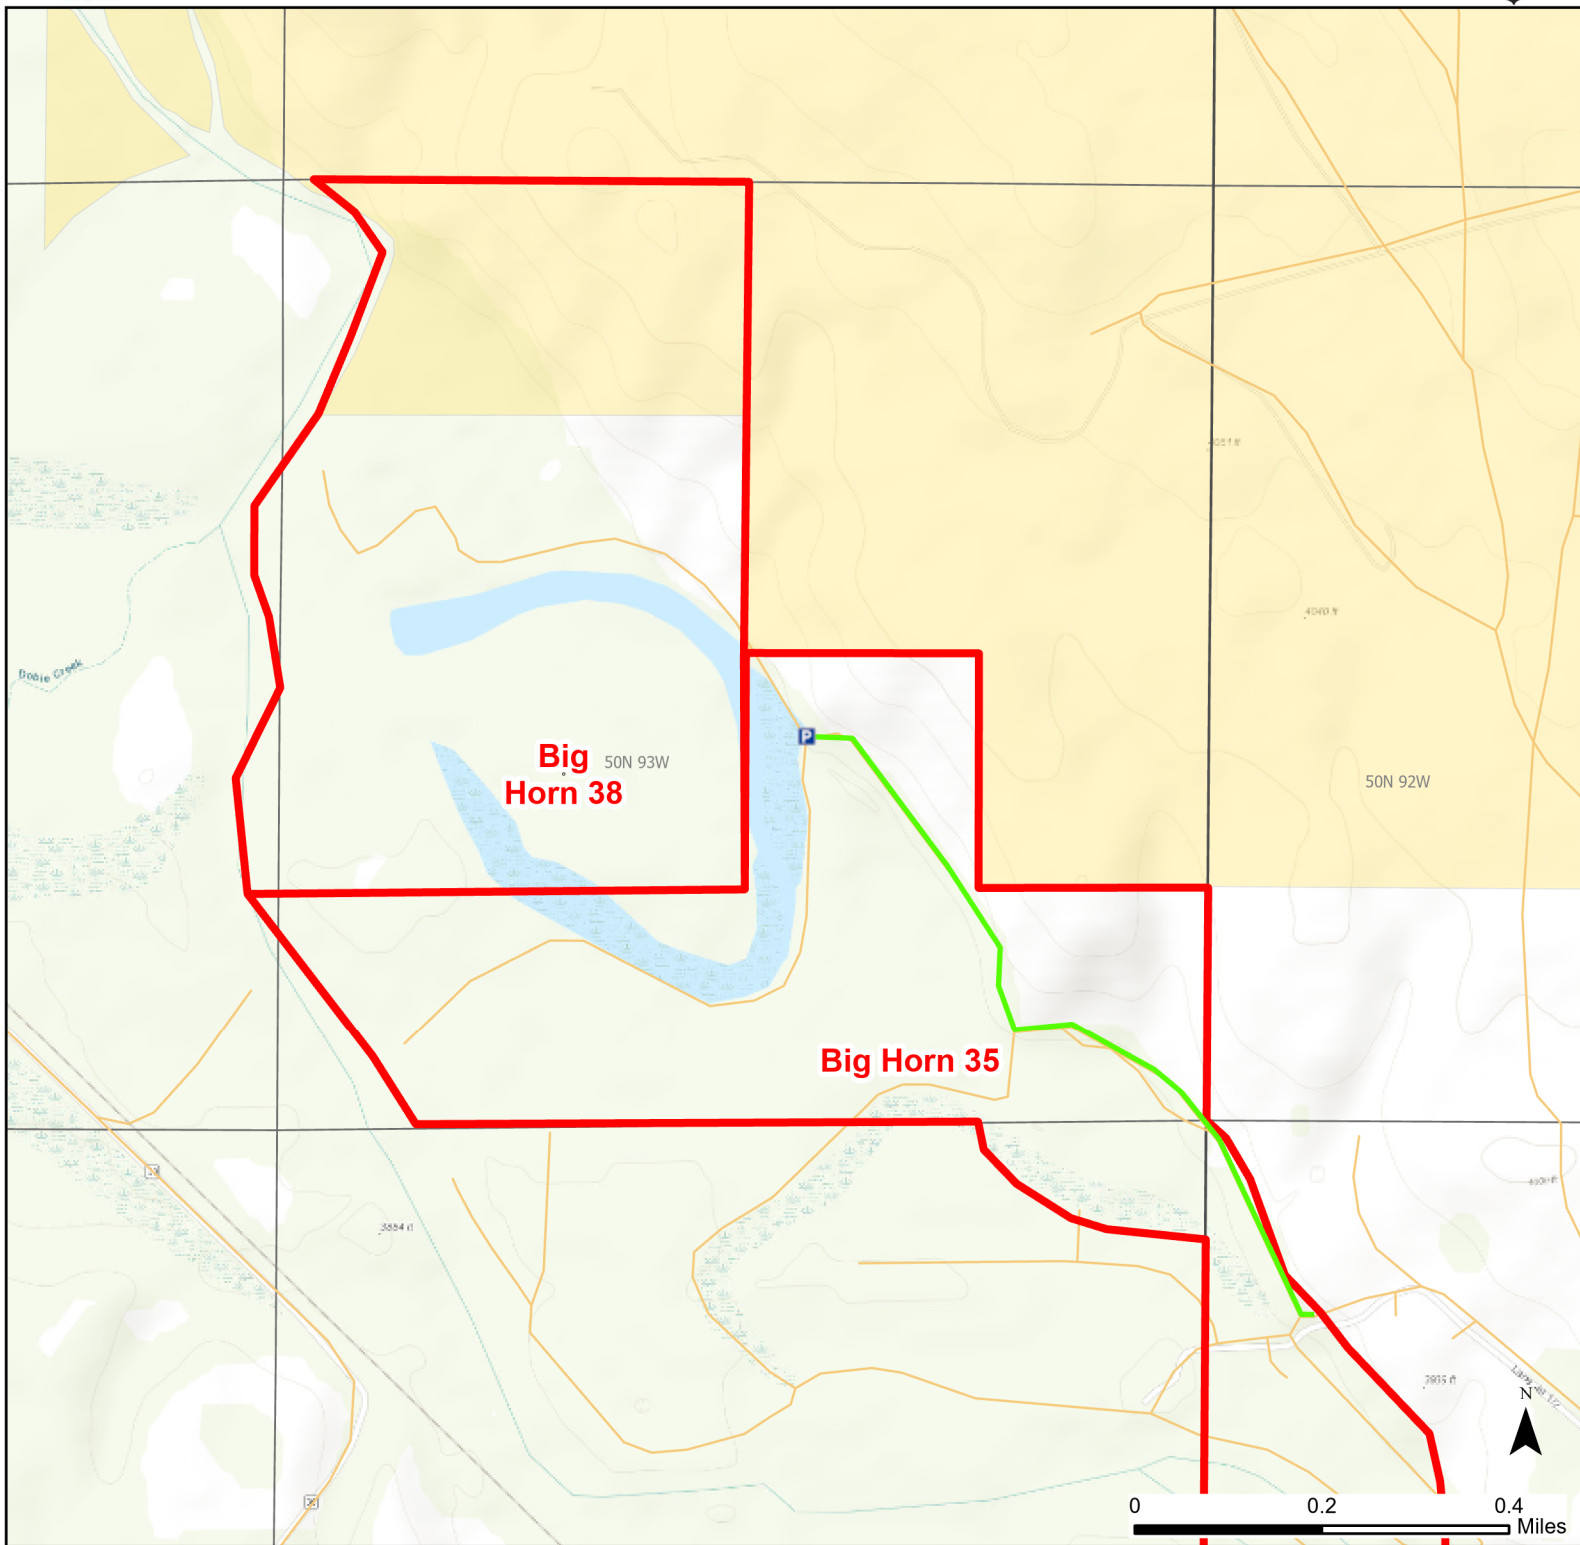

Big Horn 38 Walk-in Hunting Area

Access Dates:
08/15 - 02/28
2023 Hunt Season

Parking	Closed Road	Boundary	Limited Range Weapons and Archery	State
Coupon Box	Roads	Archery Only	Other	DOD
Road Closed	County Boundaries			BLM
Open Road				Wyoming Game & Fish Dept.
Special Conditions Apply				Forest Service
				Private

Species allowed to hunt: Waterfowl, Pheasant, Sandhill Crane, Doves, Partridge, Rabbit, Antelope, Deer

Rules: Portable blinds may be used on a daily basis. Blinds must have owner's name and contact info affixed and may not be left in the field overnight.

This map is for visual use, assistance and general location only, does not represent a survey, and is not to be used for legal conveyance. Hunt Area boundaries are approximate, consult Game and Fish Hunting Regulations for descriptions and restrictions. Access to these private lands for any commercial activity must be gained by contacting the individual landowner(s) directly.