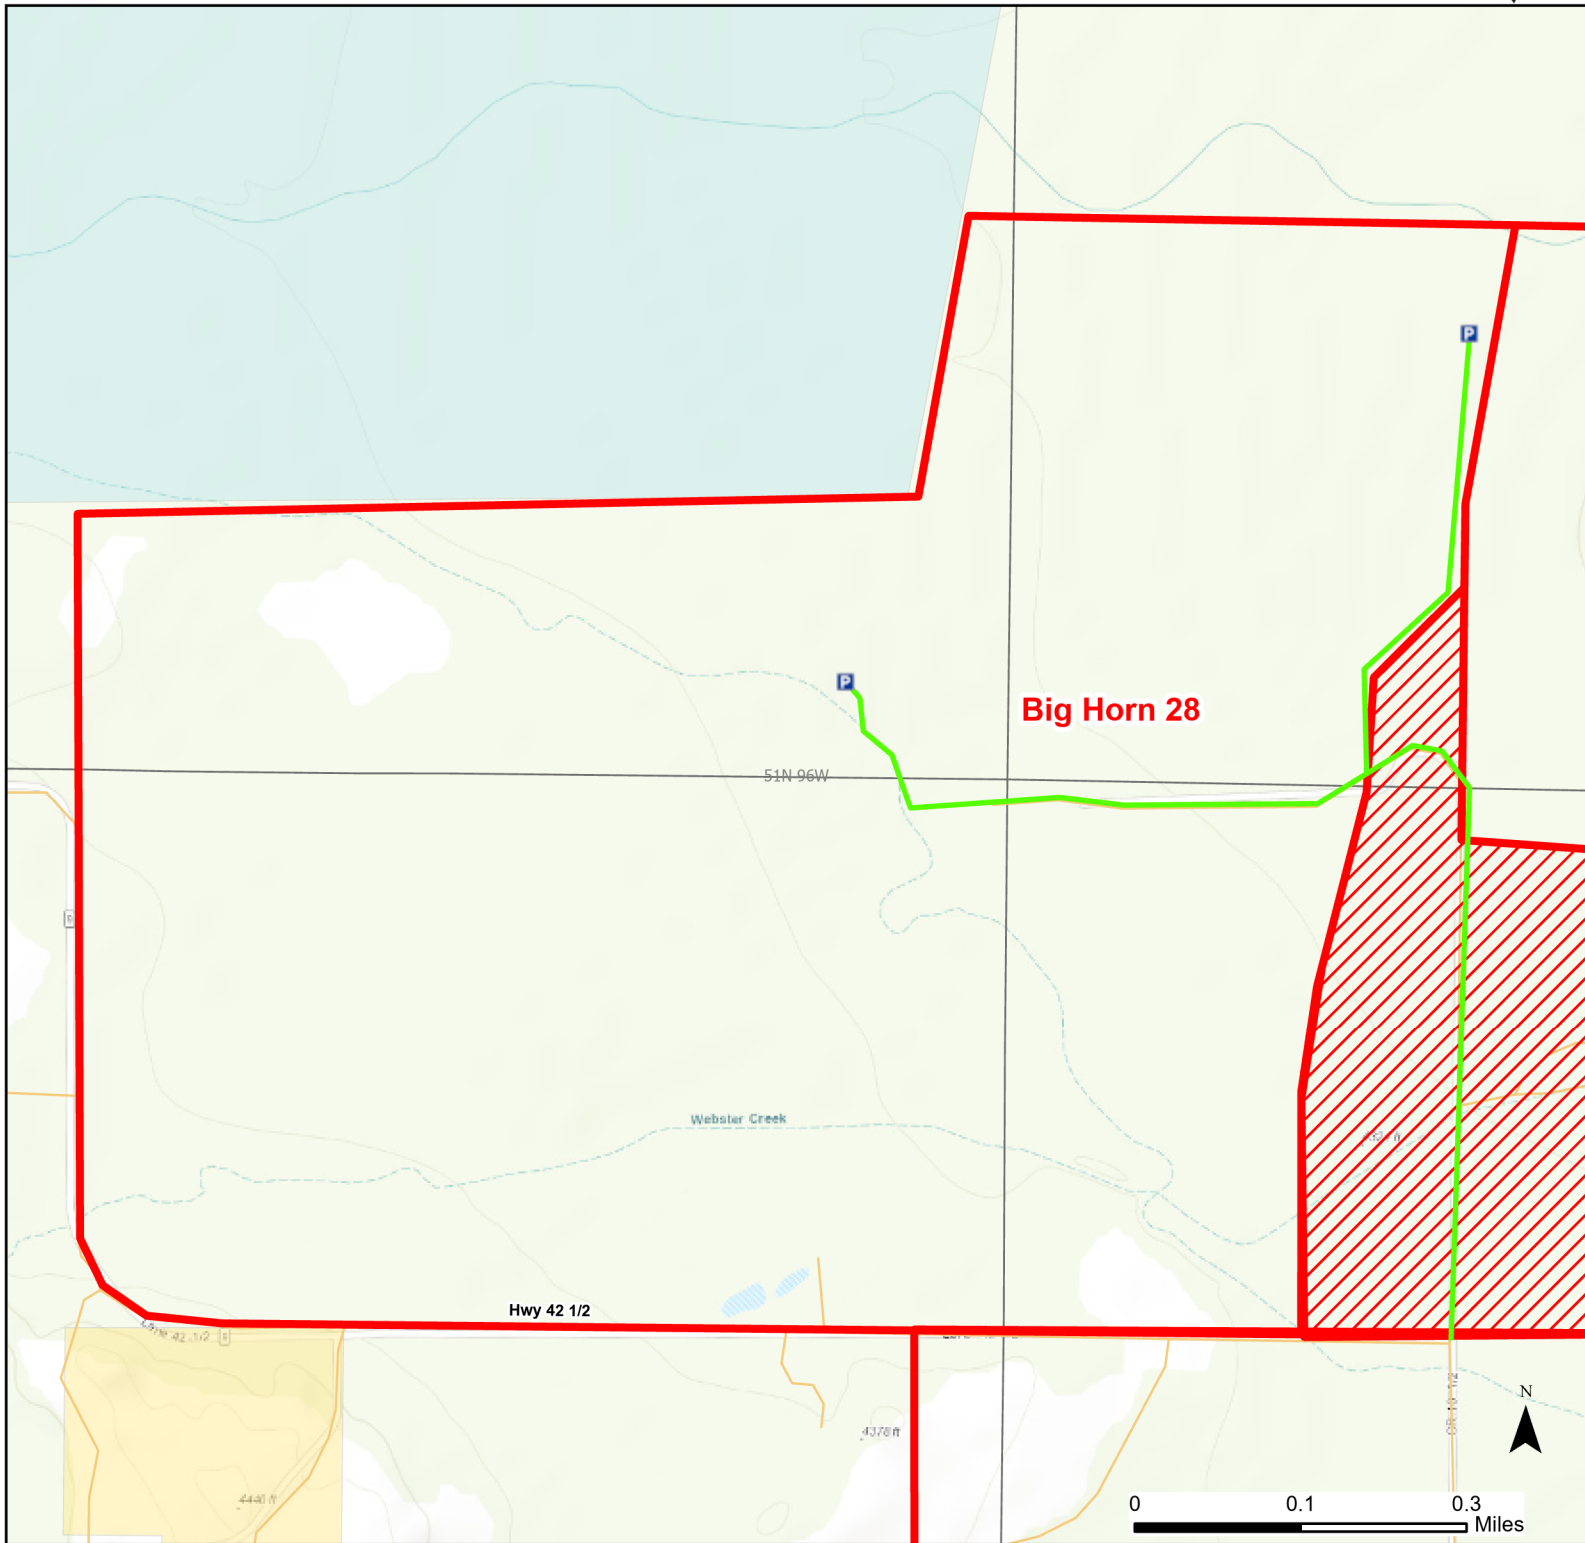

Big Horn 28 Walk-in Hunting Area

Access Dates:
09/01 - 12/31
2023 Hunt Season

Parking	Closed Road	Boundary	Limited Range Weapons and Archery	State
Coupon Box	Roads	Archery Only	Other	DOD
Road Closed	County Boundaries		CLOSED	BLM
Open Road				Wyoming Game & Fish Dept.
Special Conditions Apply				Forest Service
				Private

This map is for visual use, assistance and general location only, does not represent a survey, and is not to be used for legal conveyance. Hunt Area boundaries are approximate, consult Game and Fish Hunting Regulations for descriptions and restrictions. Access to these private lands for any commercial activity must be gained by contacting the individual landowner(s) directly.