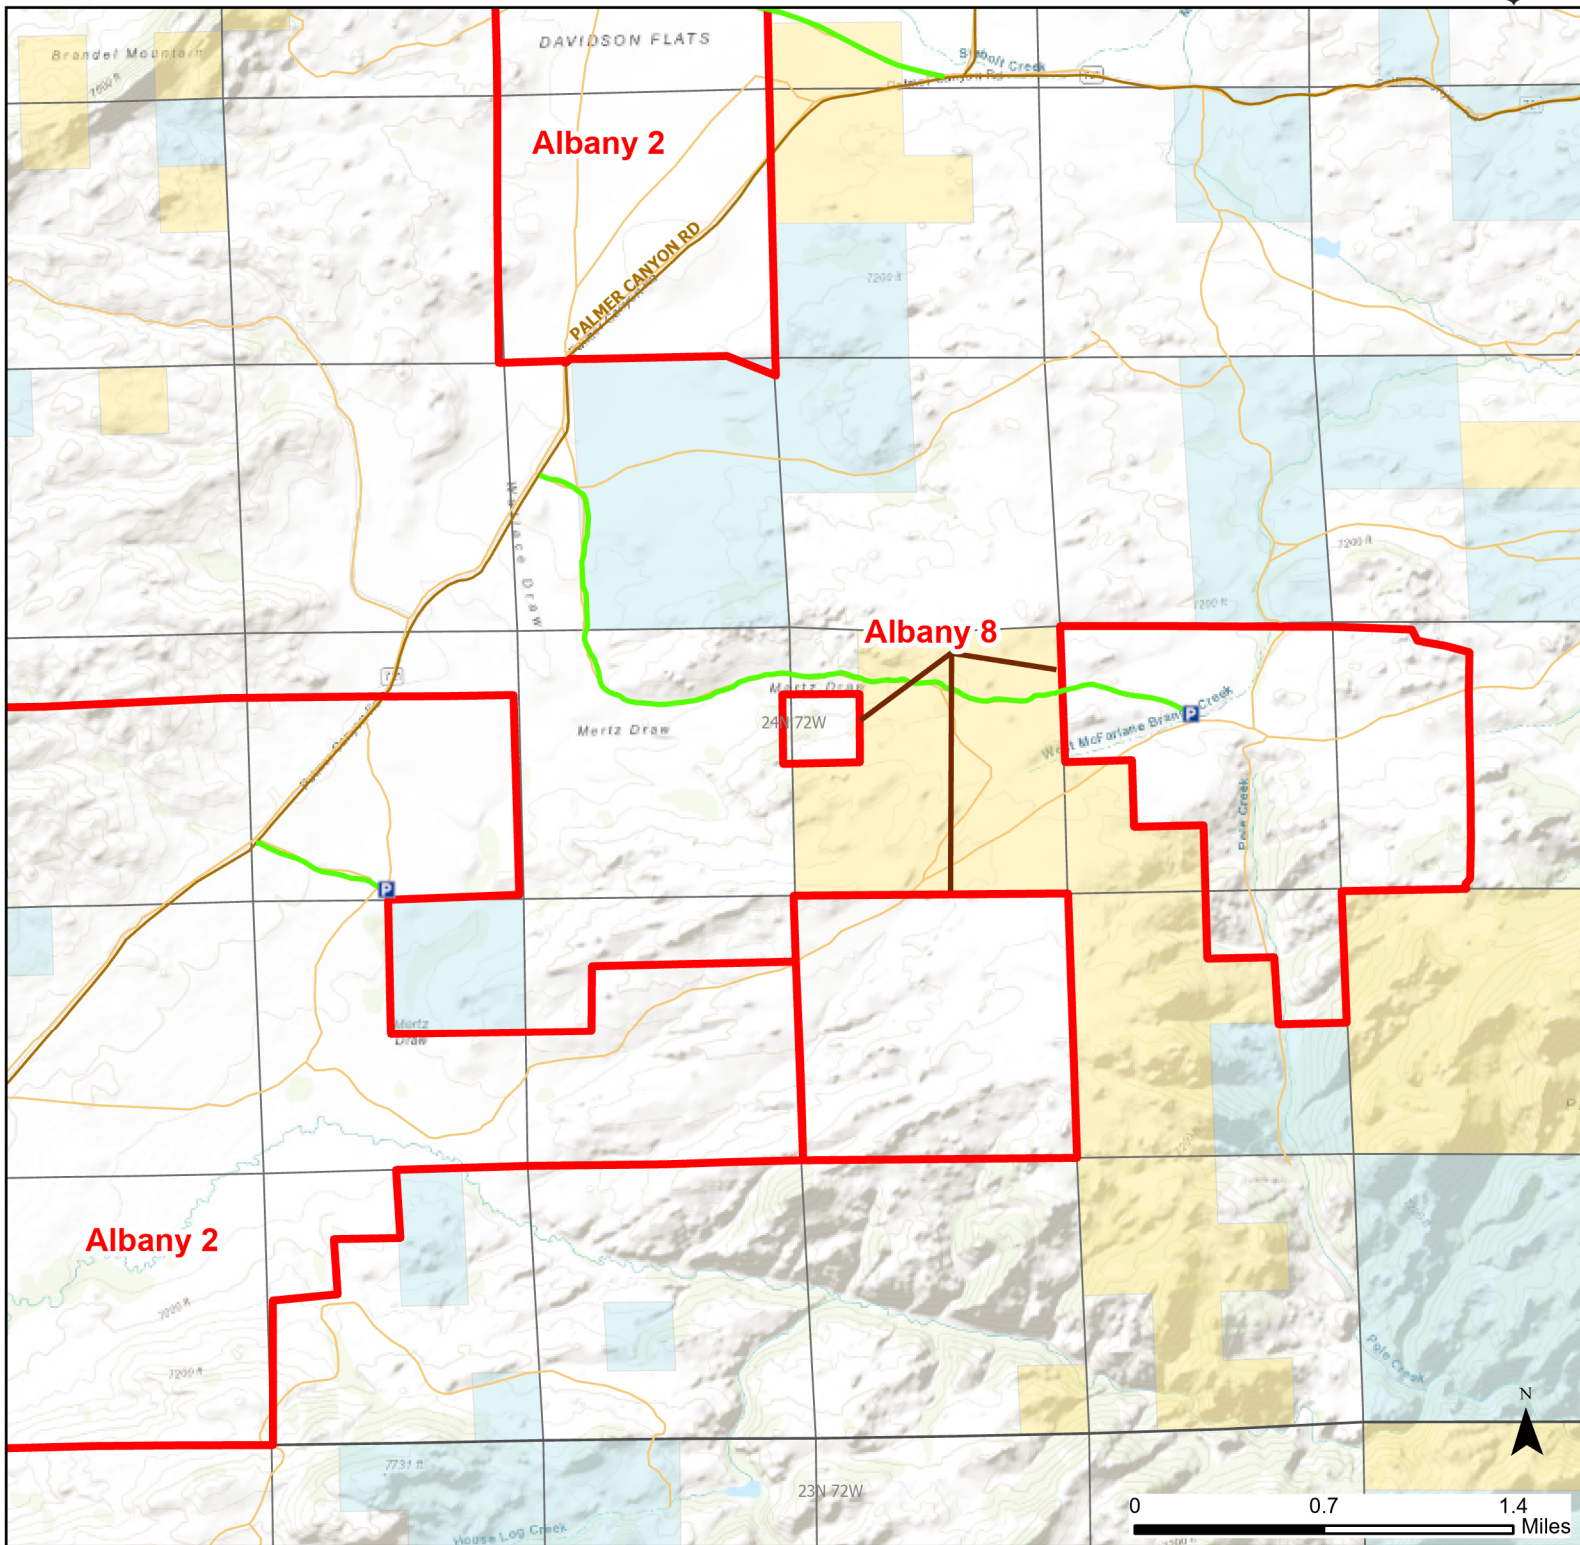

Albany 8 Walk-in Hunting Area

Access Dates:
09/01 - 01/31
2023 Hunt Season

Parking	Closed Road	Boundary	Limited Range Weapons and Archery	State
Coupon Box	Roads	Archery Only	Other	DOD
Road Closed	County Boundaries	CLOSED		BLM
Open Road				Wyoming Game & Fish Dept.
Special Conditions Apply				Forest Service
				Private

Species allowed to hunt: Antlerless Elk

Rules: Motorized vehicle access limited to designated roads only. Designated roads are marked with a white arrow. Hunters allowed to hunt off horseback. Please deposit landowner coupons in containers provided on this Walk-in Area. Antlerless elk hunting only. Hunting by use of archery equipment only before Oct 15.

This map is for visual use, assistance and general location only, does not represent a survey, and is not to be used for legal conveyance. Hunt Area boundaries are approximate, consult Game and Fish Hunting Regulations for descriptions and restrictions. Access to these private lands for any commercial activity must be gained by contacting the individual landowner(s) directly.