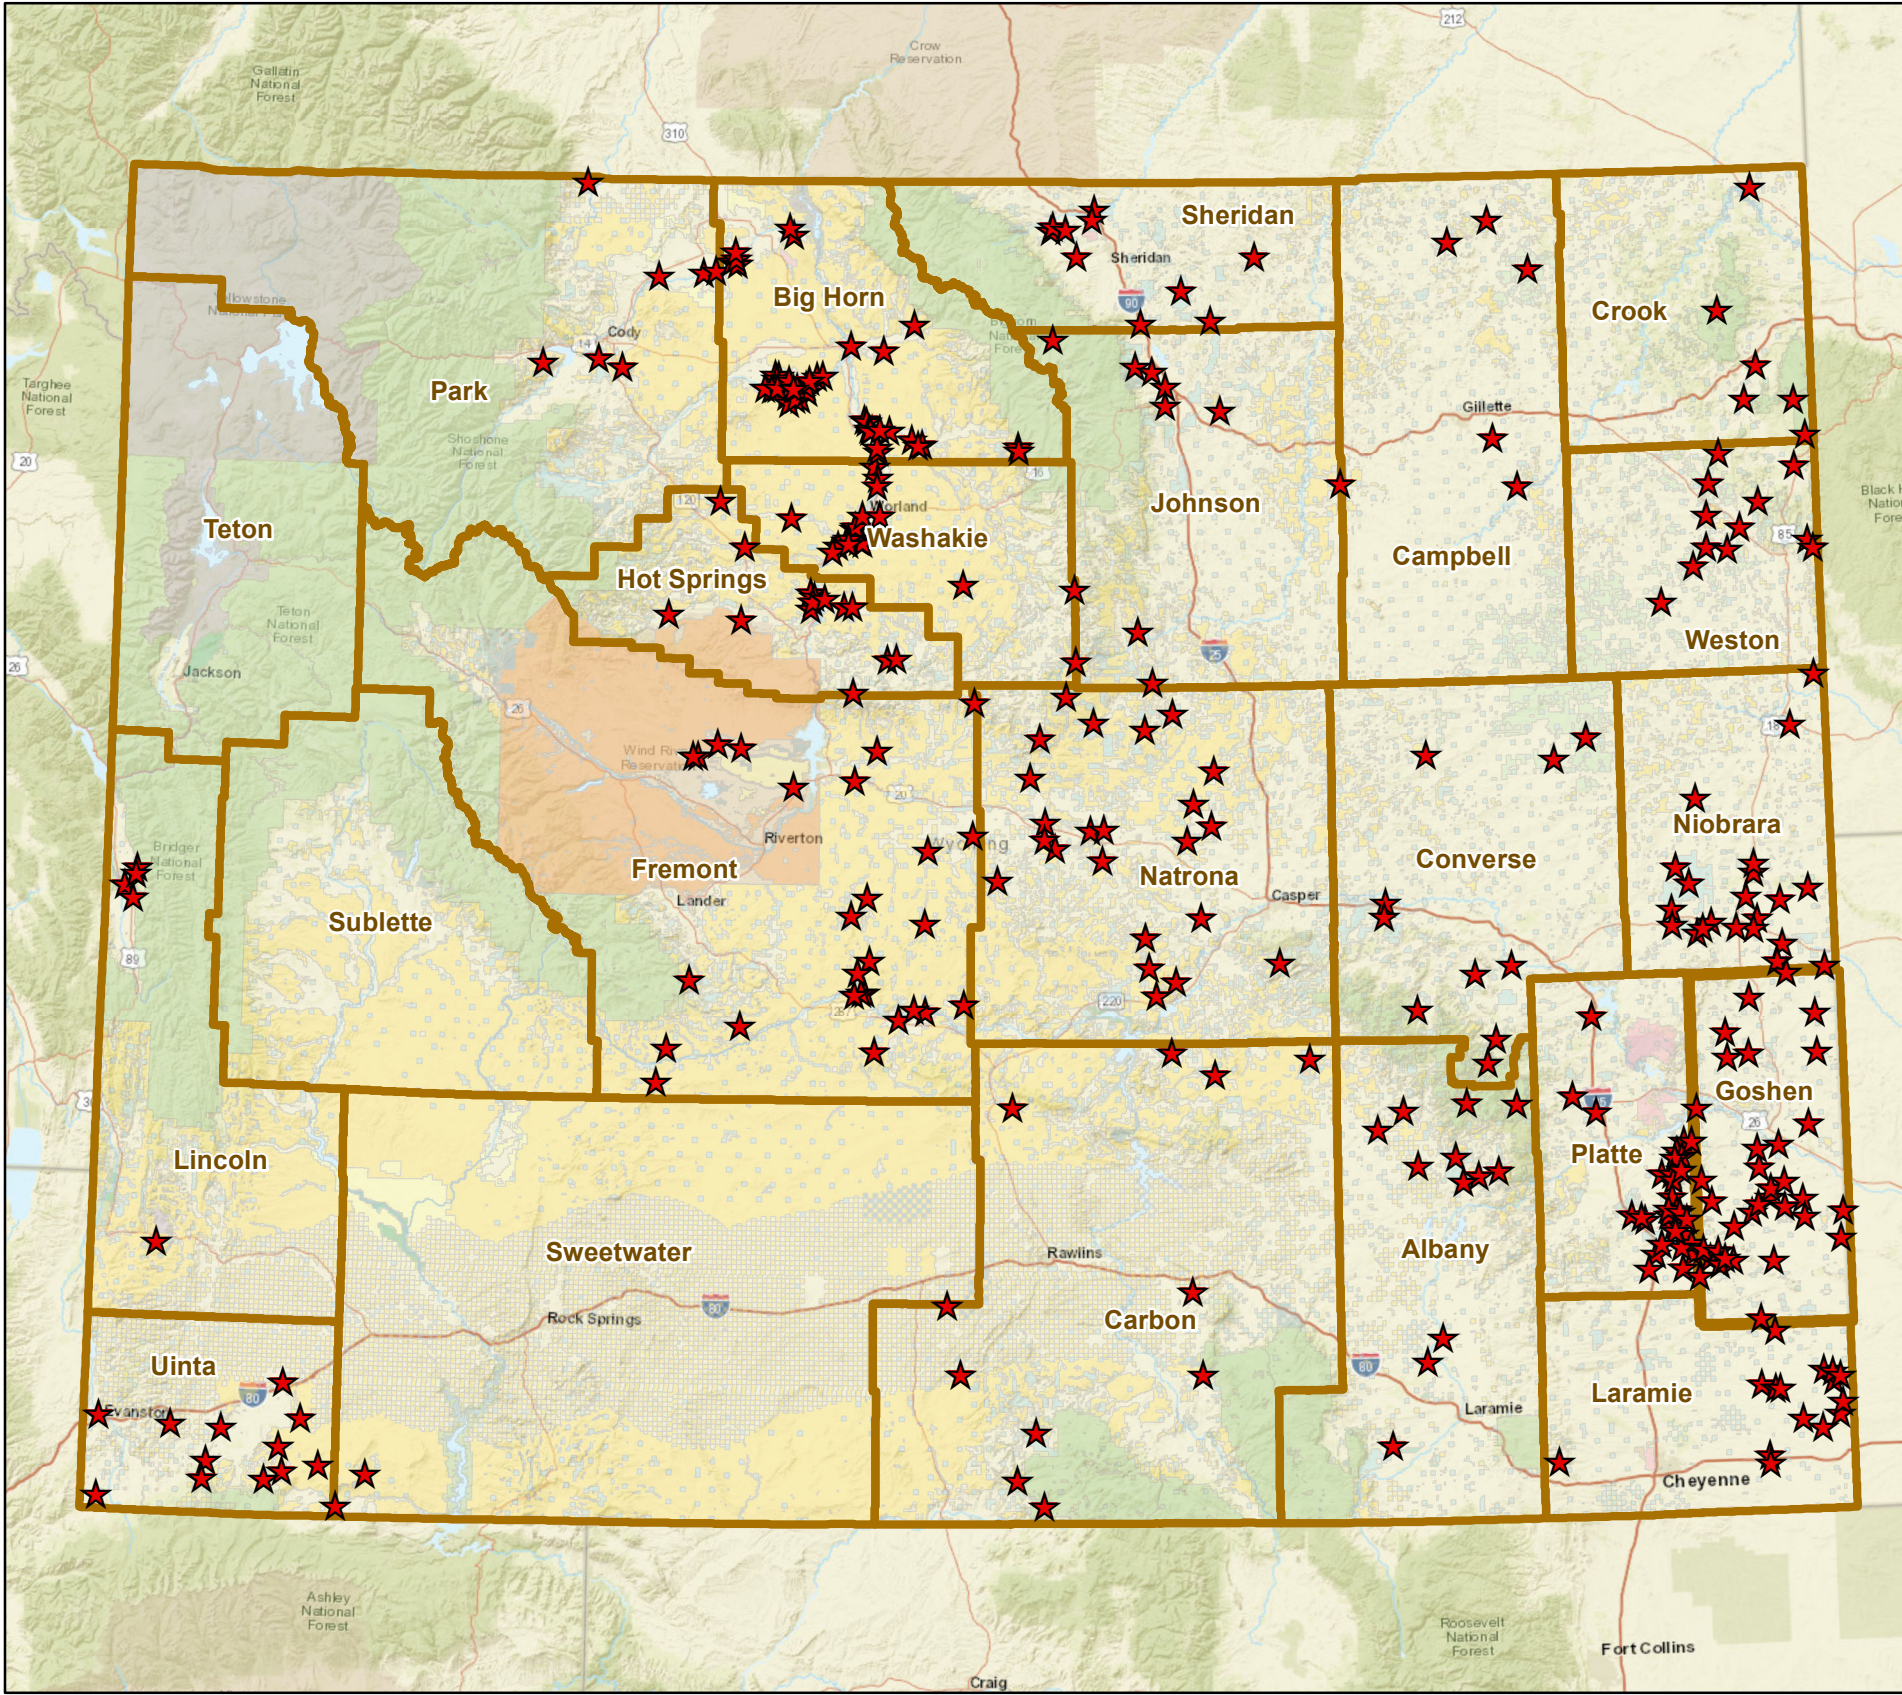

2021 Walk-In Hunting Areas

- ★ WIH Locations
- State
- BLM
- BIA
- Forest Service
- Fish & Wildlife Service
- National Park Service
- DOD
- Bureau of Reclamation
- WY Game & Fish Dept.
- Other Federal
- Private
- County Boundaries

** This maps is for visual use, assistance, and general location only, does not represent a suvey, and is not to be used for legal conveyance. Area boundaries are approximate and can change.