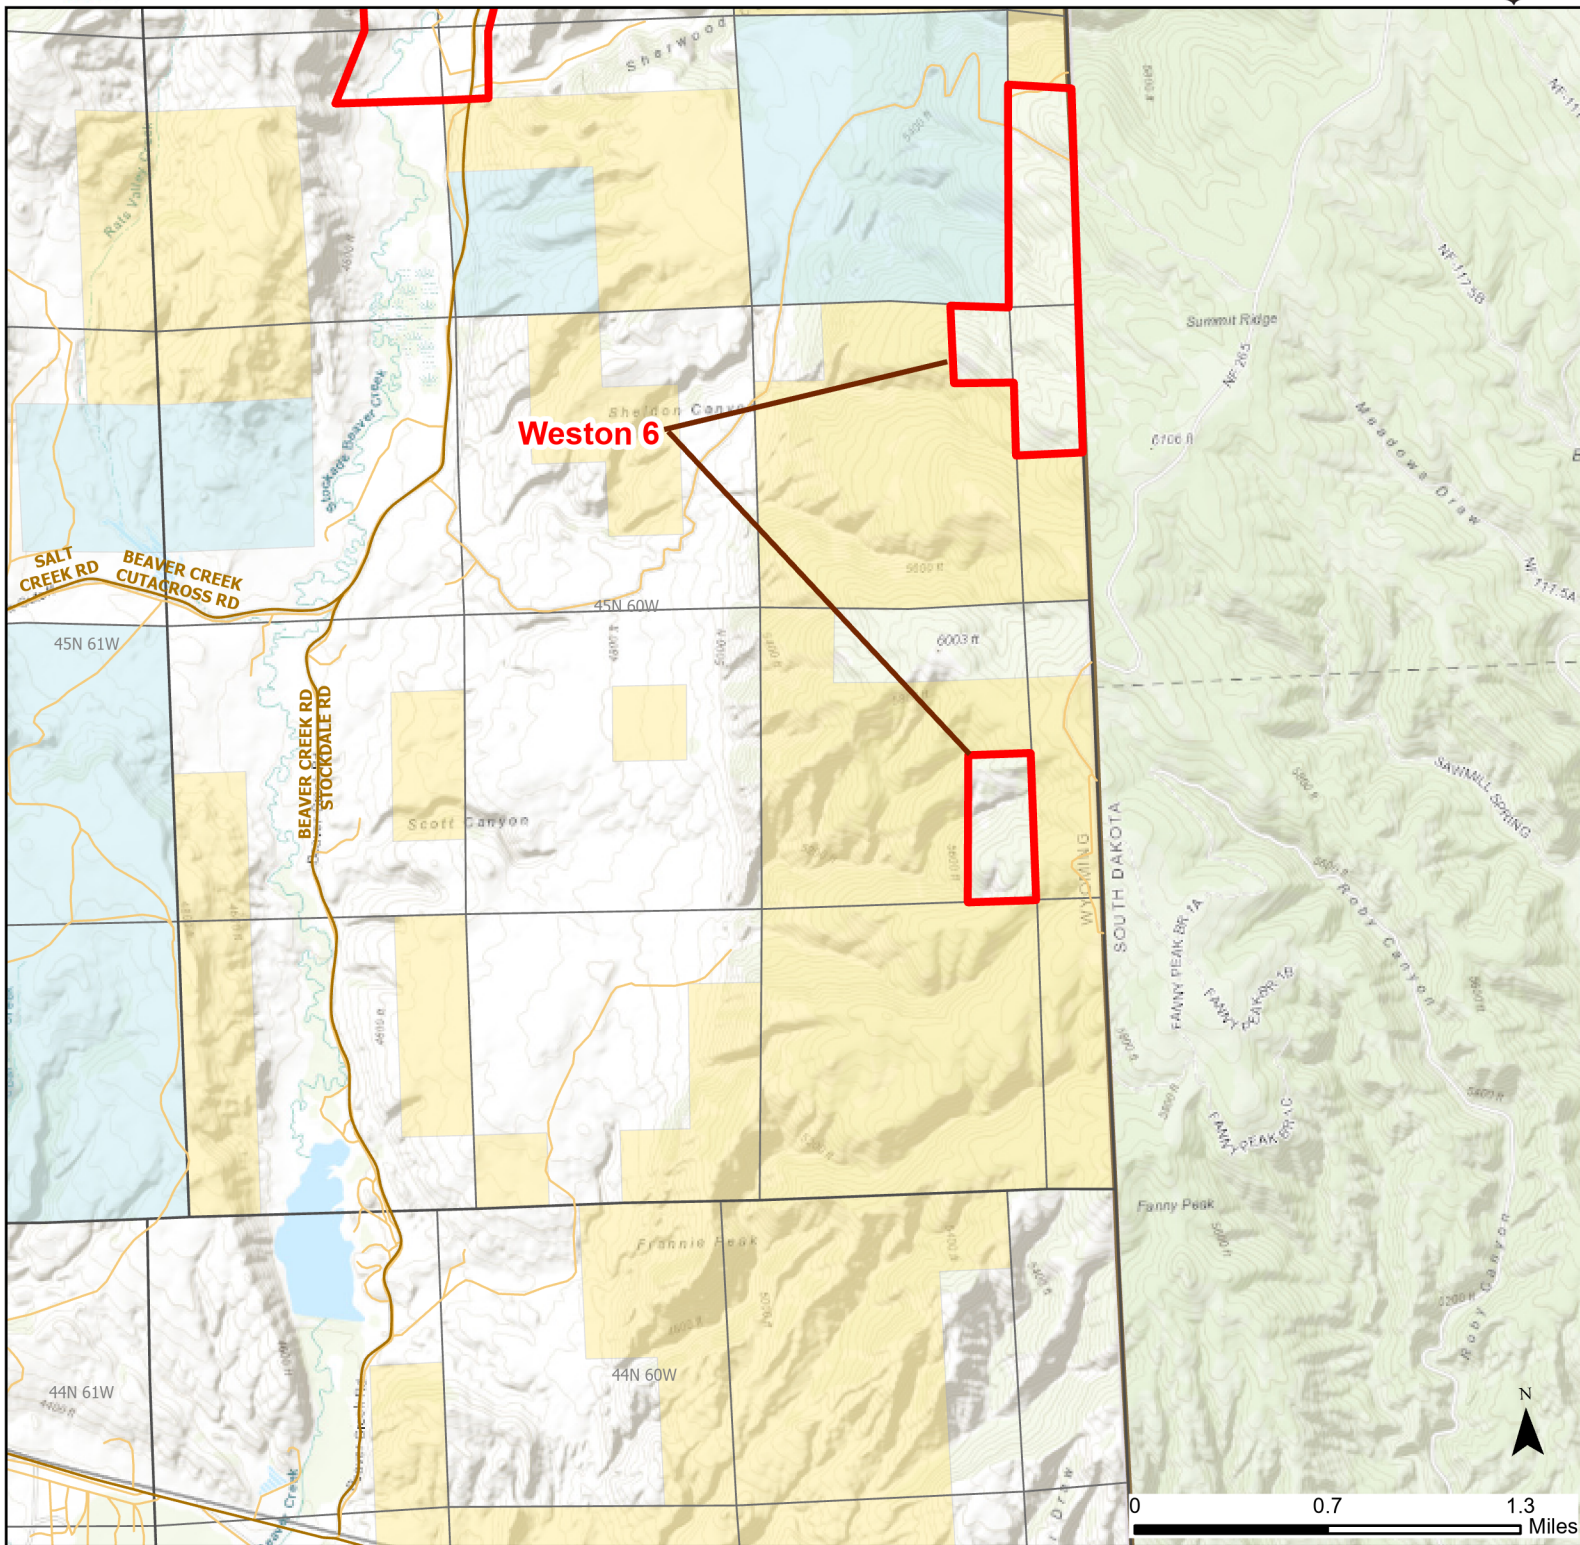

# Weston 6 Walk-in Hunting Area

Access Dates:  
11/01 - 11/30  
2023 Hunt Season

Parking	Closed Road	Boundary	Limited Range Weapons and Archery	State
Coupon Box	Roads	Archery Only	Other	DOD
Road Closed	County Boundaries		CLOSED	BLM
Open Road				Wyoming Game & Fish Dept.
Special Conditions Apply				Forest Service
				Private

Species allowed to hunt: Deer, Elk

Rules:

This map is for visual use, assistance and general location only, does not represent a survey, and is not to be used for legal conveyance. Hunt Area boundaries are approximate, consult Game and Fish Hunting Regulations for descriptions and restrictions. Access to these private lands for any commercial activity must be gained by contacting the individual landowner(s) directly.