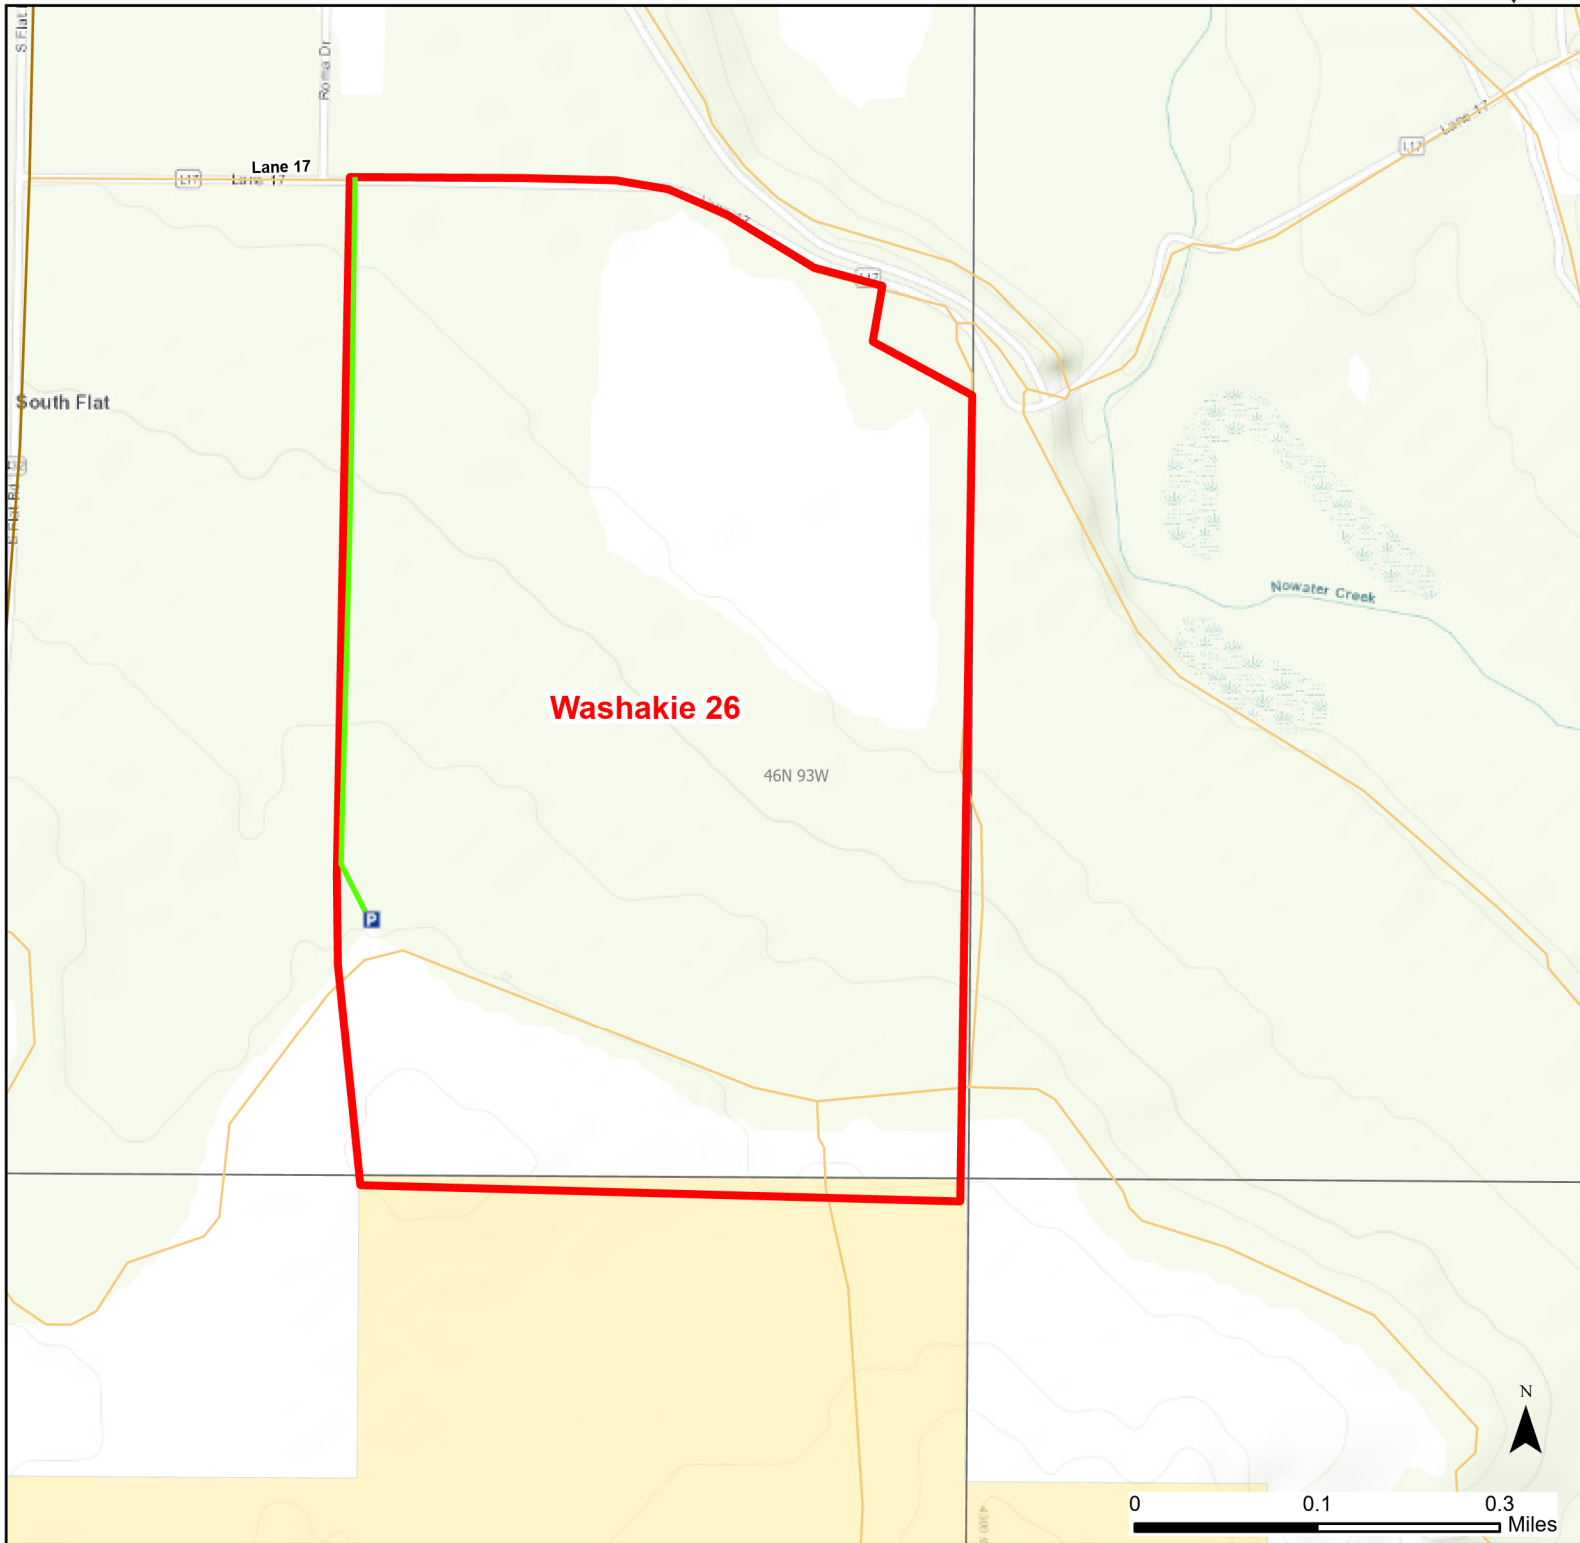

Washakie 26 Walk-in Hunting Area

Access Dates:
08/15 - 02/28
2023 Hunt Season

Parking	Closed Road	Boundary	Limited Range Weapons and Archery	State
Coupon Box	Roads	Archery Only	Other	DOD
Road Closed	County Boundaries	CLOSED		BLM
Open Road				Wyoming Game & Fish Dept.
Special Conditions Apply				Forest Service
				Private

This map is for visual use, assistance and general location only, does not represent a survey, and is not to be used for legal conveyance. Hunt Area boundaries are approximate, consult Game and Fish Hunting Regulations for descriptions and restrictions. Access to these private lands for any commercial activity must be gained by contacting the individual landowner(s) directly.