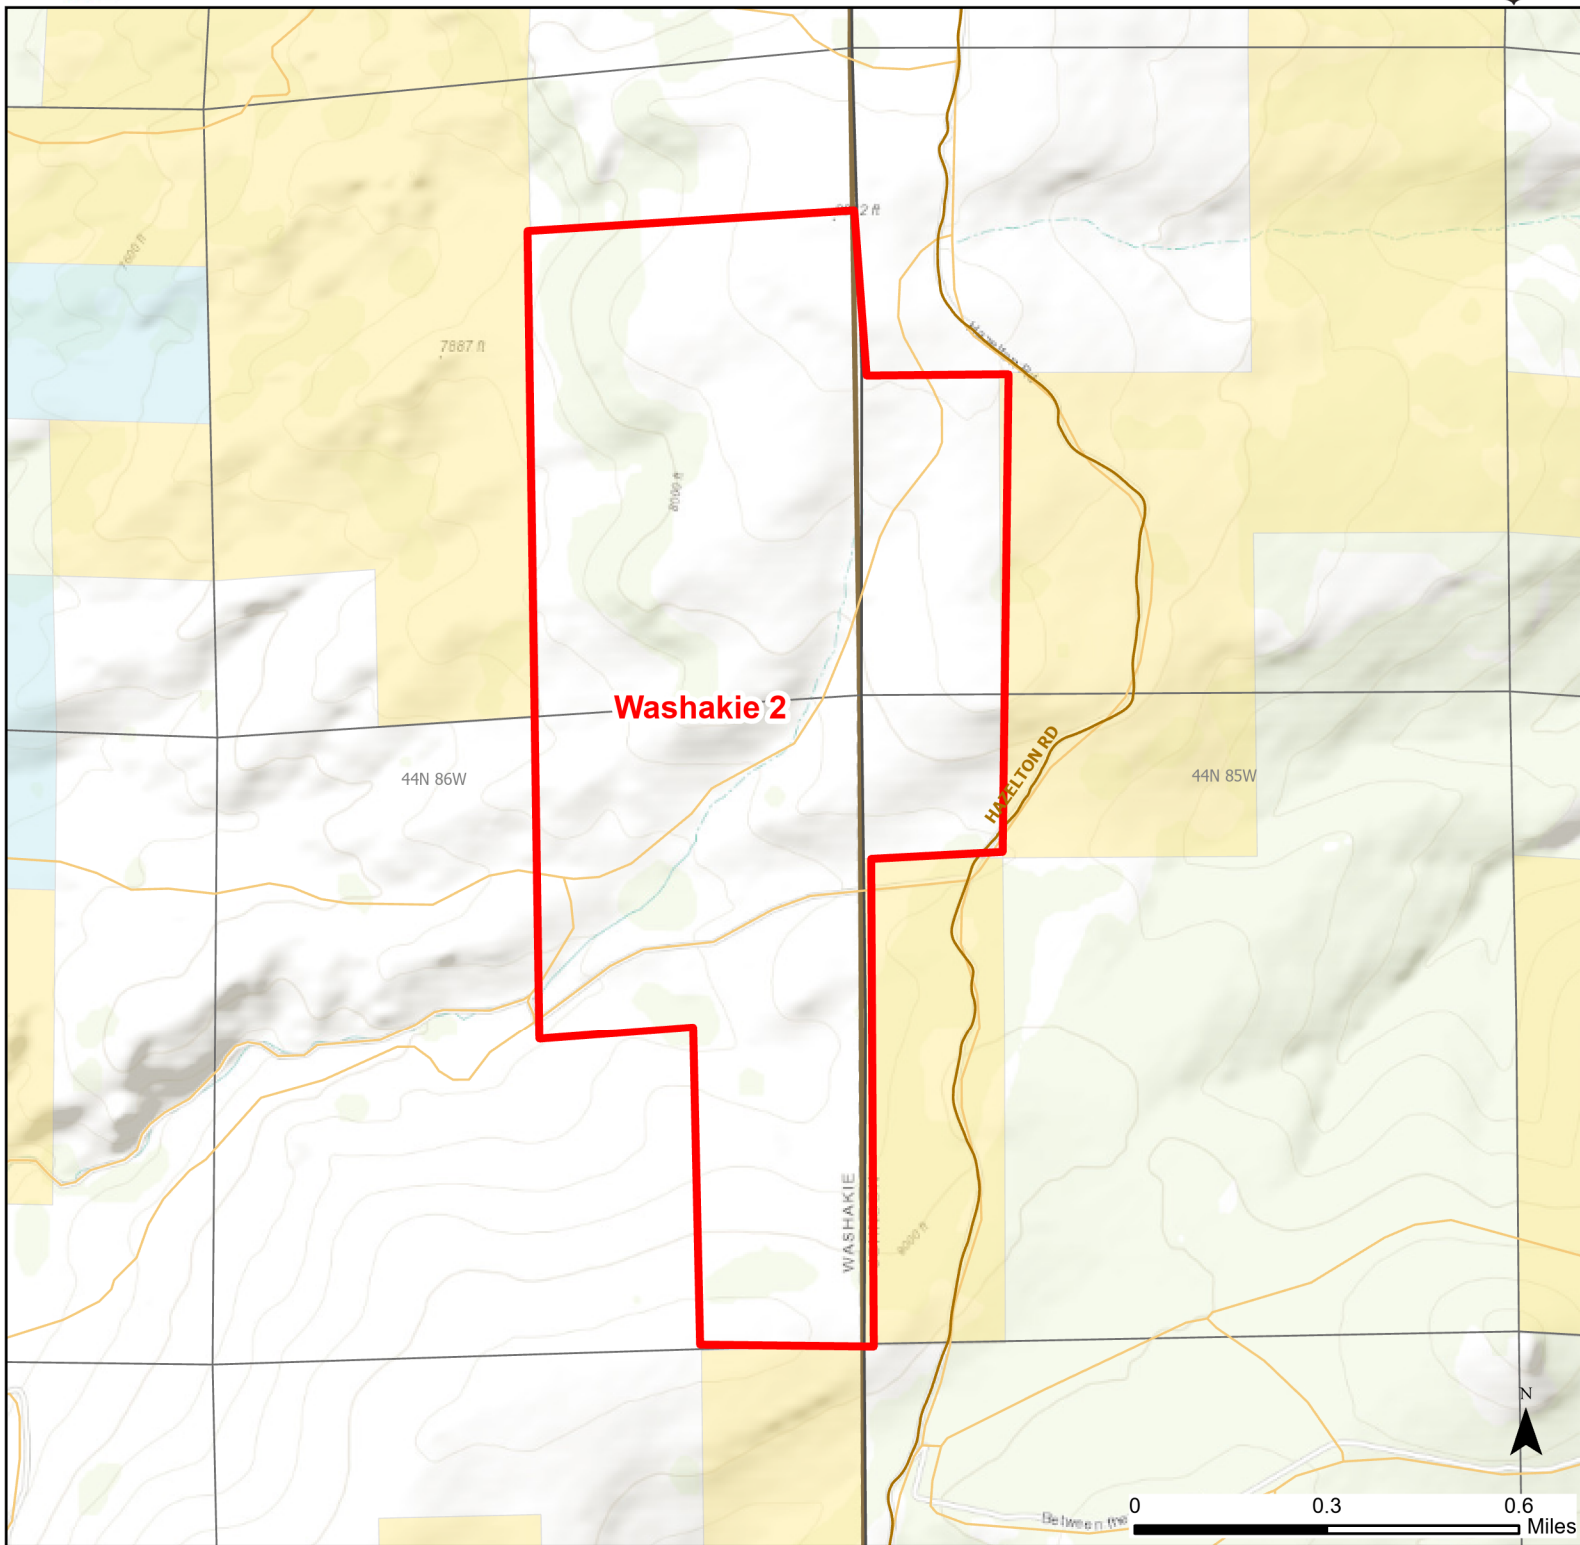

Washakie 2 Walk-in Hunting Area

Access Dates:
10/01 - 12/21
2023 Hunt Season

Parking	Closed Road	Boundary	Limited Range Weapons and Archery	State
Coupon Box	Roads	Archery Only	Other	DOD
Road Closed	County Boundaries		CLOSED	BLM
Open Road				Wyoming Game & Fish Dept.
Special Conditions Apply				Forest Service
				Private

Species allowed to hunt: Deer, Elk

Rules:

This map is for visual use, assistance and general location only, does not represent a survey, and is not to be used for legal conveyance. Hunt Area boundaries are approximate, consult Game and Fish Hunting Regulations for descriptions and restrictions. Access to these private lands for any commercial activity must be gained by contacting the individual landowner(s) directly.