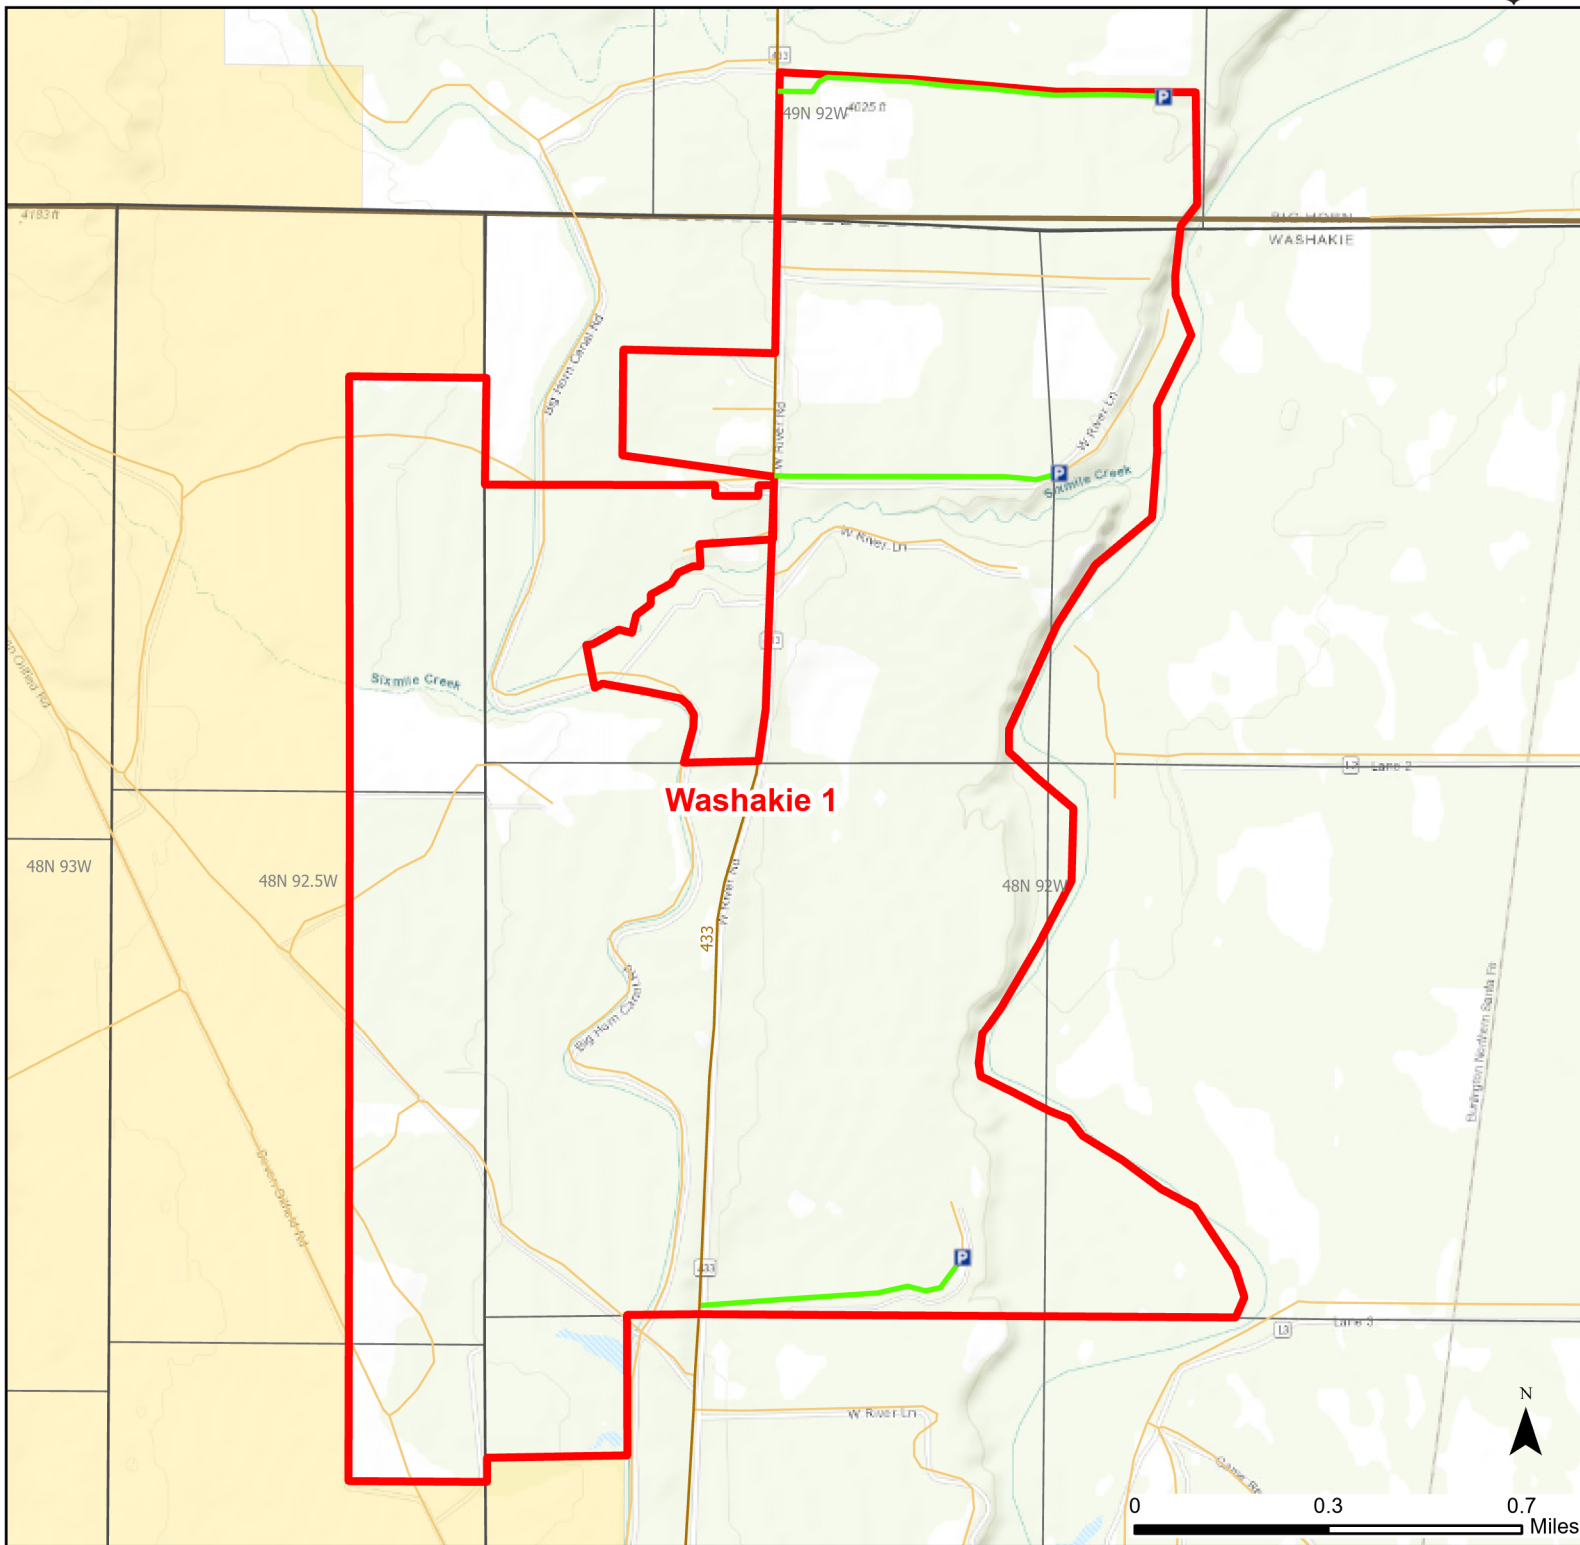

Washakie 1 Walk-in Hunting Area

Access Dates:
08/15 - 05/31
2023 Hunt Season

Parking	Closed Road	Boundary	Limited Range Weapons and Archery	State
Coupon Box	Roads	Archery Only	Other	DOD
Road Closed	County Boundaries	CLOSED		BLM
Open Road				Wyoming Game & Fish Dept.
Special Conditions Apply				Forest Service
				Private

Species allowed to hunt: Waterfowl, Pheasant, Sandhill Crane, Doves, Partridge, Turkey, Antelope, Deer

Rules: All vehicles must park in designated parking areas only. Portable blinds may be used on a daily basis. Blinds must have owner's name and contact info affixed and may not be left in the field overnight. Motorized vehicle access limited to designated roads only. Designated roads are marked with a white arrow.

This map is for visual use, assistance and general location only, does not represent a survey, and is not to be used for legal conveyance. Hunt Area boundaries are approximate, consult Game and Fish Hunting Regulations for descriptions and restrictions. Access to these private lands for any commercial activity must be gained by contacting the individual landowner(s) directly.