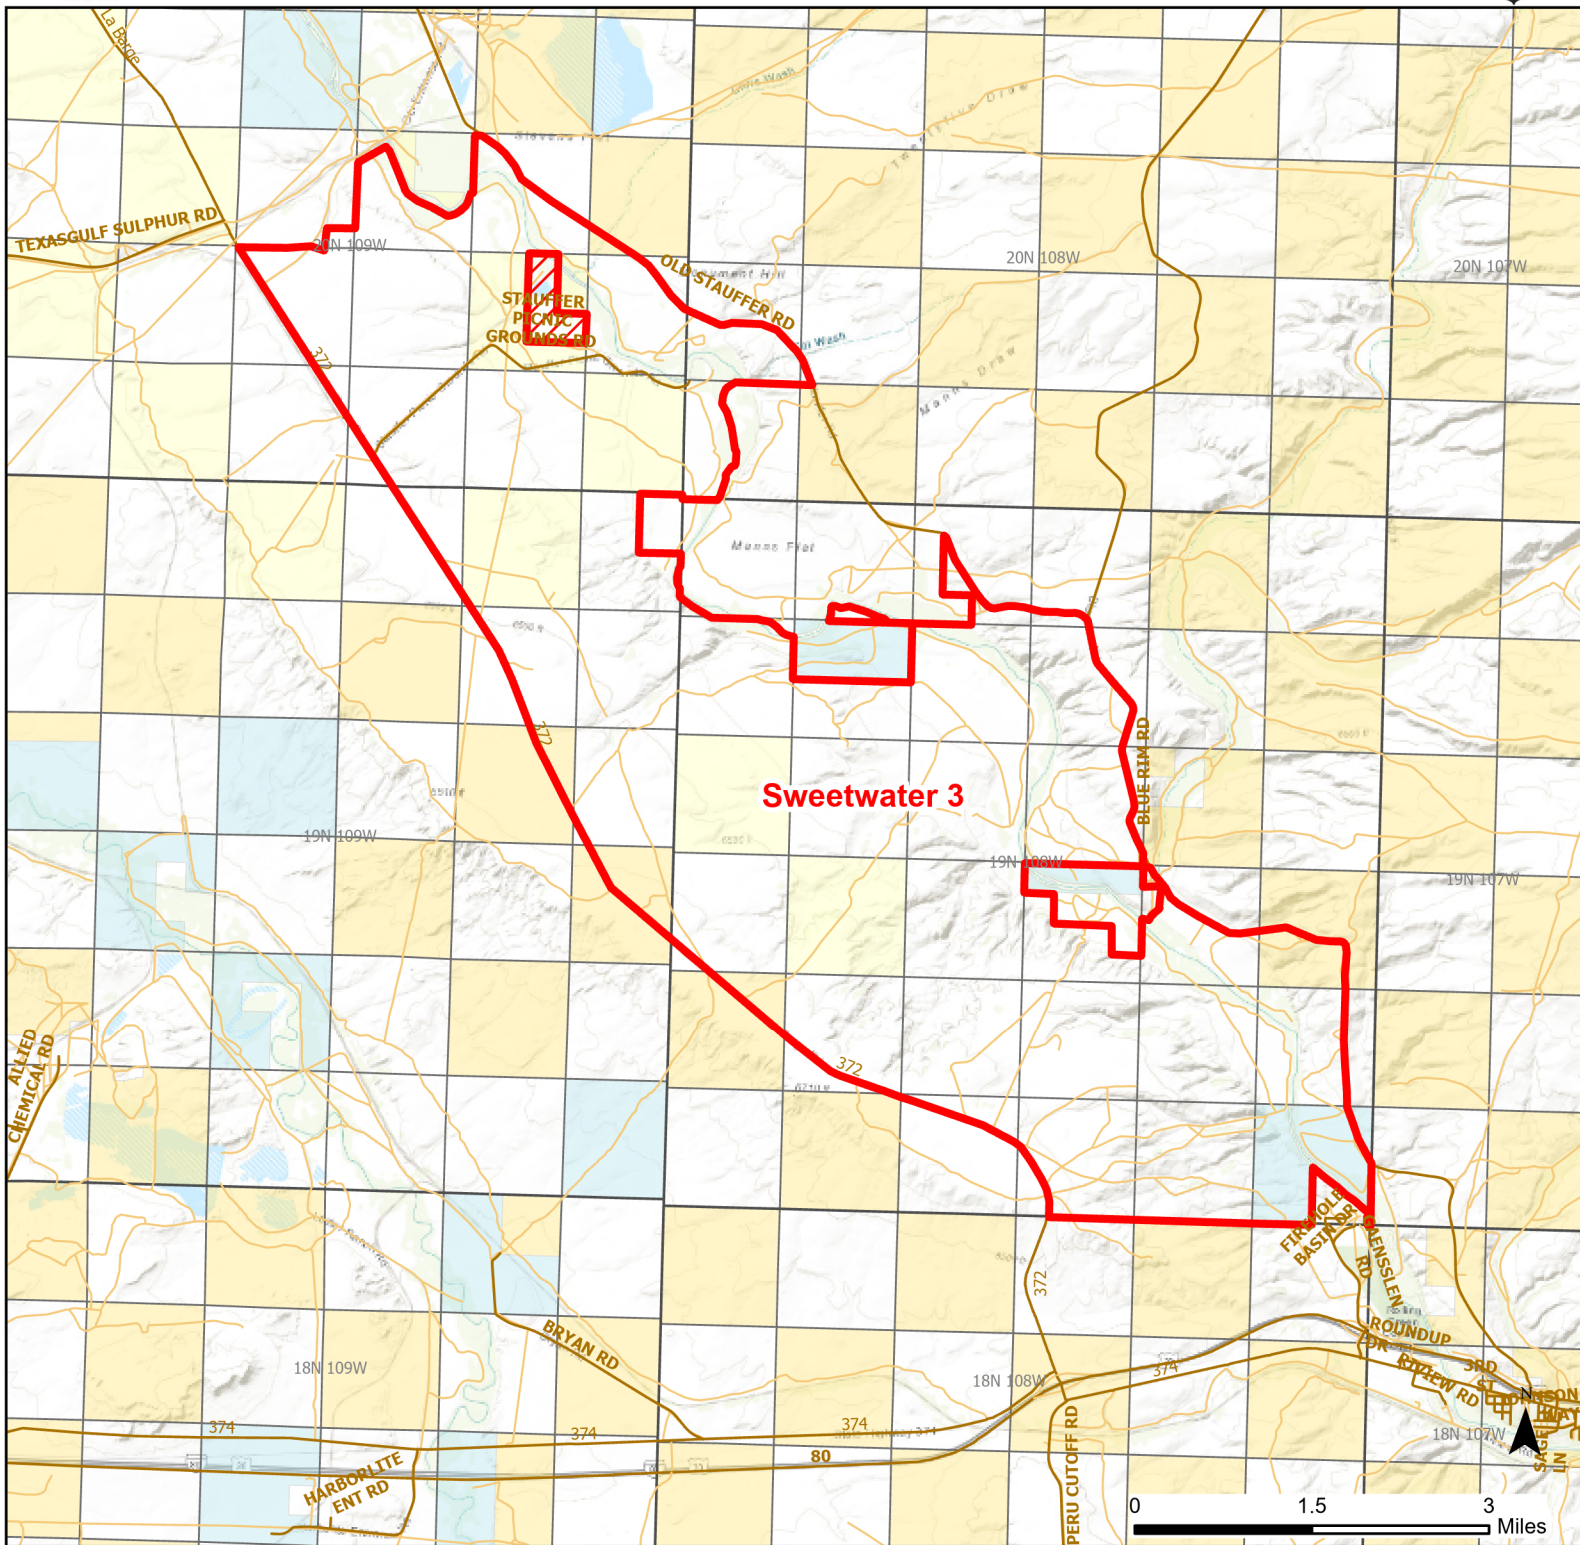

Sweetwater 3 Walk-in Hunting Area

Access Dates:
07/01 - 06/30
2023 Hunt Season

Parking	Closed Road	Boundary	Limited Range Weapons and Archery	State
Coupon Box	Roads	Archery Only	Other	DOD
Road Closed	County Boundaries	CLOSED		BLM
Open Road				Wyoming Game & Fish Dept.
Special Conditions Apply				Forest Service
				Private

Species allowed to hunt: All

Rules: Motorized vehicle access allowed on established roads only.

This map is for visual use, assistance and general location only, does not represent a survey, and is not to be used for legal conveyance. Hunt Area boundaries are approximate, consult Game and Fish Hunting Regulations for descriptions and restrictions. Access to these private lands for any commercial activity must be gained by contacting the individual landowner(s) directly.