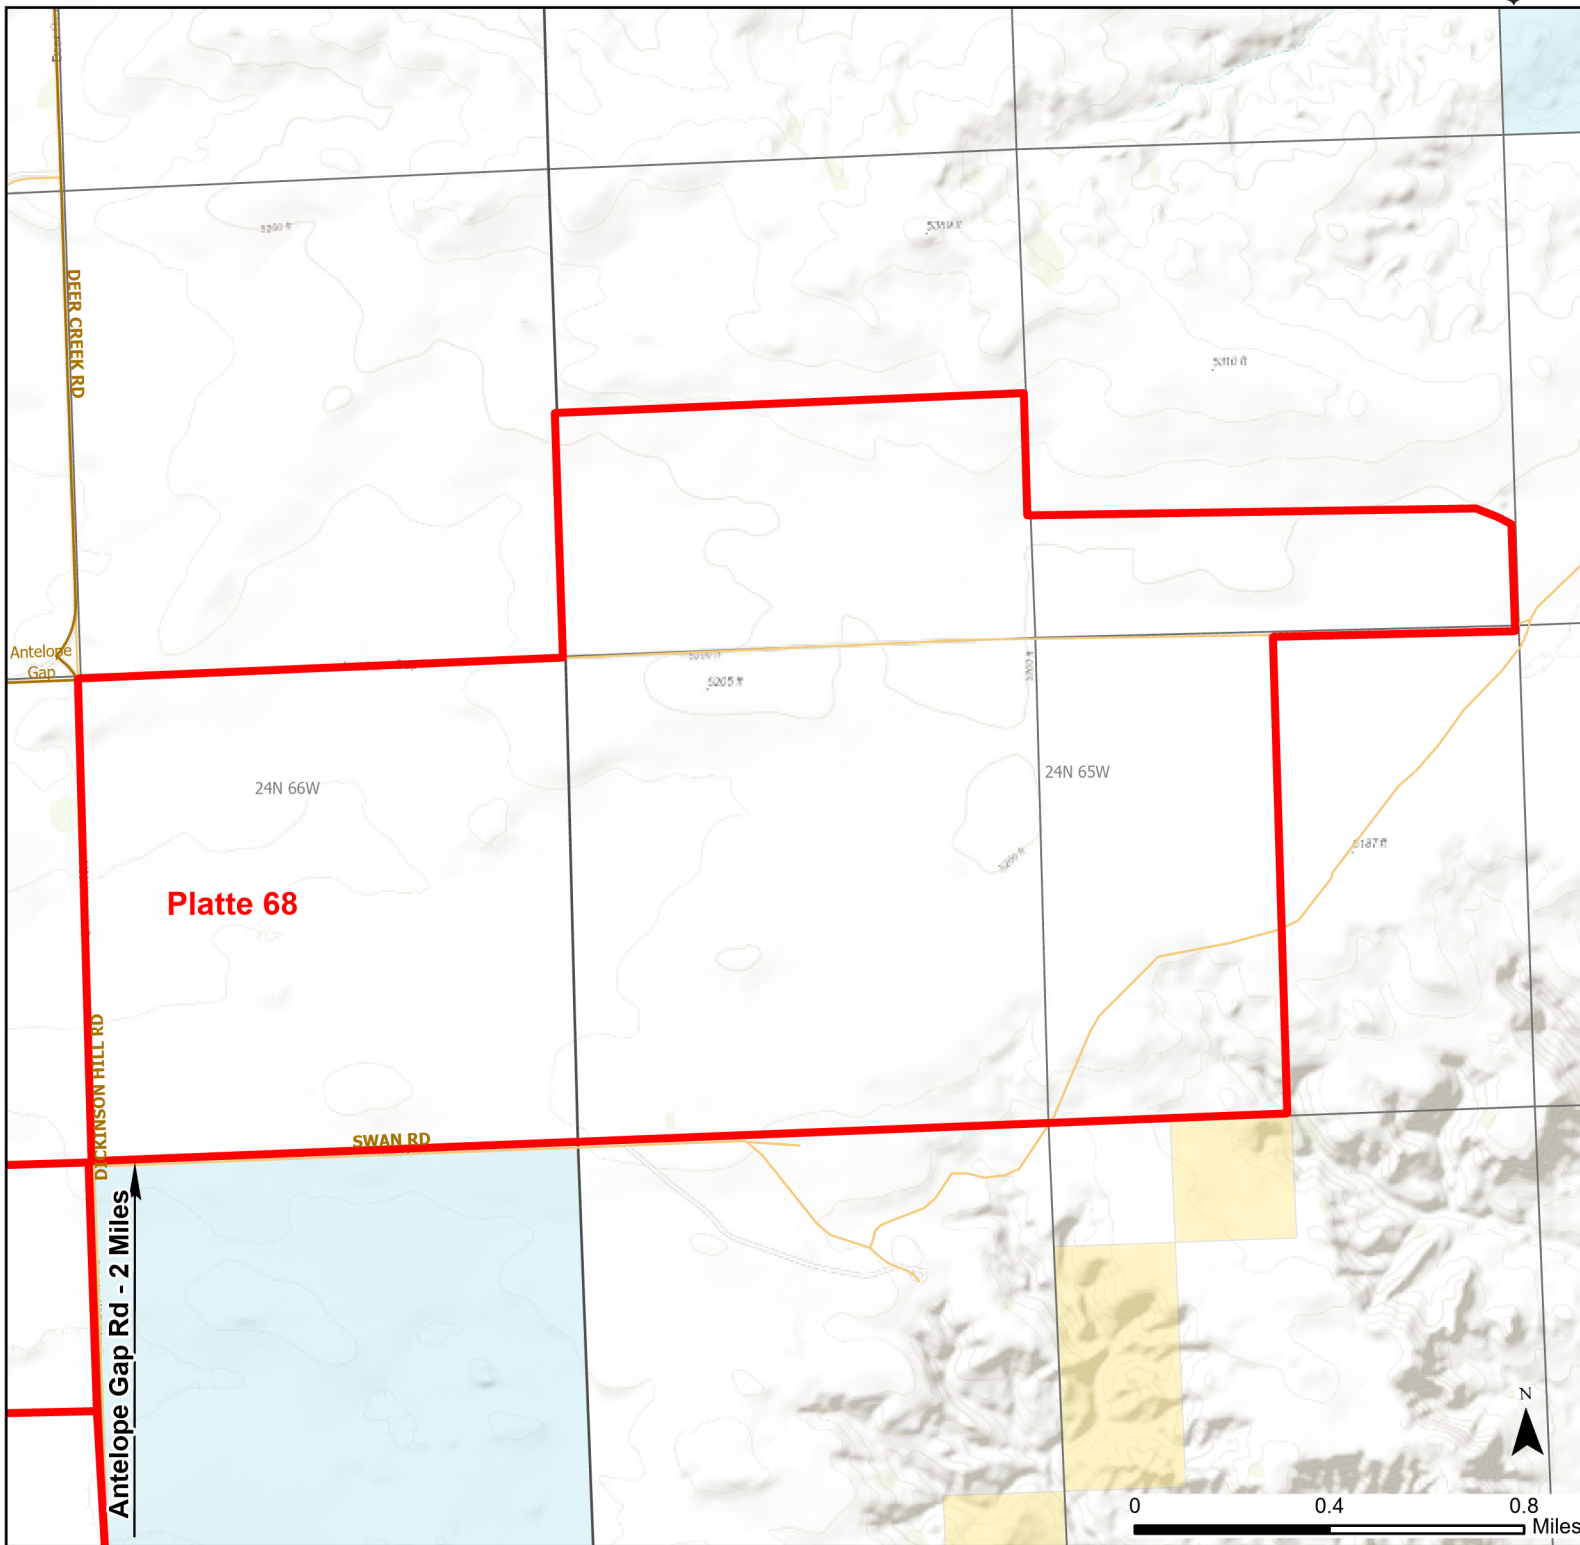

Platte 68 Walk-in Hunting Area

Access Dates:
09/01 - 12/31
2023 Hunt Season

Parking	Closed Road	Boundary	Limited Range Weapons and Archery	State
Coupon Box	Roads	Archery Only	Other	DOD
Road Closed	County Boundaries	CLOSED		BLM
Open Road				Wyoming Game & Fish Dept.
Special Conditions Apply				Forest Service
				Private

This map is for visual use, assistance and general location only, does not represent a survey, and is not to be used for legal conveyance. Hunt Area boundaries are approximate, consult Game and Fish Hunting Regulations for descriptions and restrictions. Access to these private lands for any commercial activity must be gained by contacting the individual landowner(s) directly.