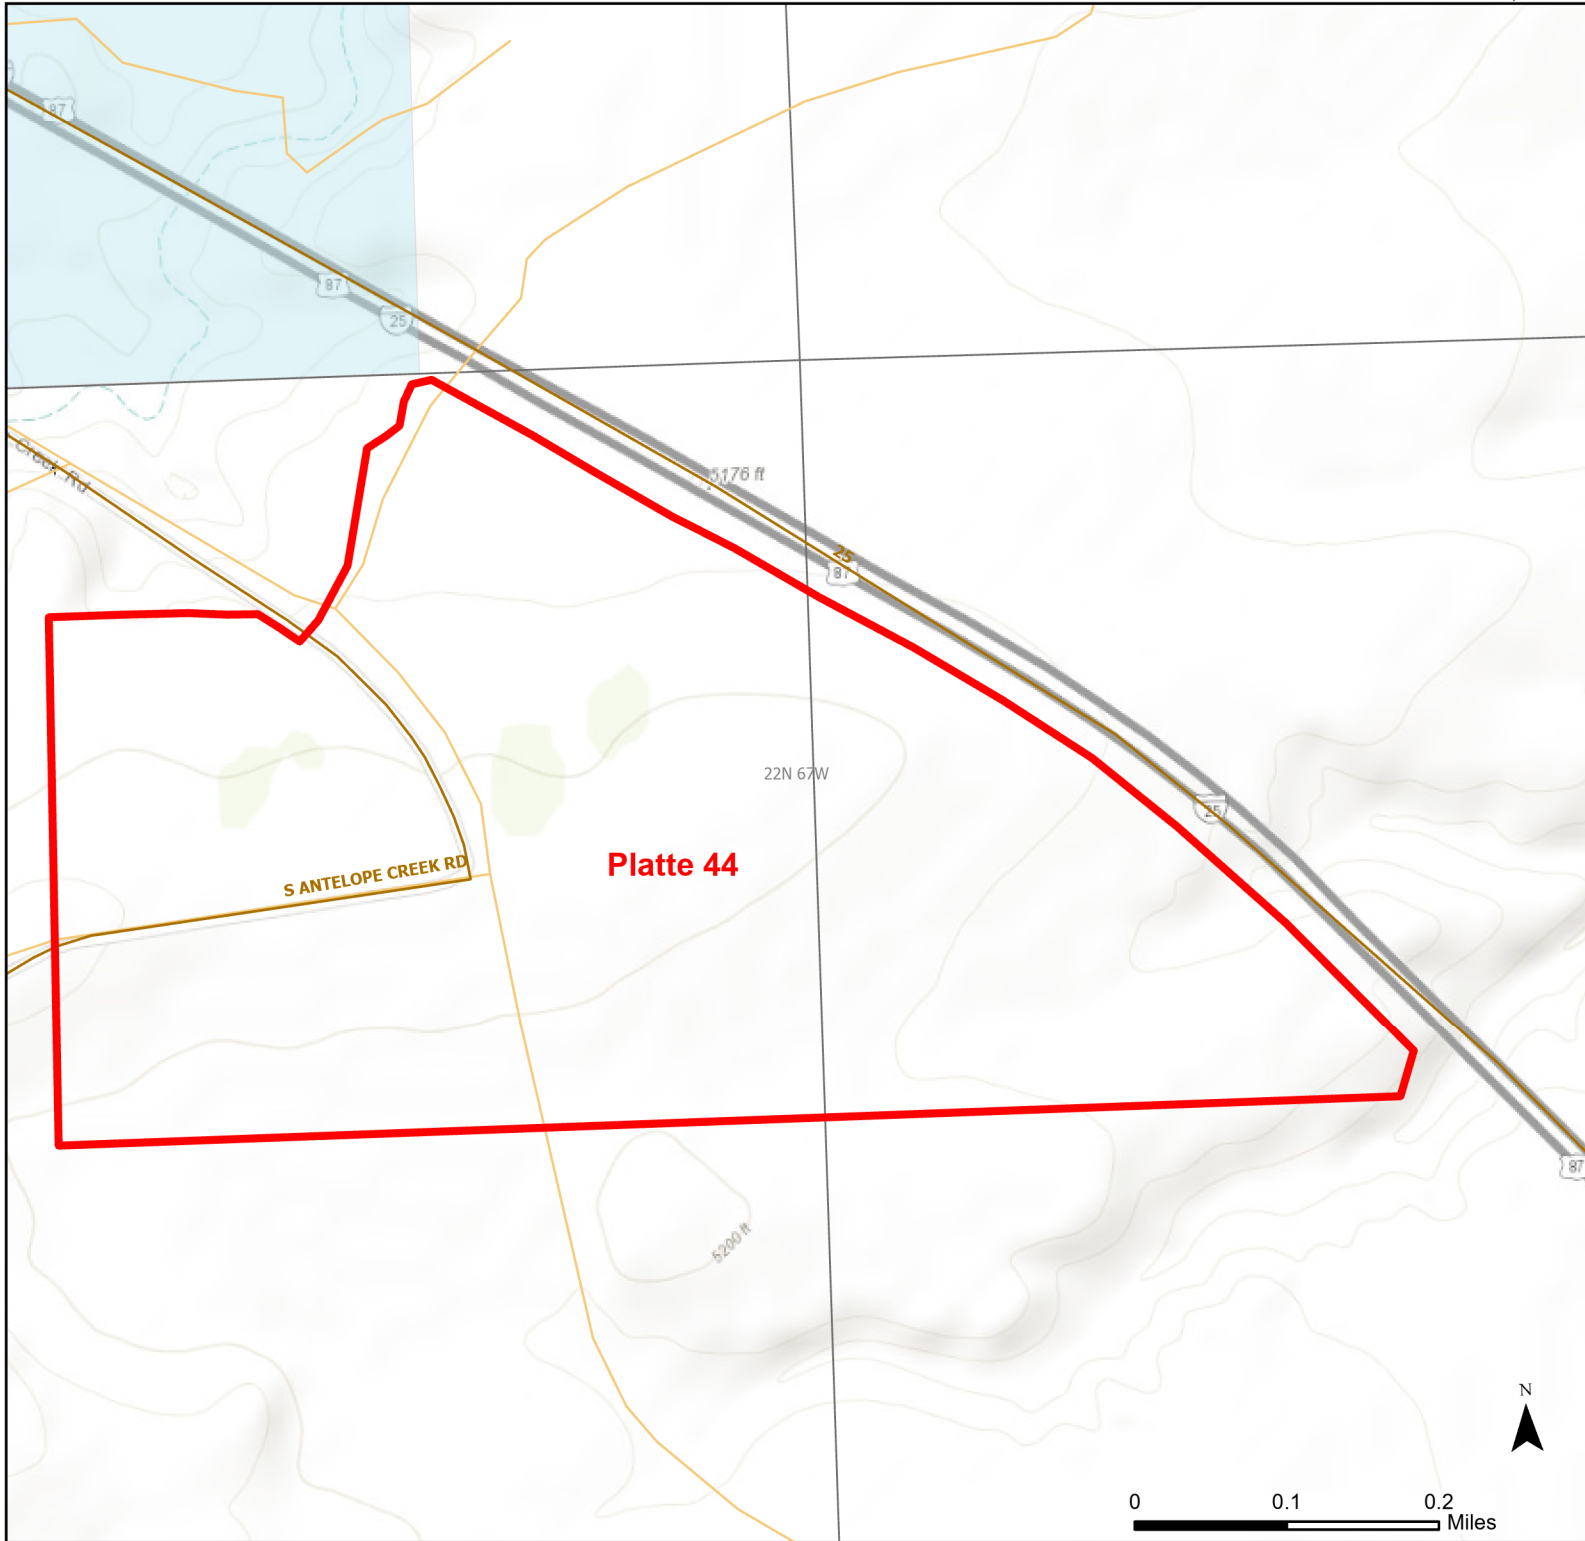

Platte 44 Walk-in Hunting Area

Access Dates:
09/01 - 12/31
2023 Hunt Season

Parking	Closed Road	Boundary	Limited Range Weapons and Archery	State
Coupon Box	Roads	Archery Only	Other	DOD
Road Closed	County Boundaries	CLOSED		BLM
Open Road				Wyoming Game & Fish Dept.
Special Conditions Apply				Forest Service
				Private

Species allowed to hunt: Waterfowl, Sharp-tailed Grouse, Doves, Partridge, Rabbit, Antelope

Rules: Duck hunting only. No goose hunting.

This map is for visual use, assistance and general location only, does not represent a survey, and is not to be used for legal conveyance. Hunt Area boundaries are approximate, consult Game and Fish Hunting Regulations for descriptions and restrictions. Access to these private lands for any commercial activity must be gained by contacting the individual landowner(s) directly.