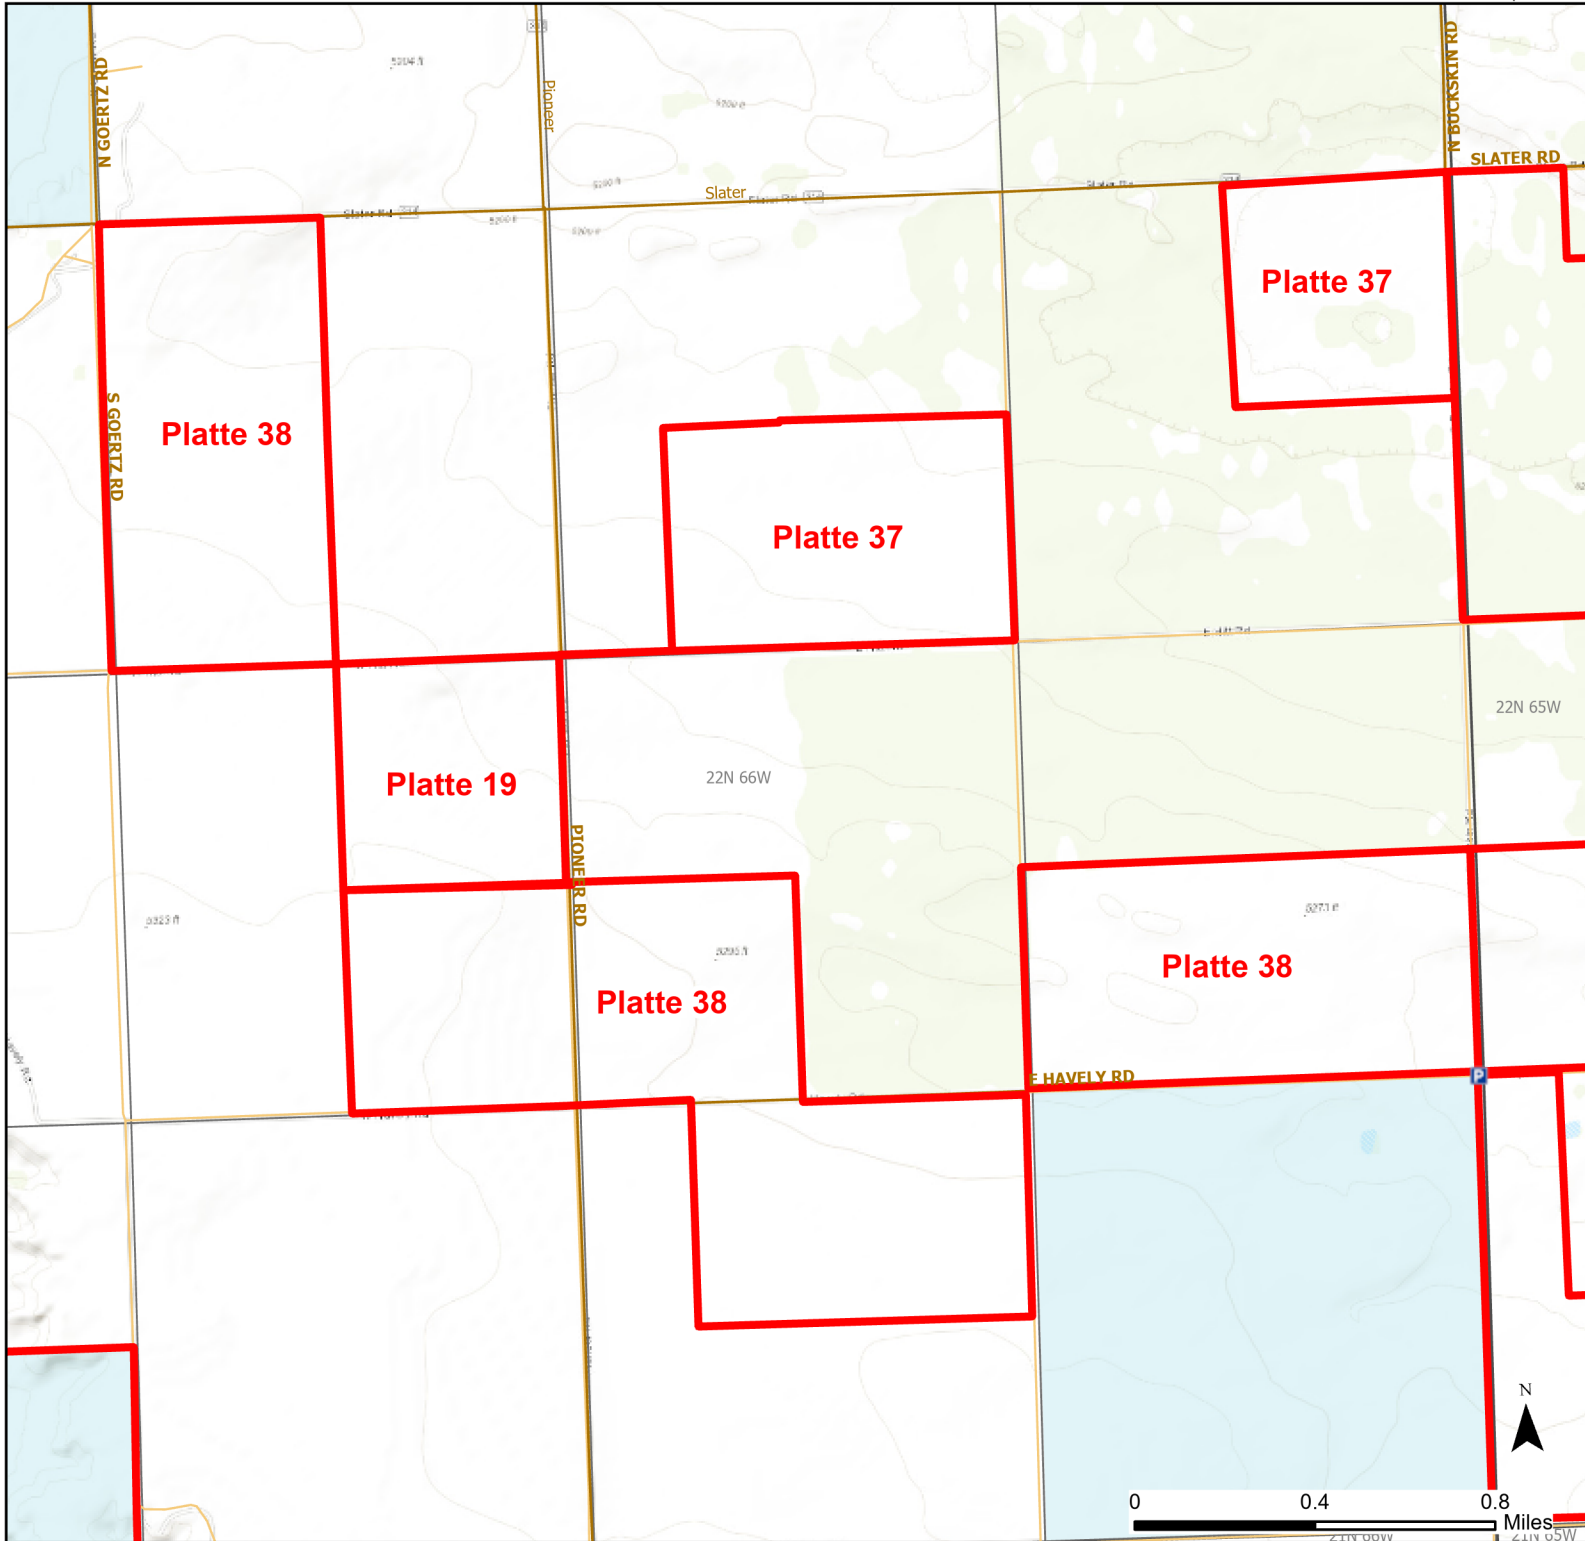

Platte 38 Walk-in Hunting Area

Access Dates:
08/15 - 03/01
2023 Hunt Season

Parking	Closed Road	Boundary	Limited Range Weapons and Archery	State
Coupon Box	Roads	County Boundaries	Other	DOD
Road Closed	Open Road	Archery Only	CLOSED	BLM
Special Conditions Apply				Wyoming Game & Fish Dept.
				Forest Service
				Private

Species allowed to hunt: Waterfowl, Pheasant, Sharp-tailed Grouse, Doves, Partridge, Rabbit, Antelope, Deer

Rules: Portable blinds may be used on a daily basis. Blinds must have owner's name and contact info affixed and may not be left in the field overnight.

This map is for visual use, assistance and general location only, does not represent a survey, and is not to be used for legal conveyance. Hunt Area boundaries are approximate, consult Game and Fish Hunting Regulations for descriptions and restrictions. Access to these private lands for any commercial activity must be gained by contacting the individual landowner(s) directly.