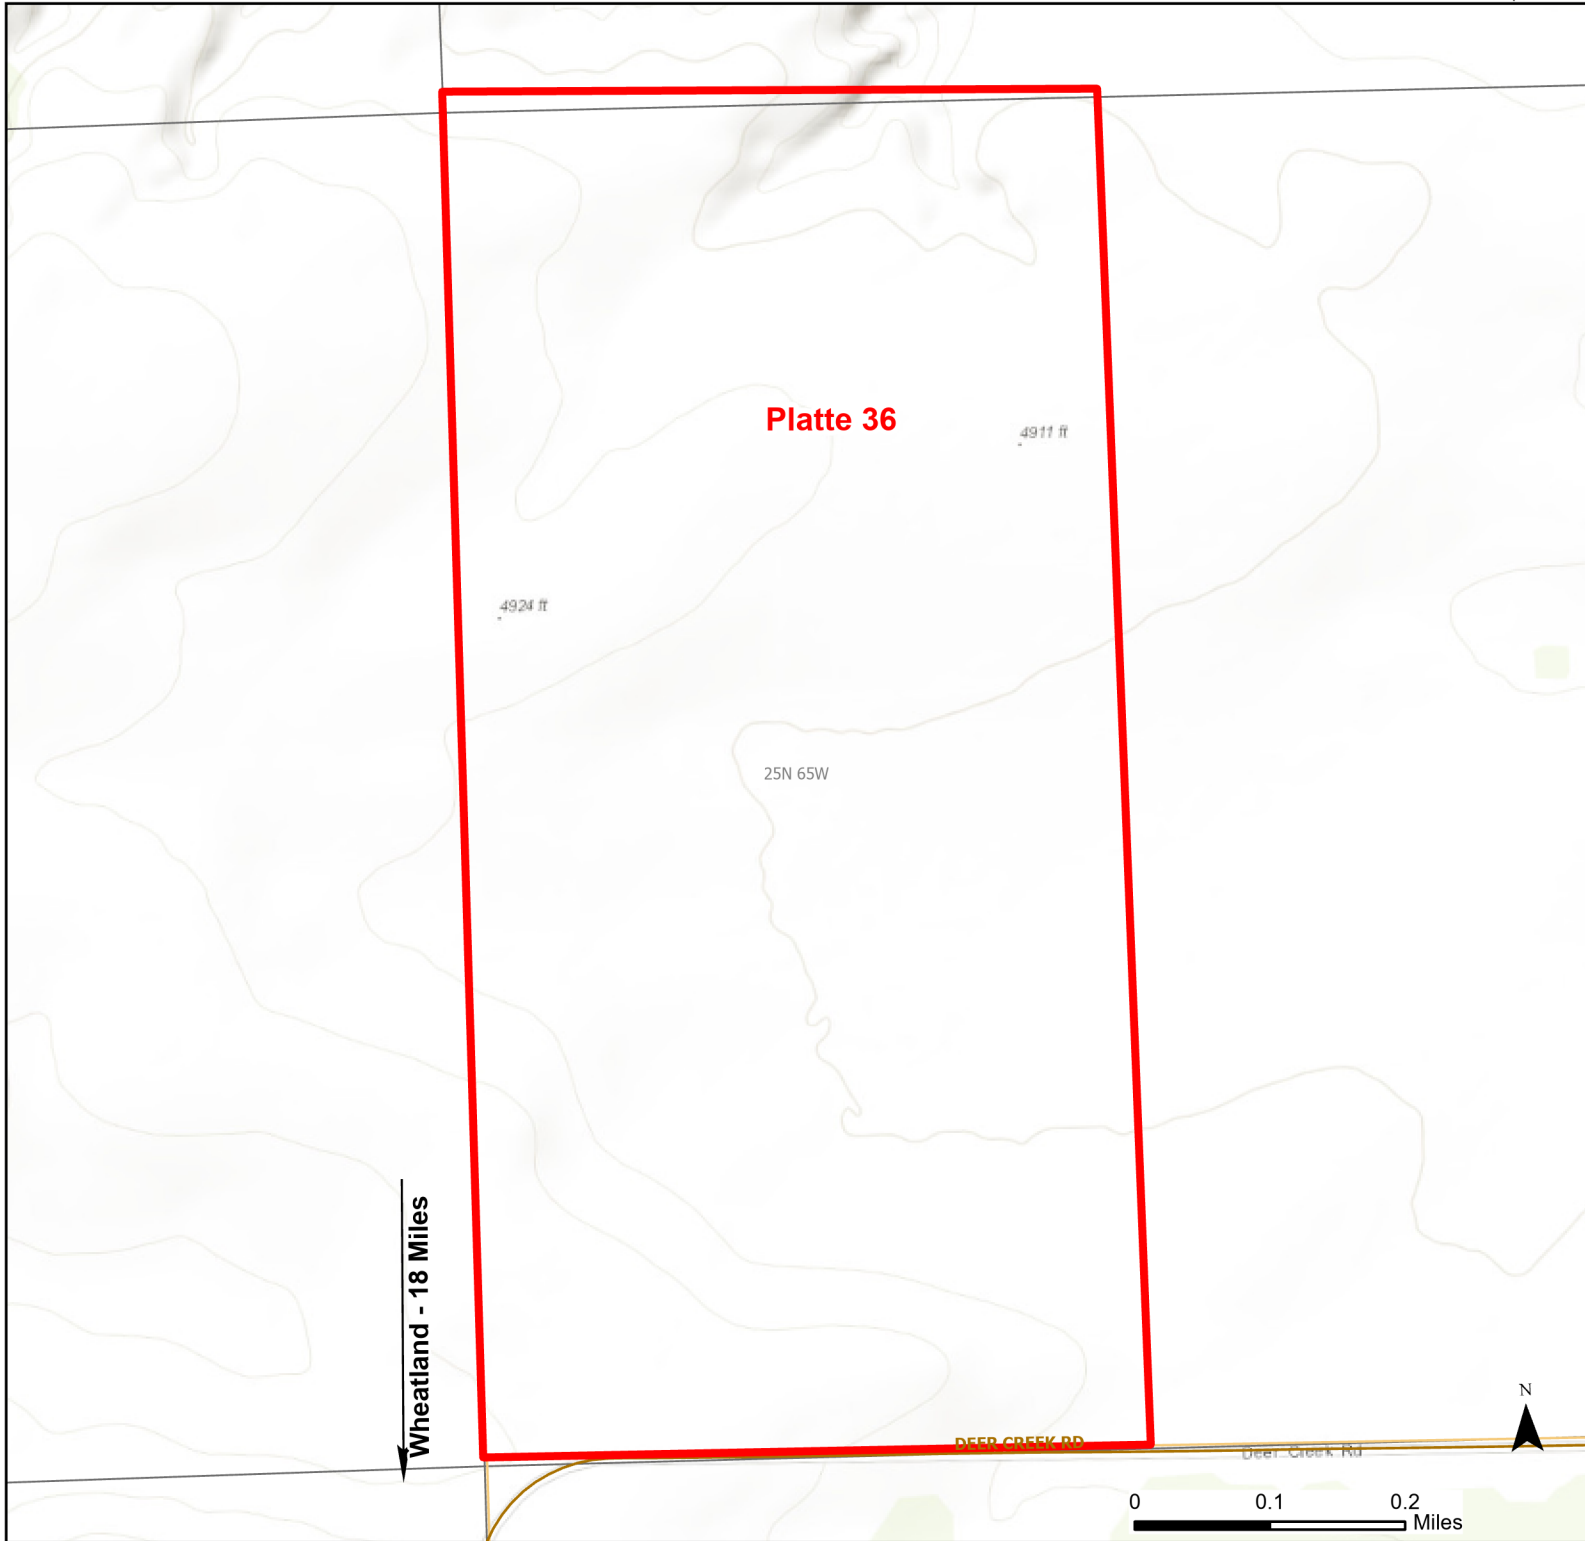

Platte 36 Walk-in Hunting Area

Access Dates:
09/01 - 12/31
2023 Hunt Season

Parking	Closed Road	Boundary	Limited Range Weapons and Archery	State
Coupon Box	Roads	Archery Only	Other	DOD
Road Closed	County Boundaries	CLOSED		BLM
Open Road				Wyoming Game & Fish Dept.
Special Conditions Apply				Forest Service
				Private

Species allowed to hunt: Sharp-tailed Grouse, Doves, Partridge, Antelope

Rules: Portable blinds may be used on a daily basis. Blinds must have owner's name and contact info affixed and may not be left in the field overnight.

This map is for visual use, assistance and general location only, does not represent a survey, and is not to be used for legal conveyance. Hunt Area boundaries are approximate, consult Game and Fish Hunting Regulations for descriptions and restrictions. Access to these private lands for any commercial activity must be gained by contacting the individual landowner(s) directly.