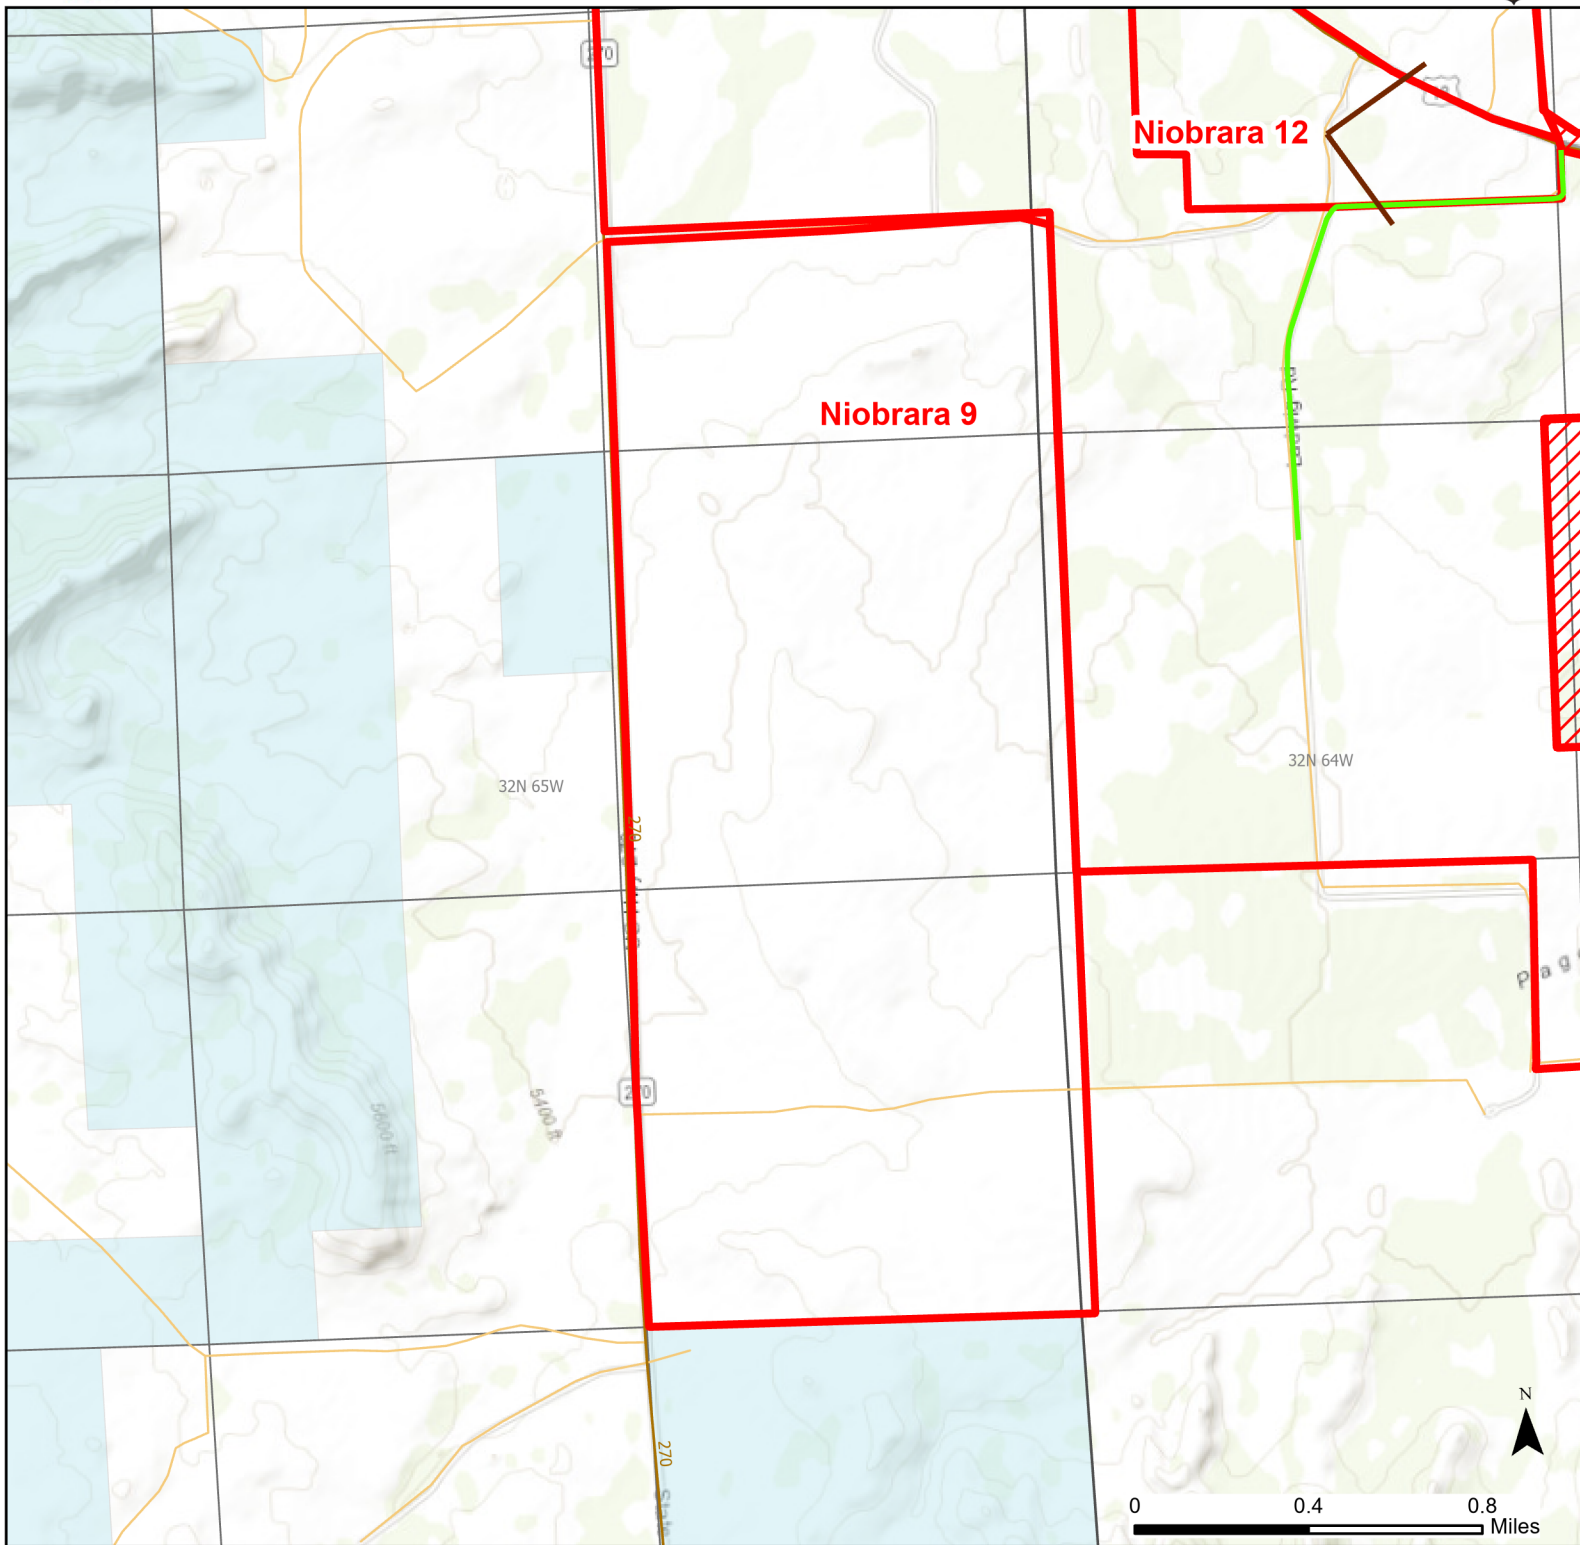

Niobrara 9 Walk-in Hunting Area

Access Dates:
08/15 - 12/31
2023 Hunt Season

Parking	Closed Road	Boundary	Limited Range Weapons and Archery	State
Coupon Box	Roads	Archery Only	Other	DOD
Road Closed	County Boundaries		CLOSED	BLM
Open Road				Wyoming Game & Fish Dept.
Special Conditions Apply				Forest Service
				Private

Species allowed to hunt: Antelope, Deer

Rules:

This map is for visual use, assistance and general location only, does not represent a survey, and is not to be used for legal conveyance. Hunt Area boundaries are approximate, consult Game and Fish Hunting Regulations for descriptions and restrictions. Access to these private lands for any commercial activity must be gained by contacting the individual landowner(s) directly.