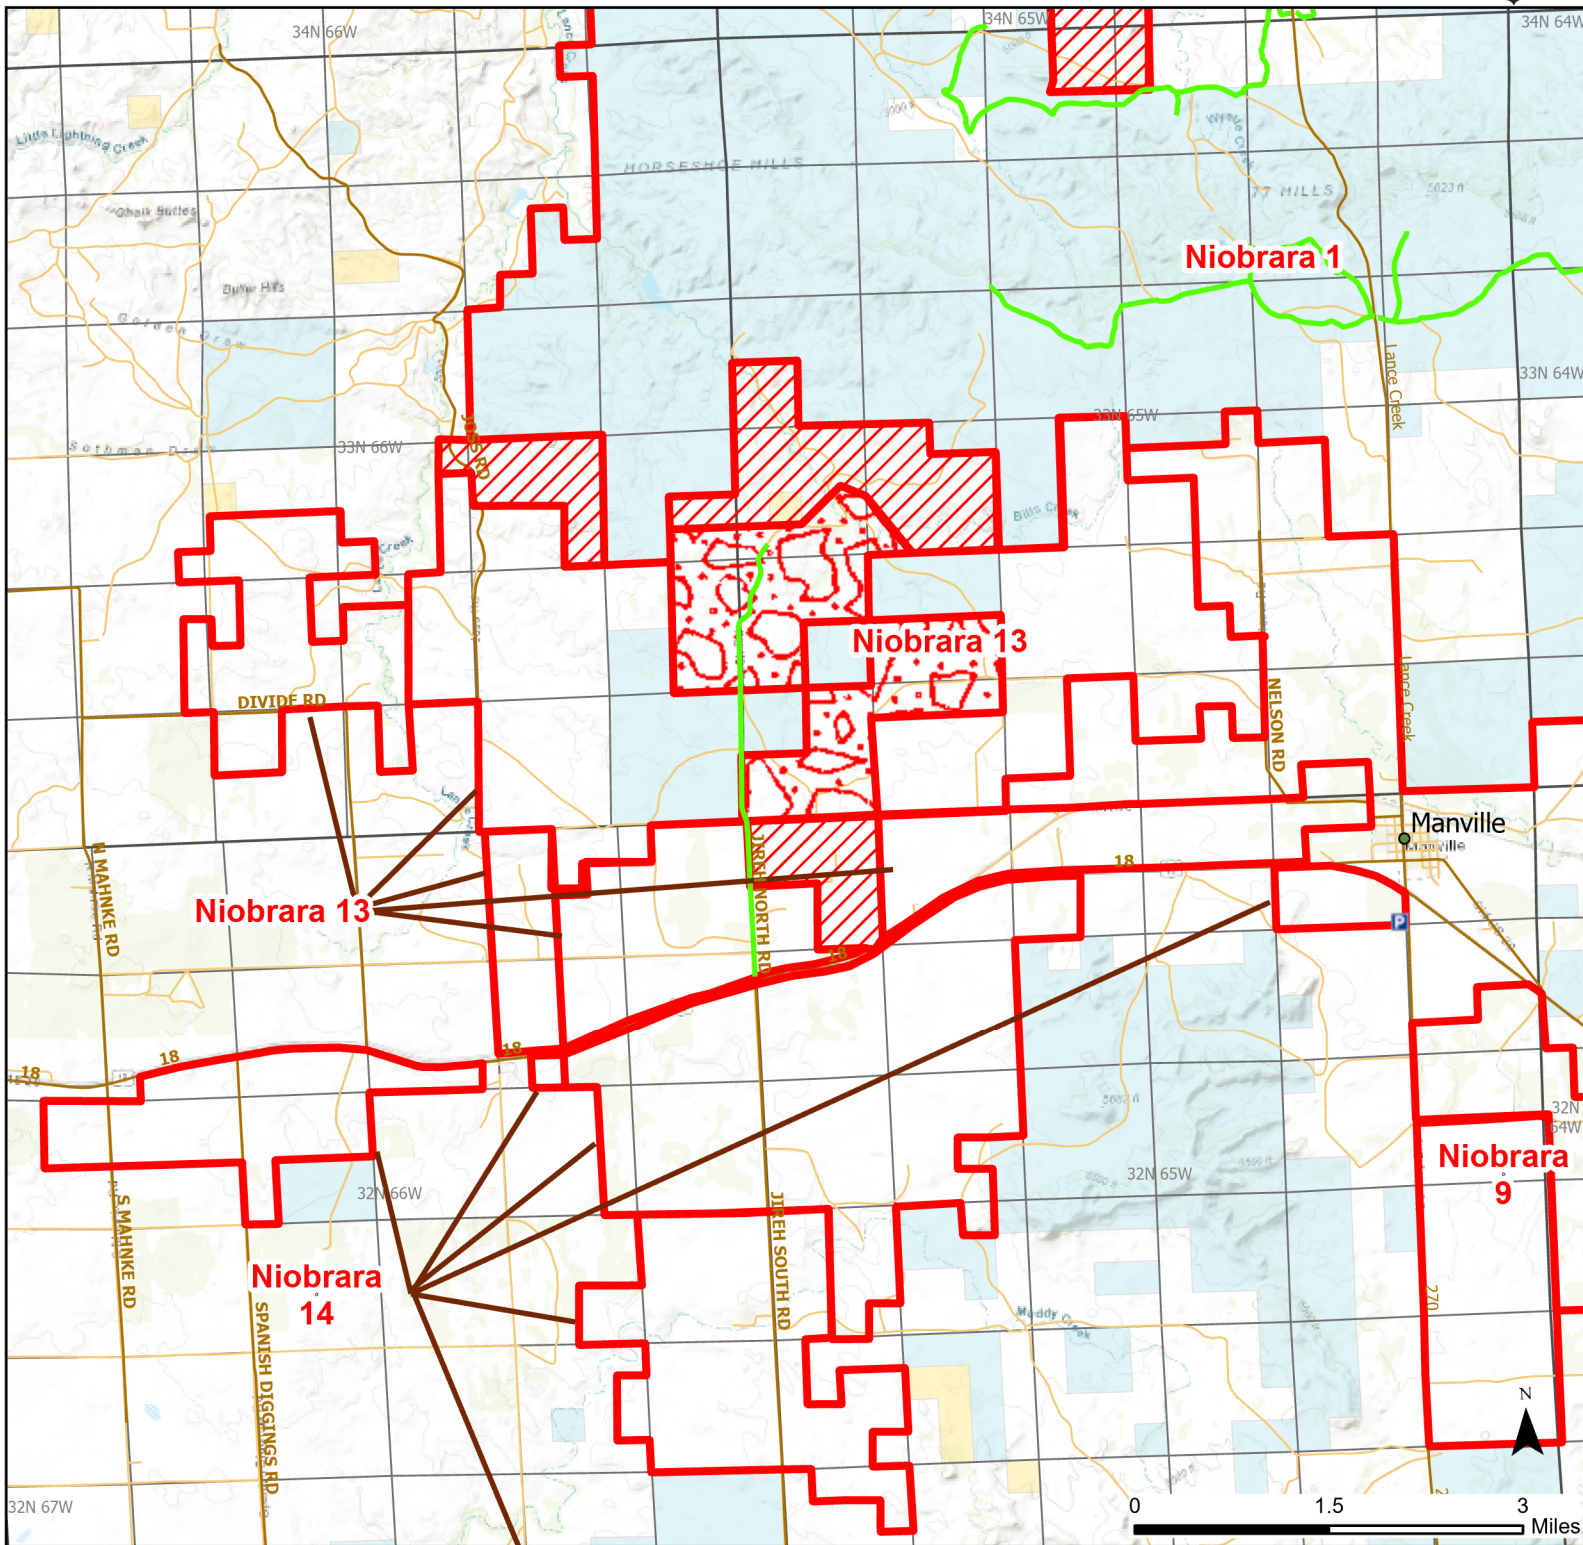

# Niobrara 13 Walk-in Hunting Area

Access Dates:  
08/15 - 11/30  
2023 Hunt Season

Parking	Closed Road	Boundary	Limited Range Weapons and Archery	State
Coupon Box	Roads	County Boundaries	Archery Only	DOD
Road Closed	Open Road	Other	CLOSED	BLM
Special Conditions Apply				Wyoming Game & Fish Dept.
				Forest Service
				Private

Species allowed to hunt: Antelope, Deer

Rules:

This map is for visual use, assistance and general location only, does not represent a survey, and is not to be used for legal conveyance. Hunt Area boundaries are approximate, consult Game and Fish Hunting Regulations for descriptions and restrictions. Access to these private lands for any commercial activity must be gained by contacting the individual landowner(s) directly.