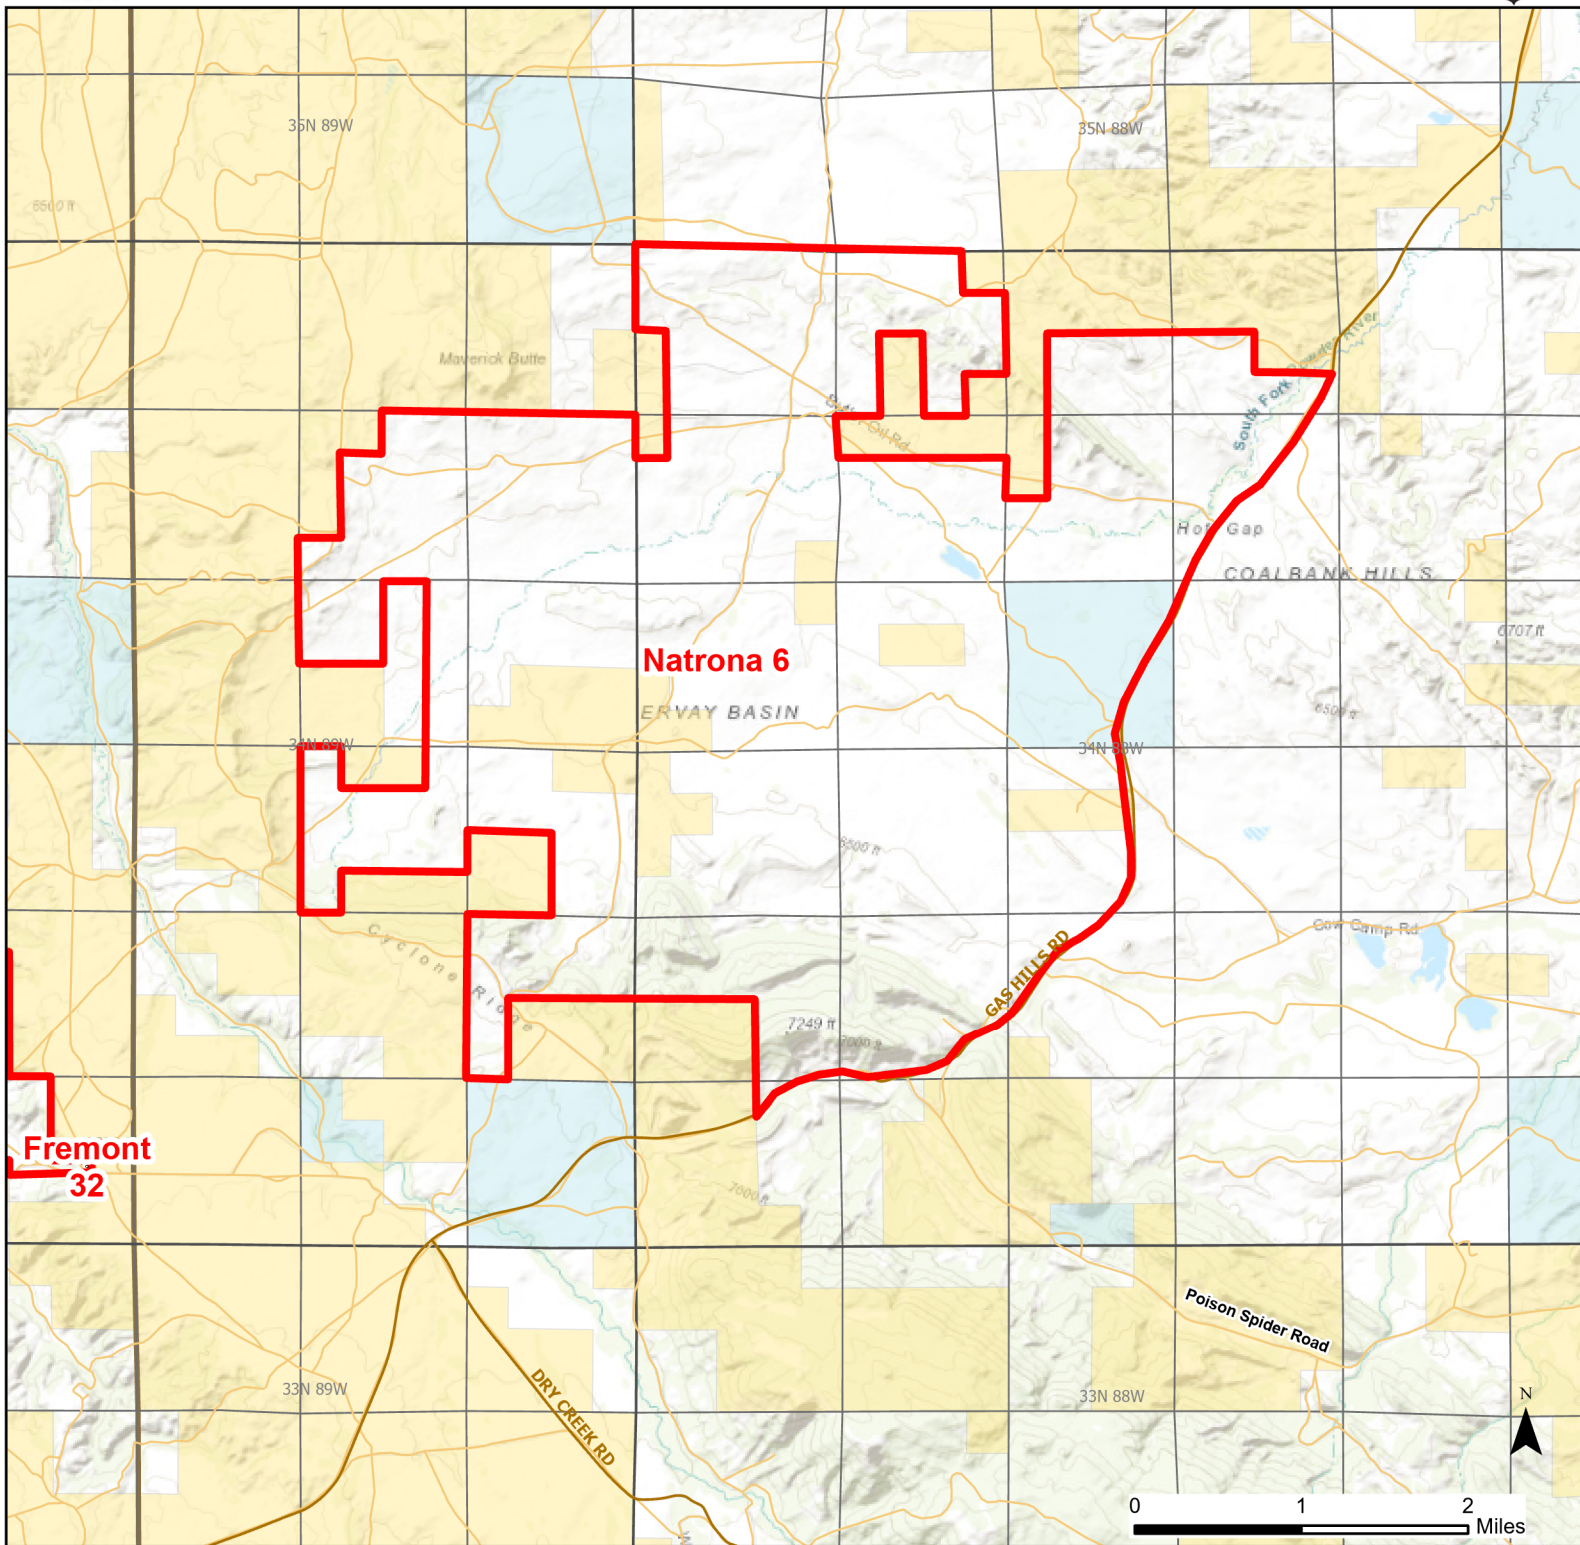

Natrona 6 Walk-in Hunting Area

Access Dates:
08/15 - 10/31
2023 Hunt Season

Parking	Closed Road	Boundary	Limited Range Weapons and Archery	State
Coupon Box	Roads	Archery Only	Other	DOD
Road Closed	County Boundaries	CLOSED		BLM
Open Road				Wyoming Game & Fish Dept.
Special Conditions Apply				Forest Service
				Private

Species allowed to hunt: Antelope, Deer, Elk

Rules: Coyote hunting allowed during daylight hours only. Mountain lion hunting allowed. Motorized vehicle access allowed on established roads only.

This map is for visual use, assistance and general location only, does not represent a survey, and is not to be used for legal conveyance. Hunt Area boundaries are approximate, consult Game and Fish Hunting Regulations for descriptions and restrictions. Access to these private lands for any commercial activity must be gained by contacting the individual landowner(s) directly.